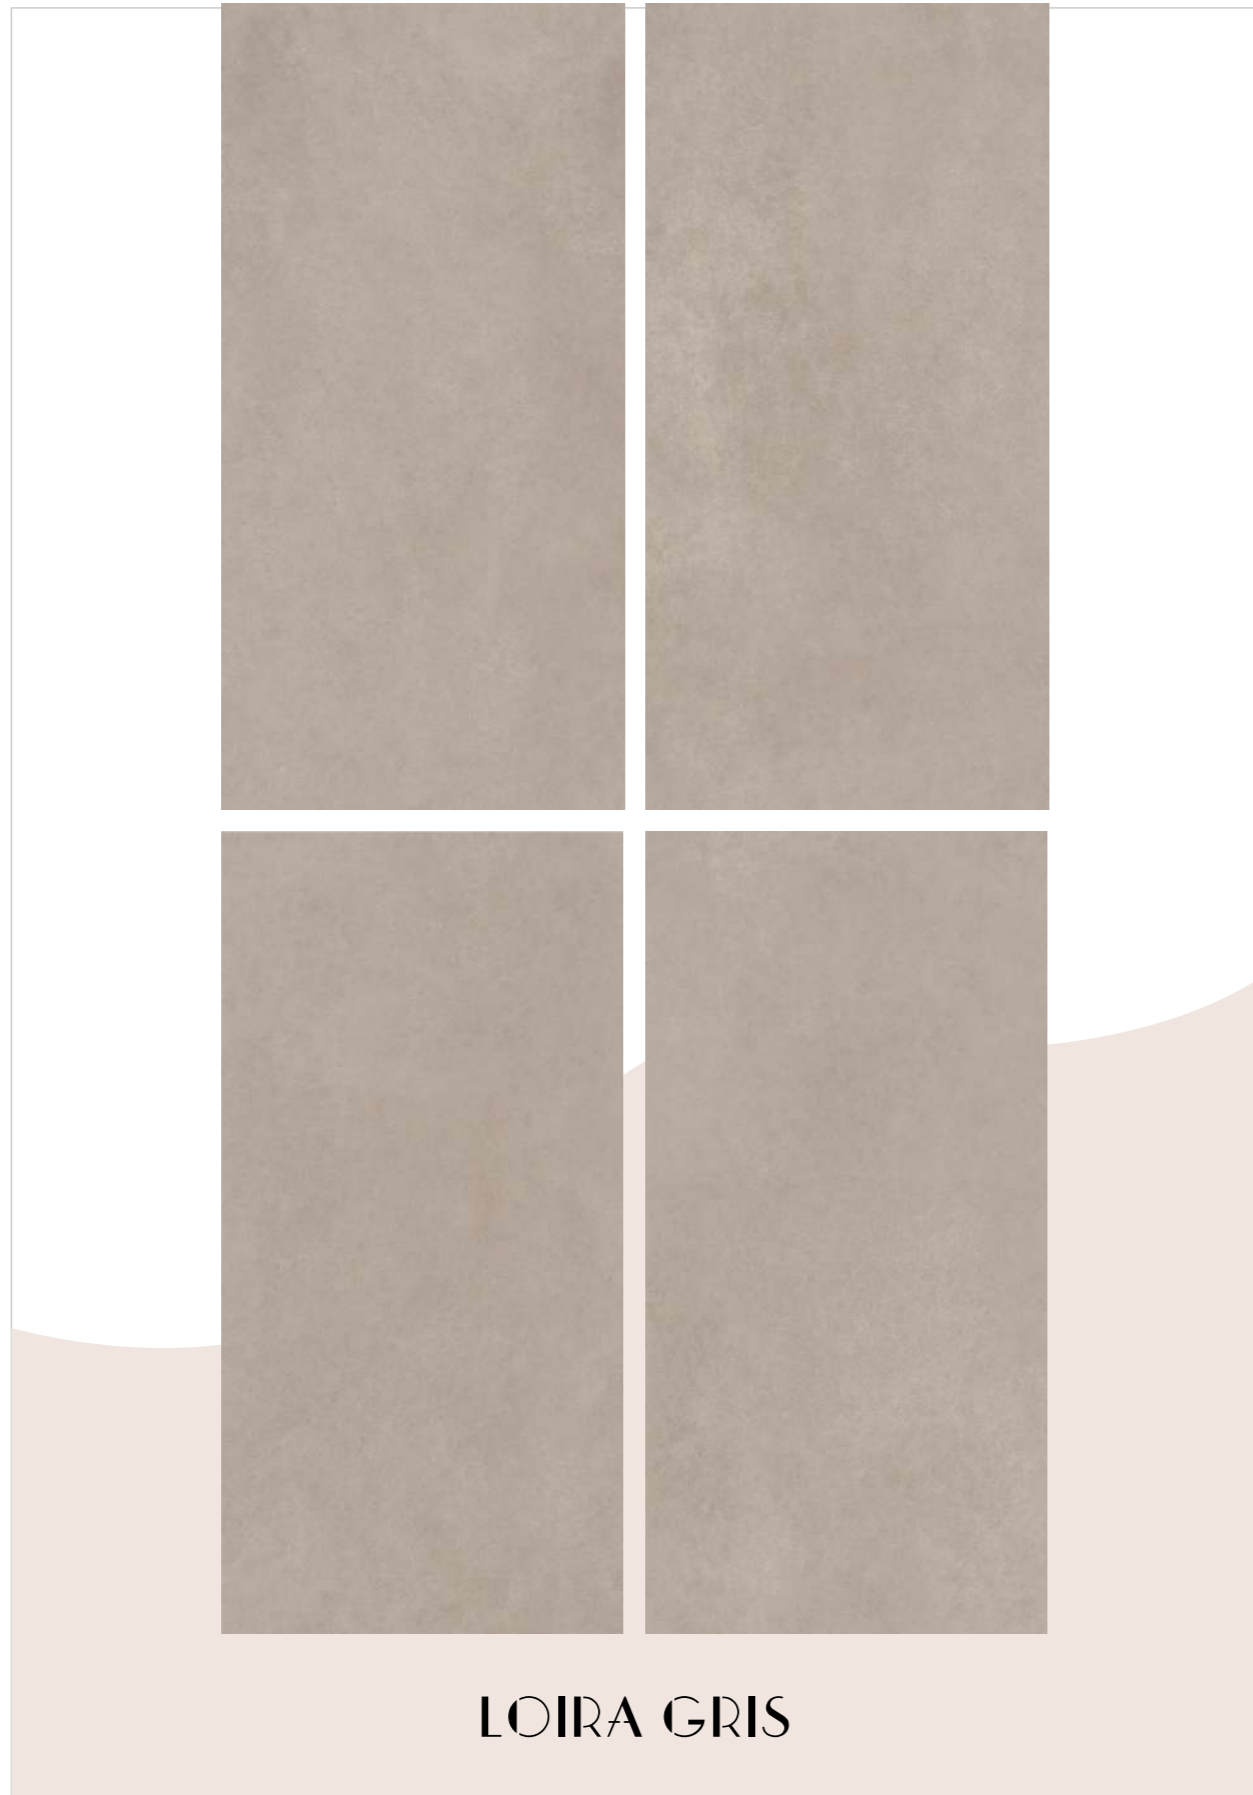

LOIRA GREY

MATT SERIES

THE DESIGNS YOU WILL CRAVE FOR MATT.

SIZE: 80X160 CM

RANDOM: 04

FINISH: MATT

LOIRA GRIS

MATT SERIES