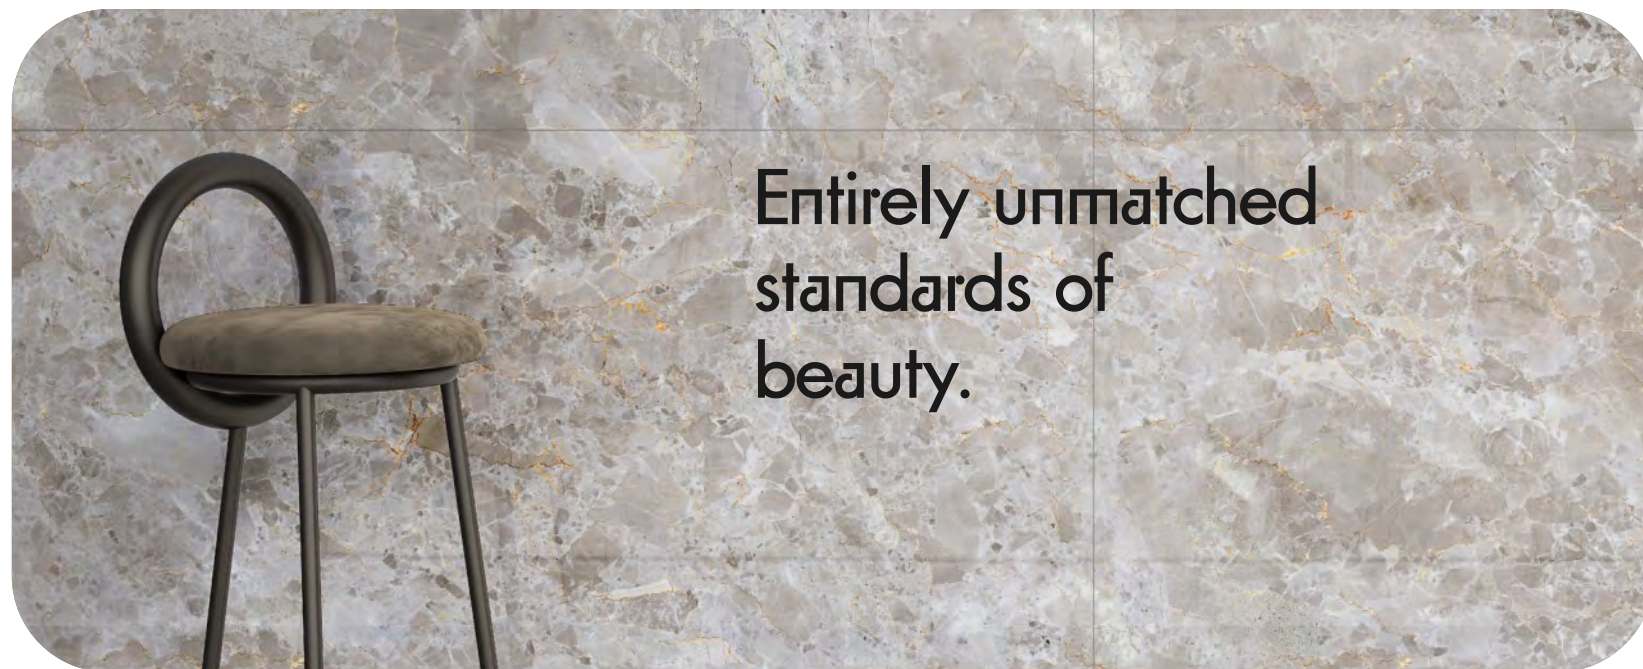

amsterdam
lace

size

600x
1200mm

surface

polished

collection

endless

Entirely unmatched
standards of
beauty.