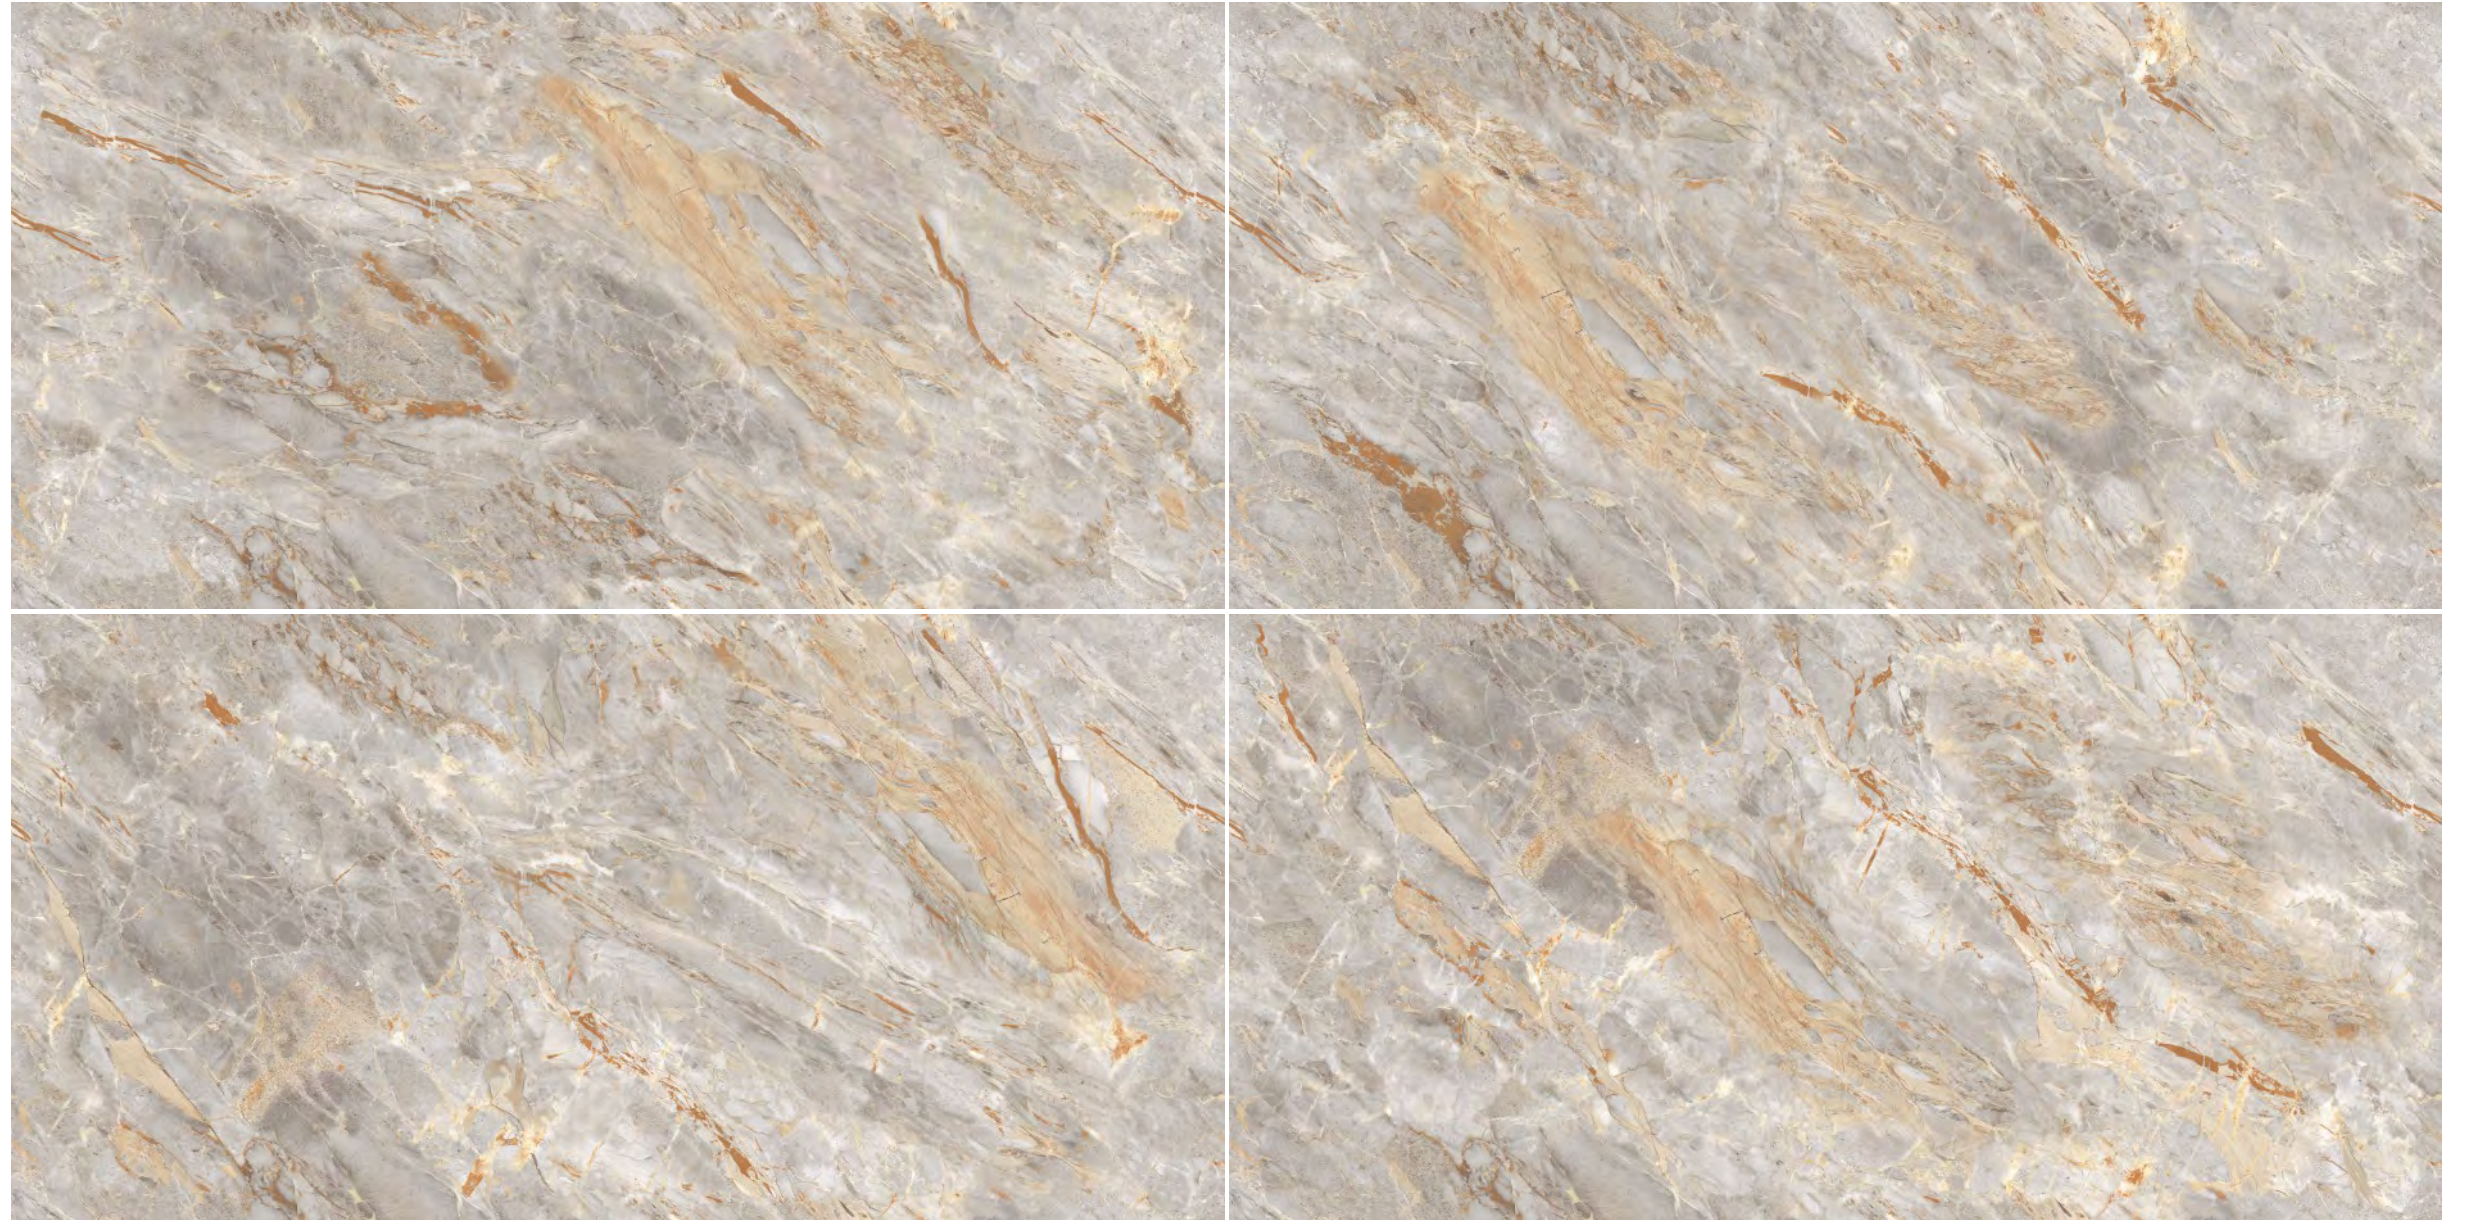

size

600x
1200mm

surface

polished

collection

endless

Co-exist between
beauty and
quality.

sarren
collin grey