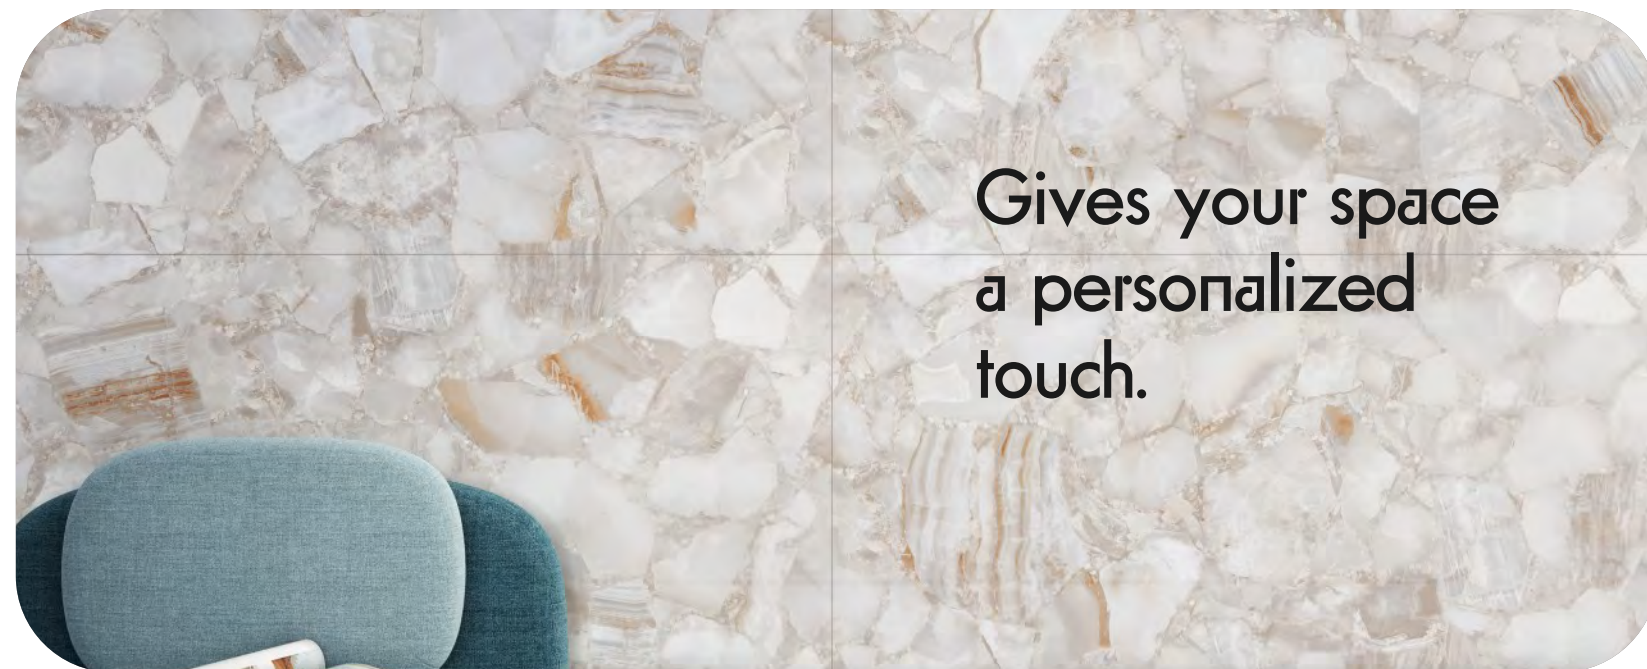

size

600x
1200mm

surface

polished

collection

endless

Gives your space
a personalized
touch.

gemstone
white