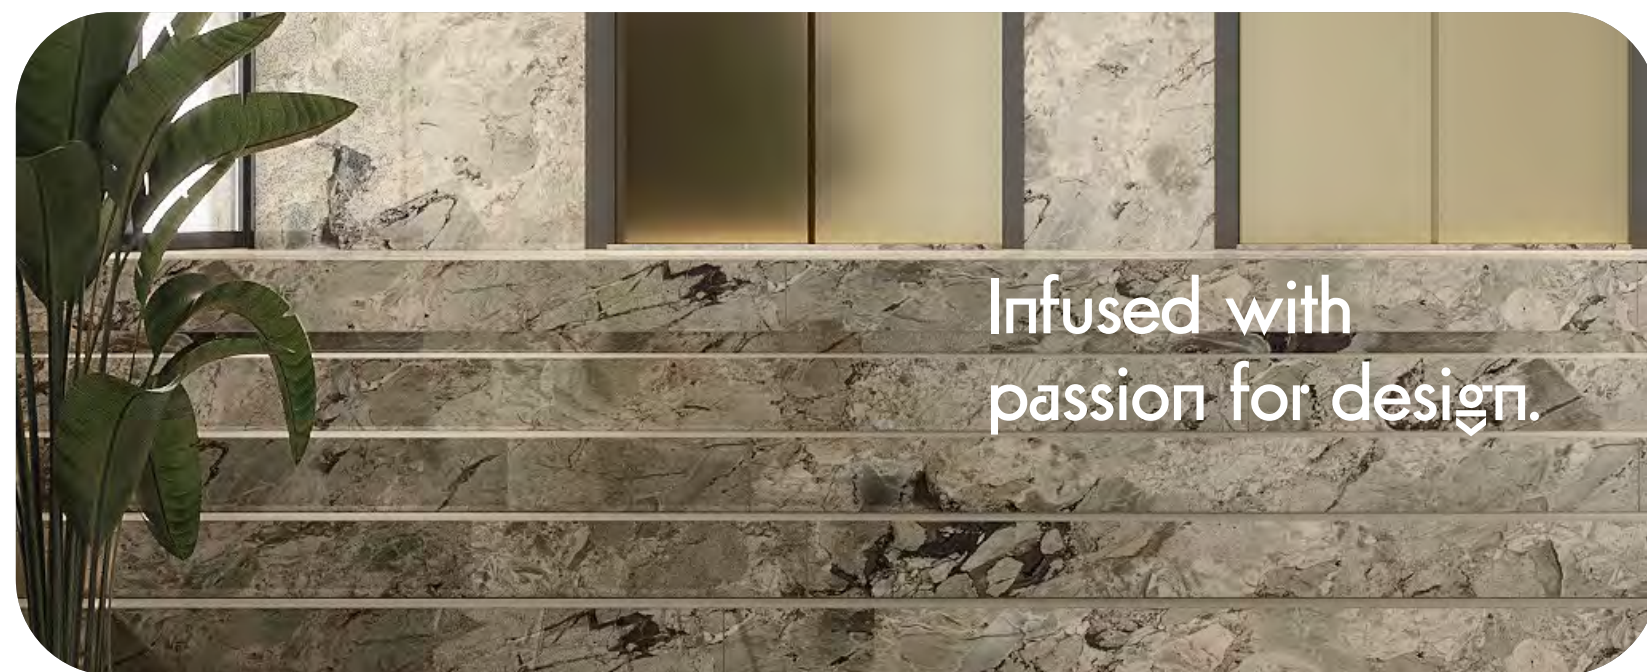

size

600x
1200mm

surface

polished

collection

endless

armenia
olive