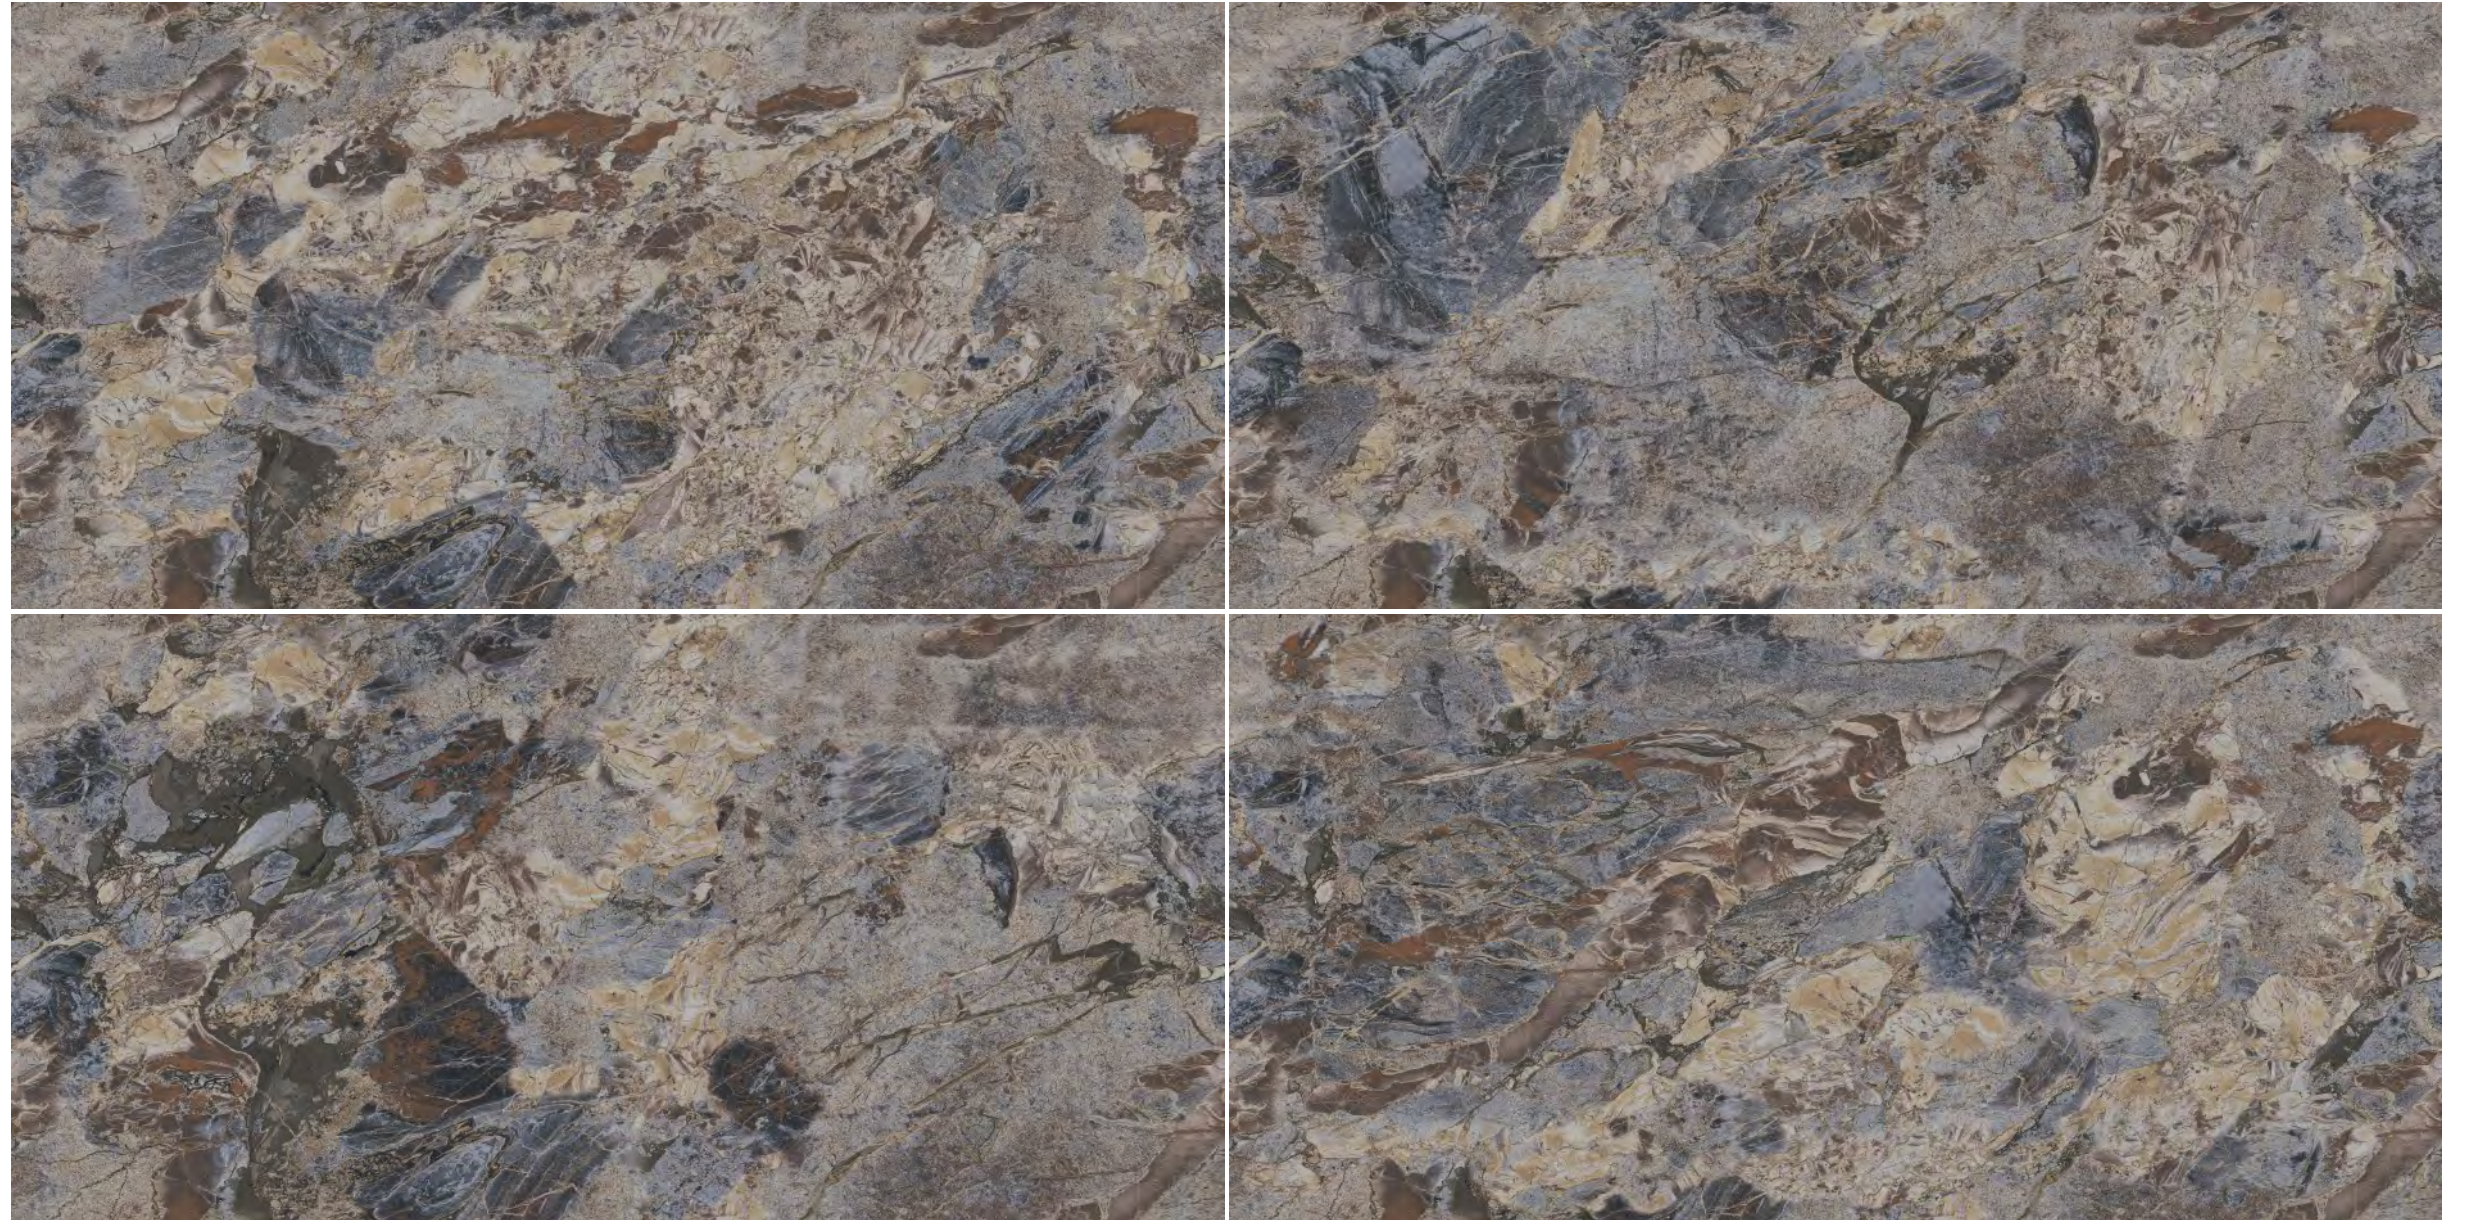

polished

collection

endless

Designs that
bring a revolution.

armenia
blue

size

600x
1200mm

surface