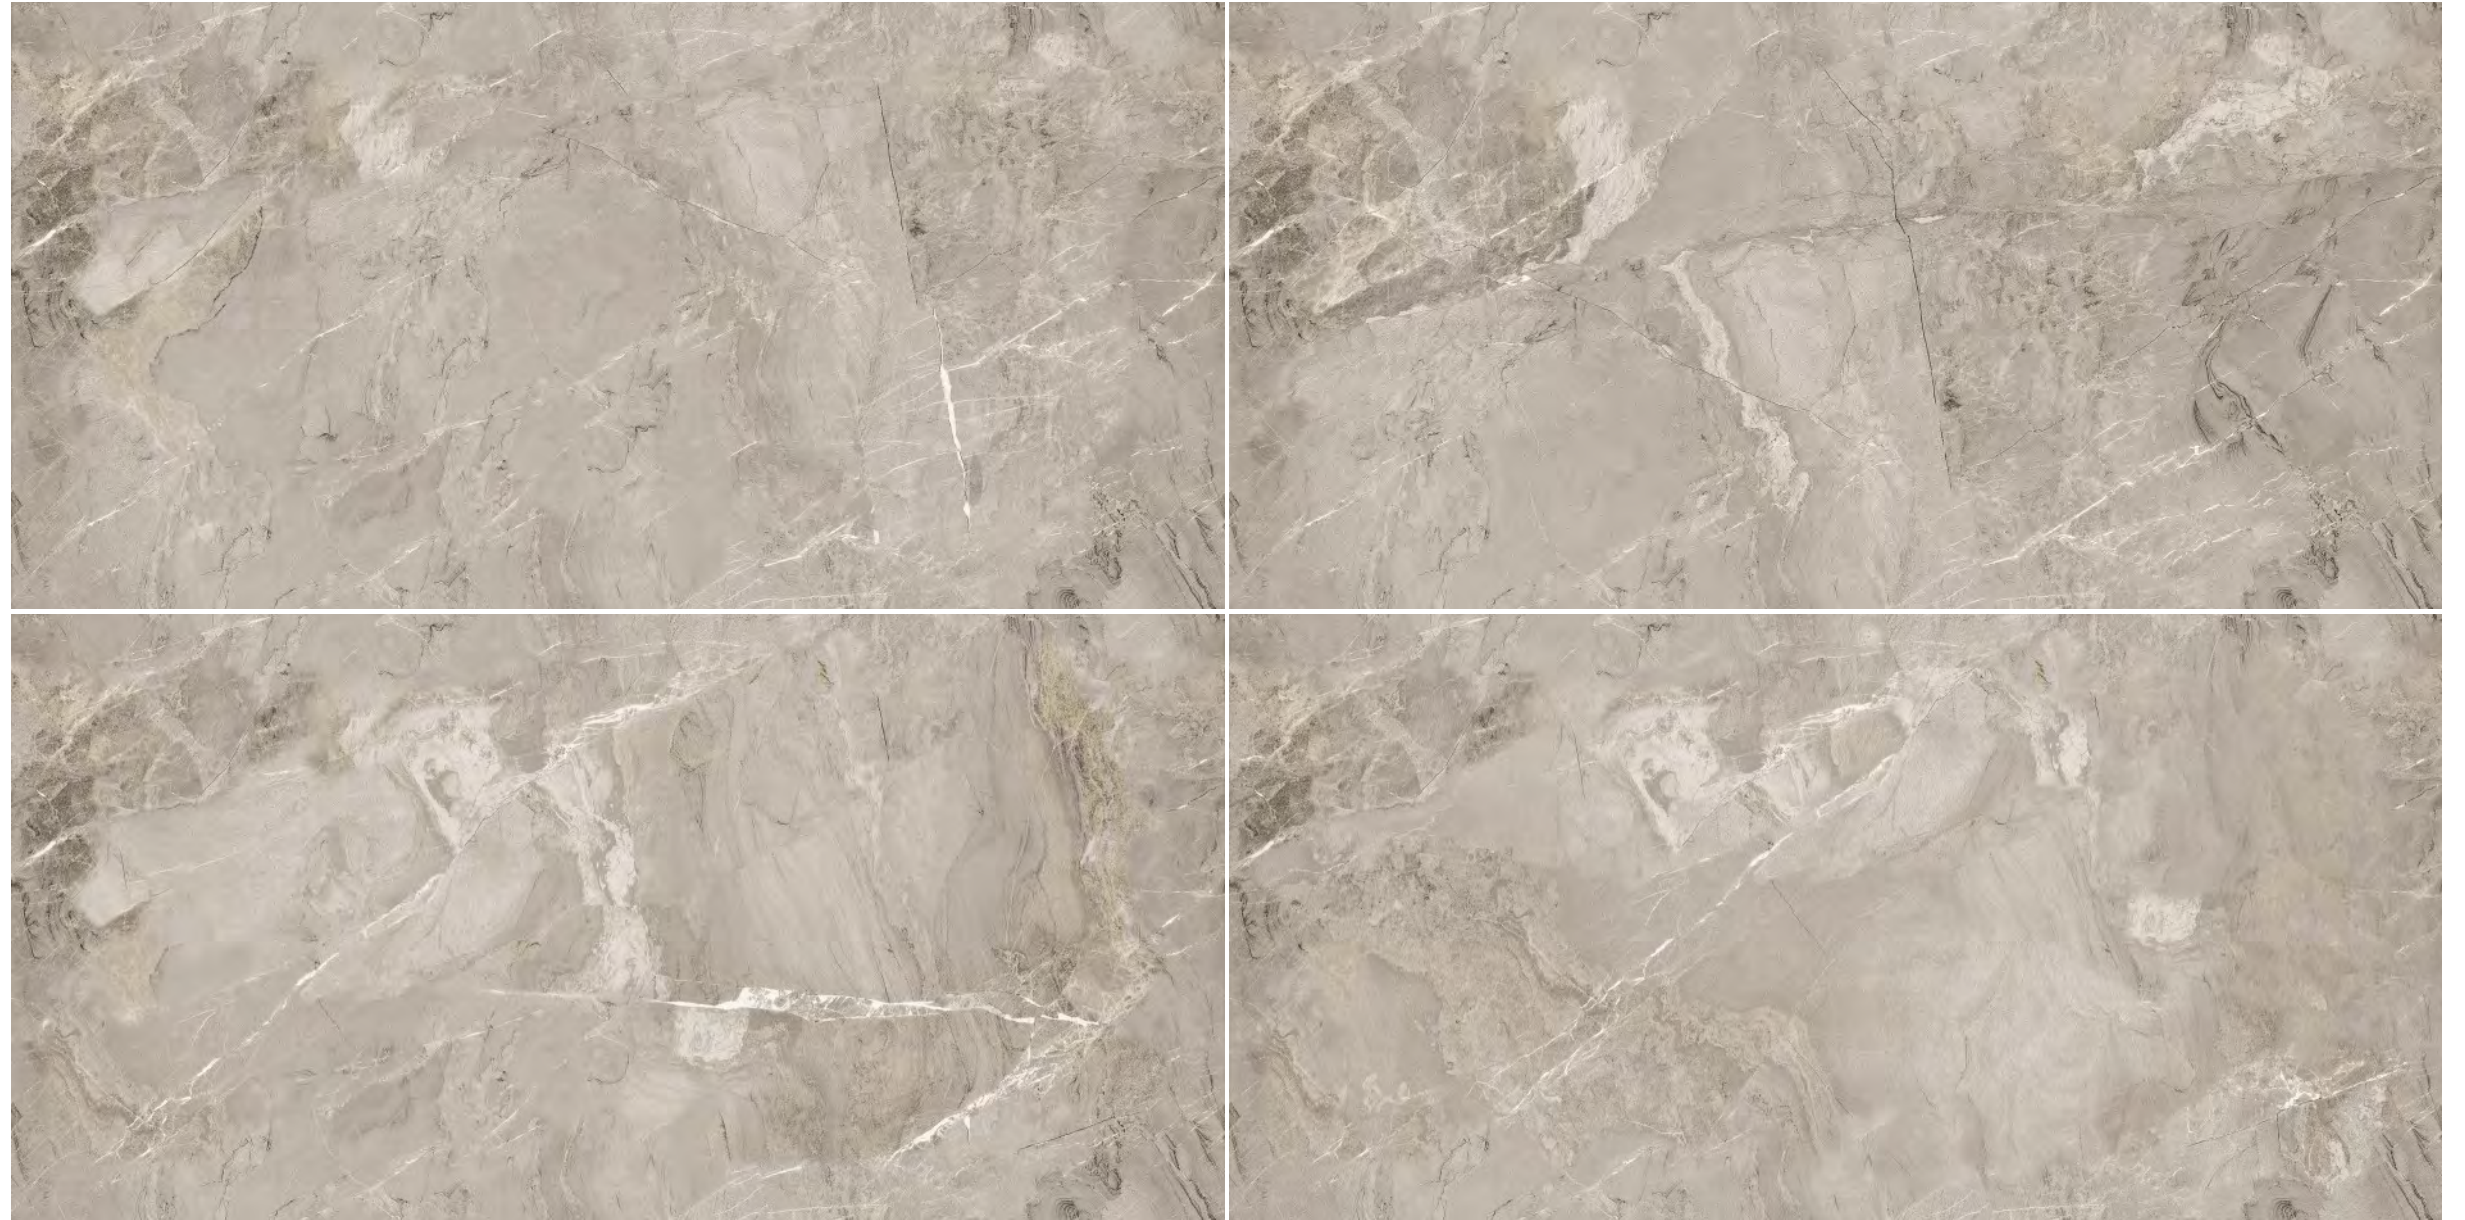

**solace
beige**

size

600x
1200mm

surface

polished

collection

endless

Expand your
living standards.