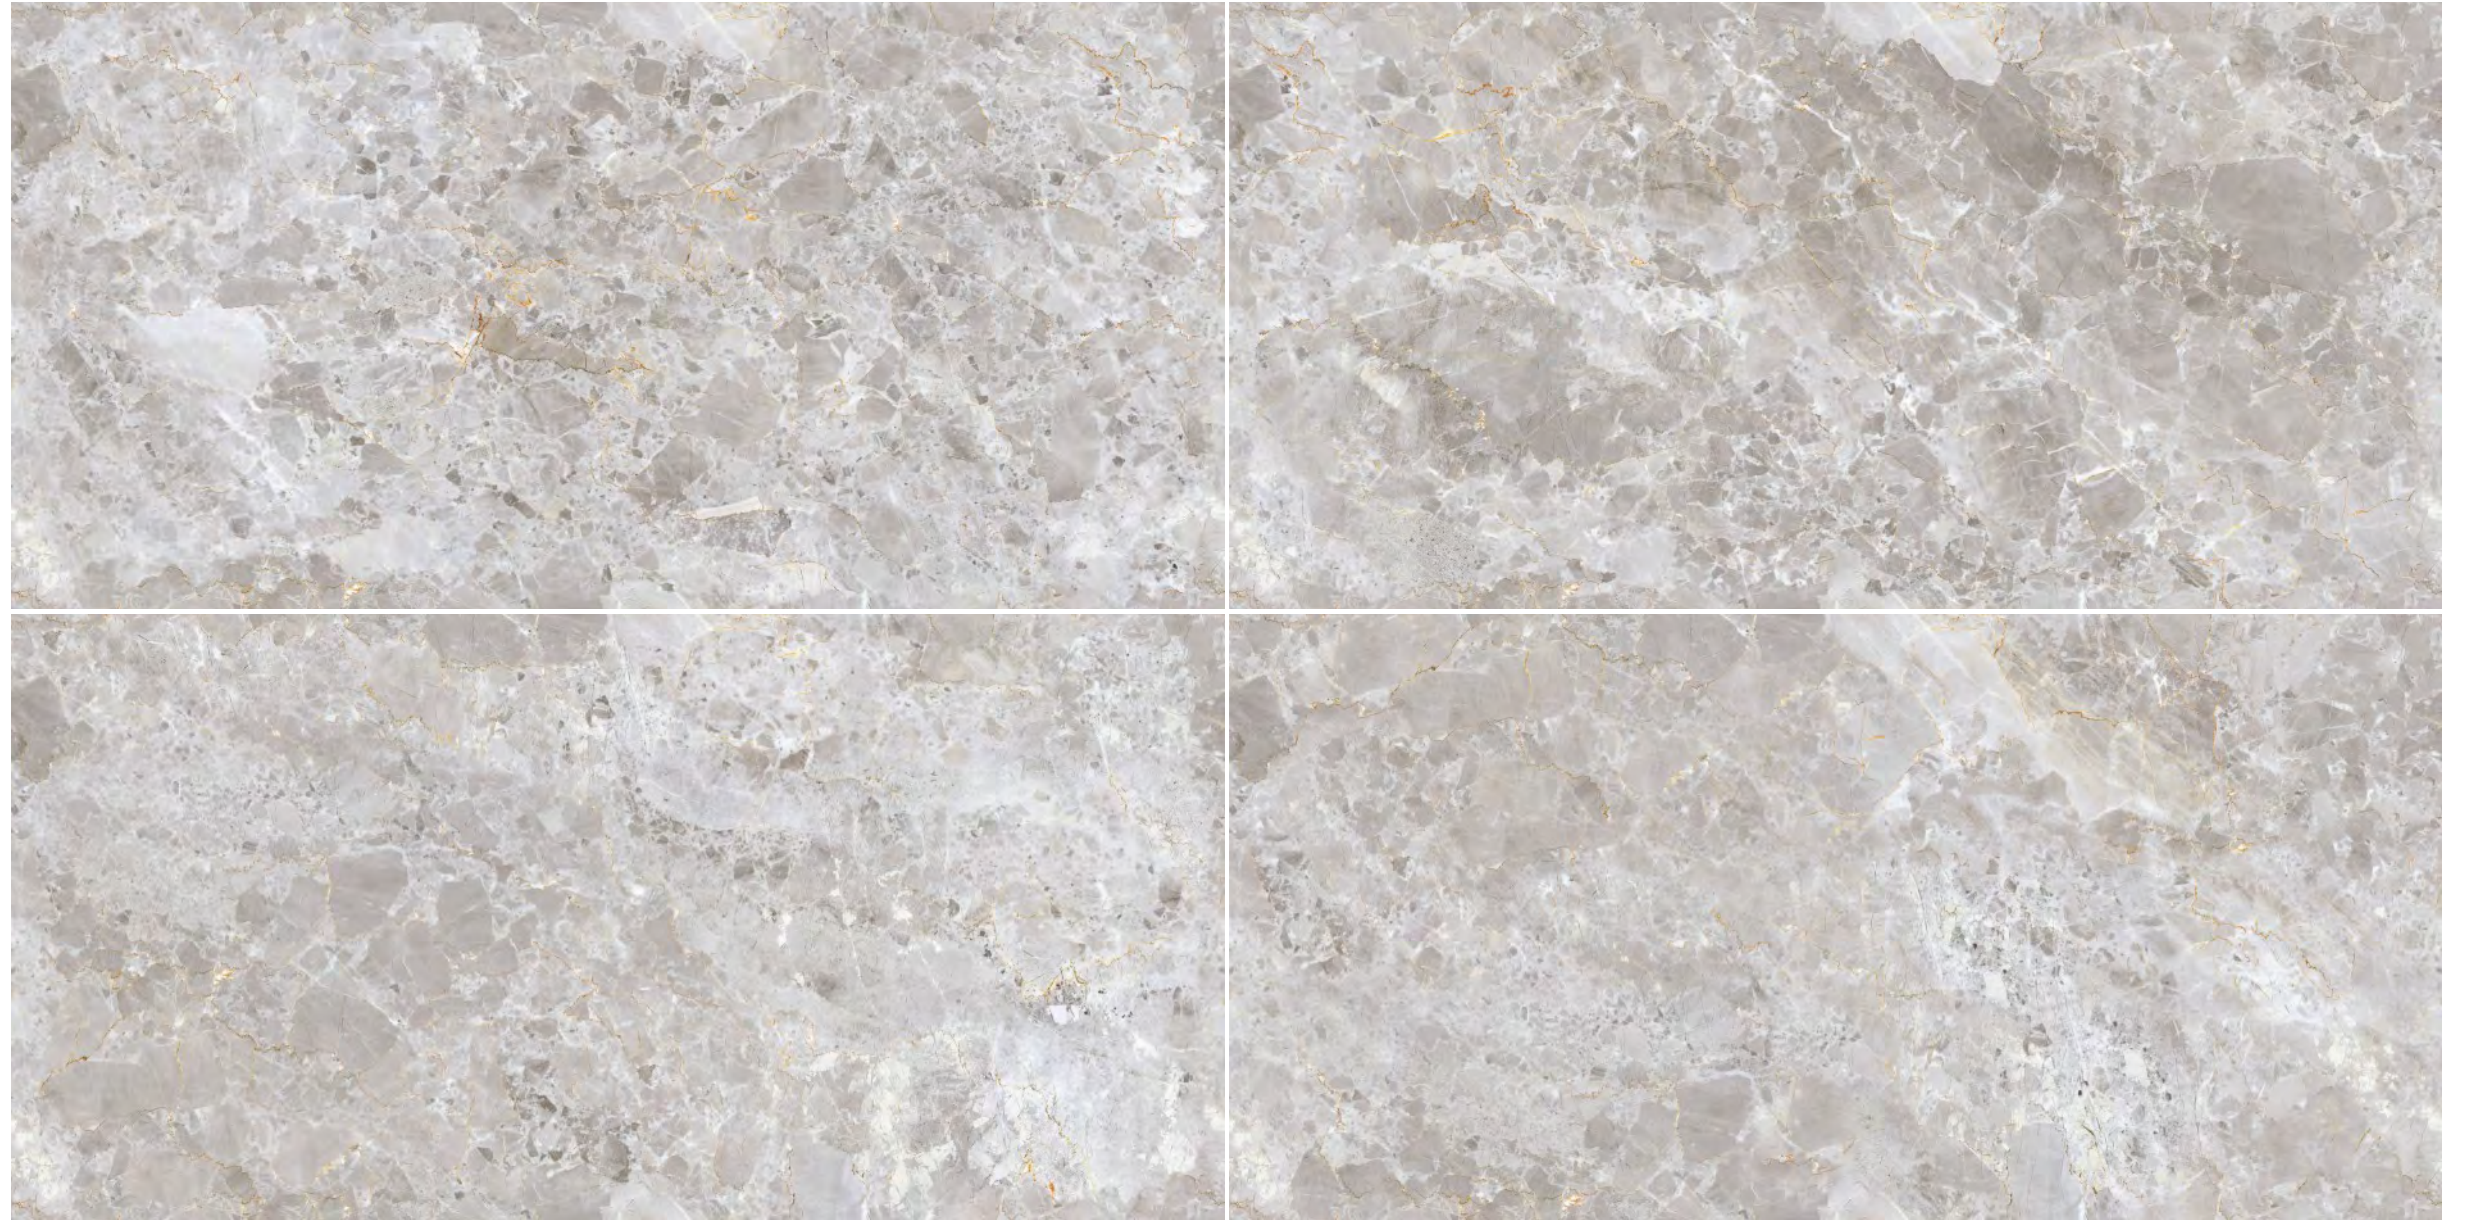

amsterdam
lace

size

600x
1200mm

surface

polished

collection

endless

Entirely unmatched
standards of
beauty.