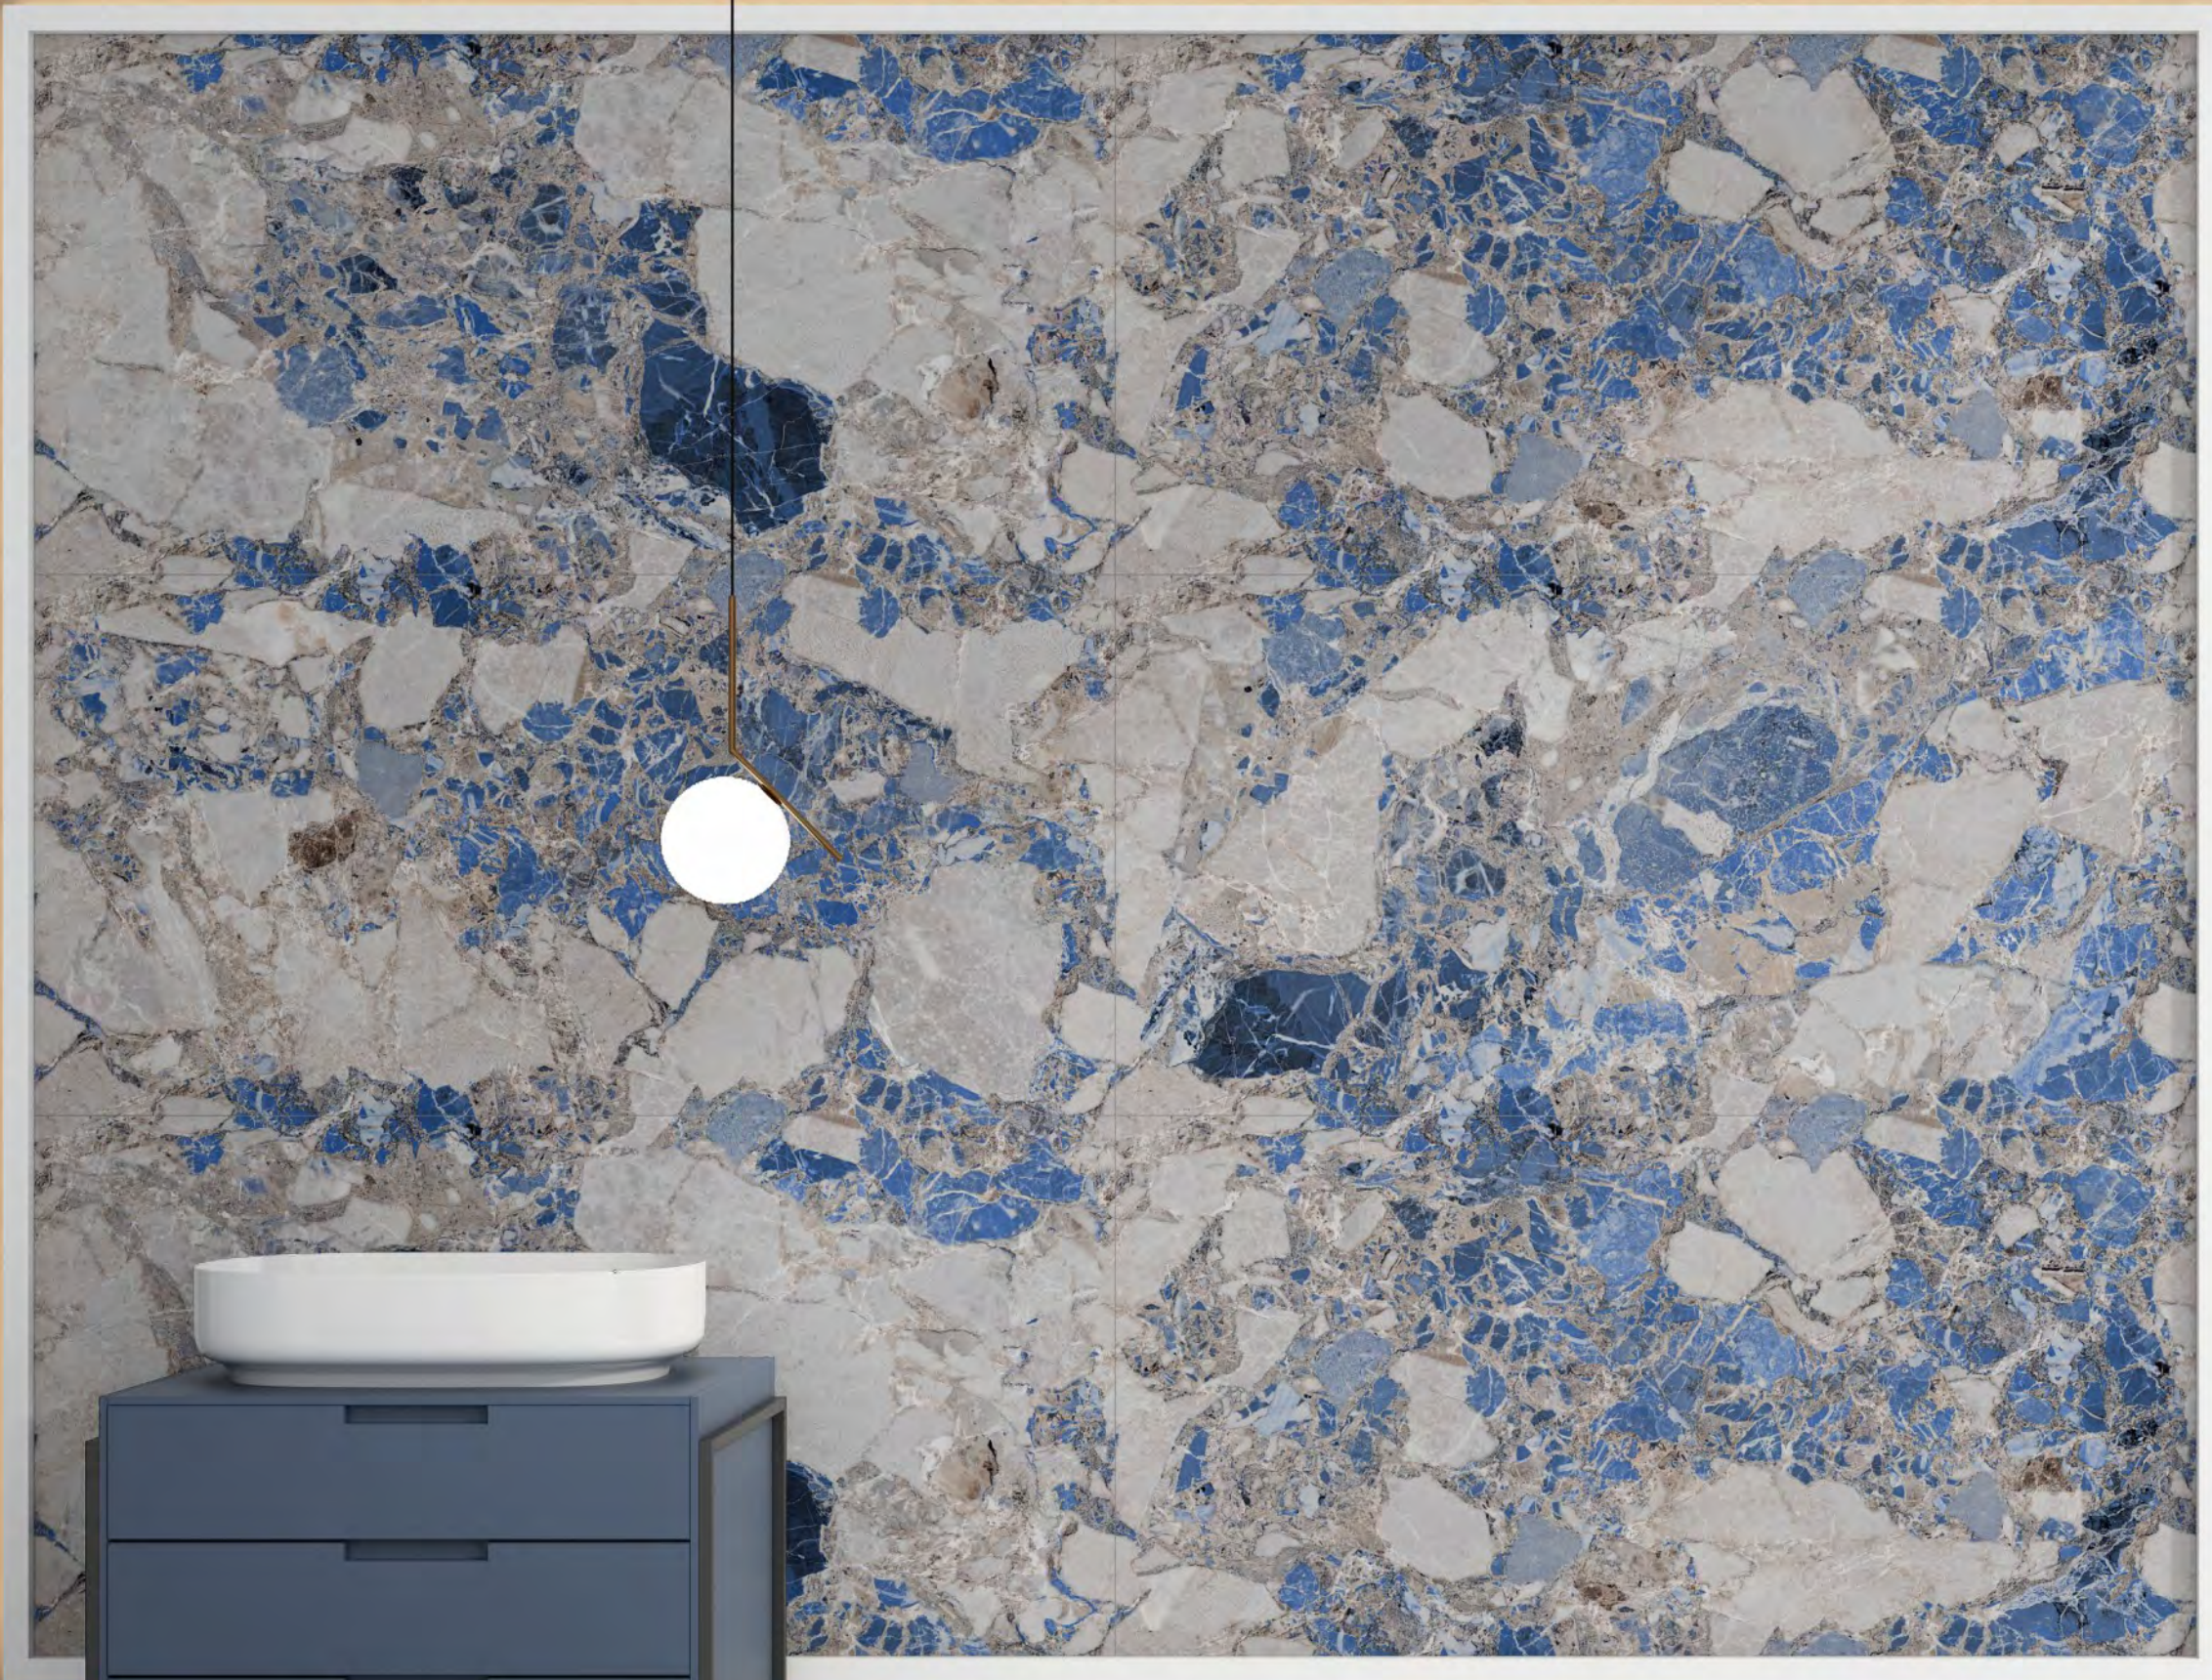

lapis
lazuli