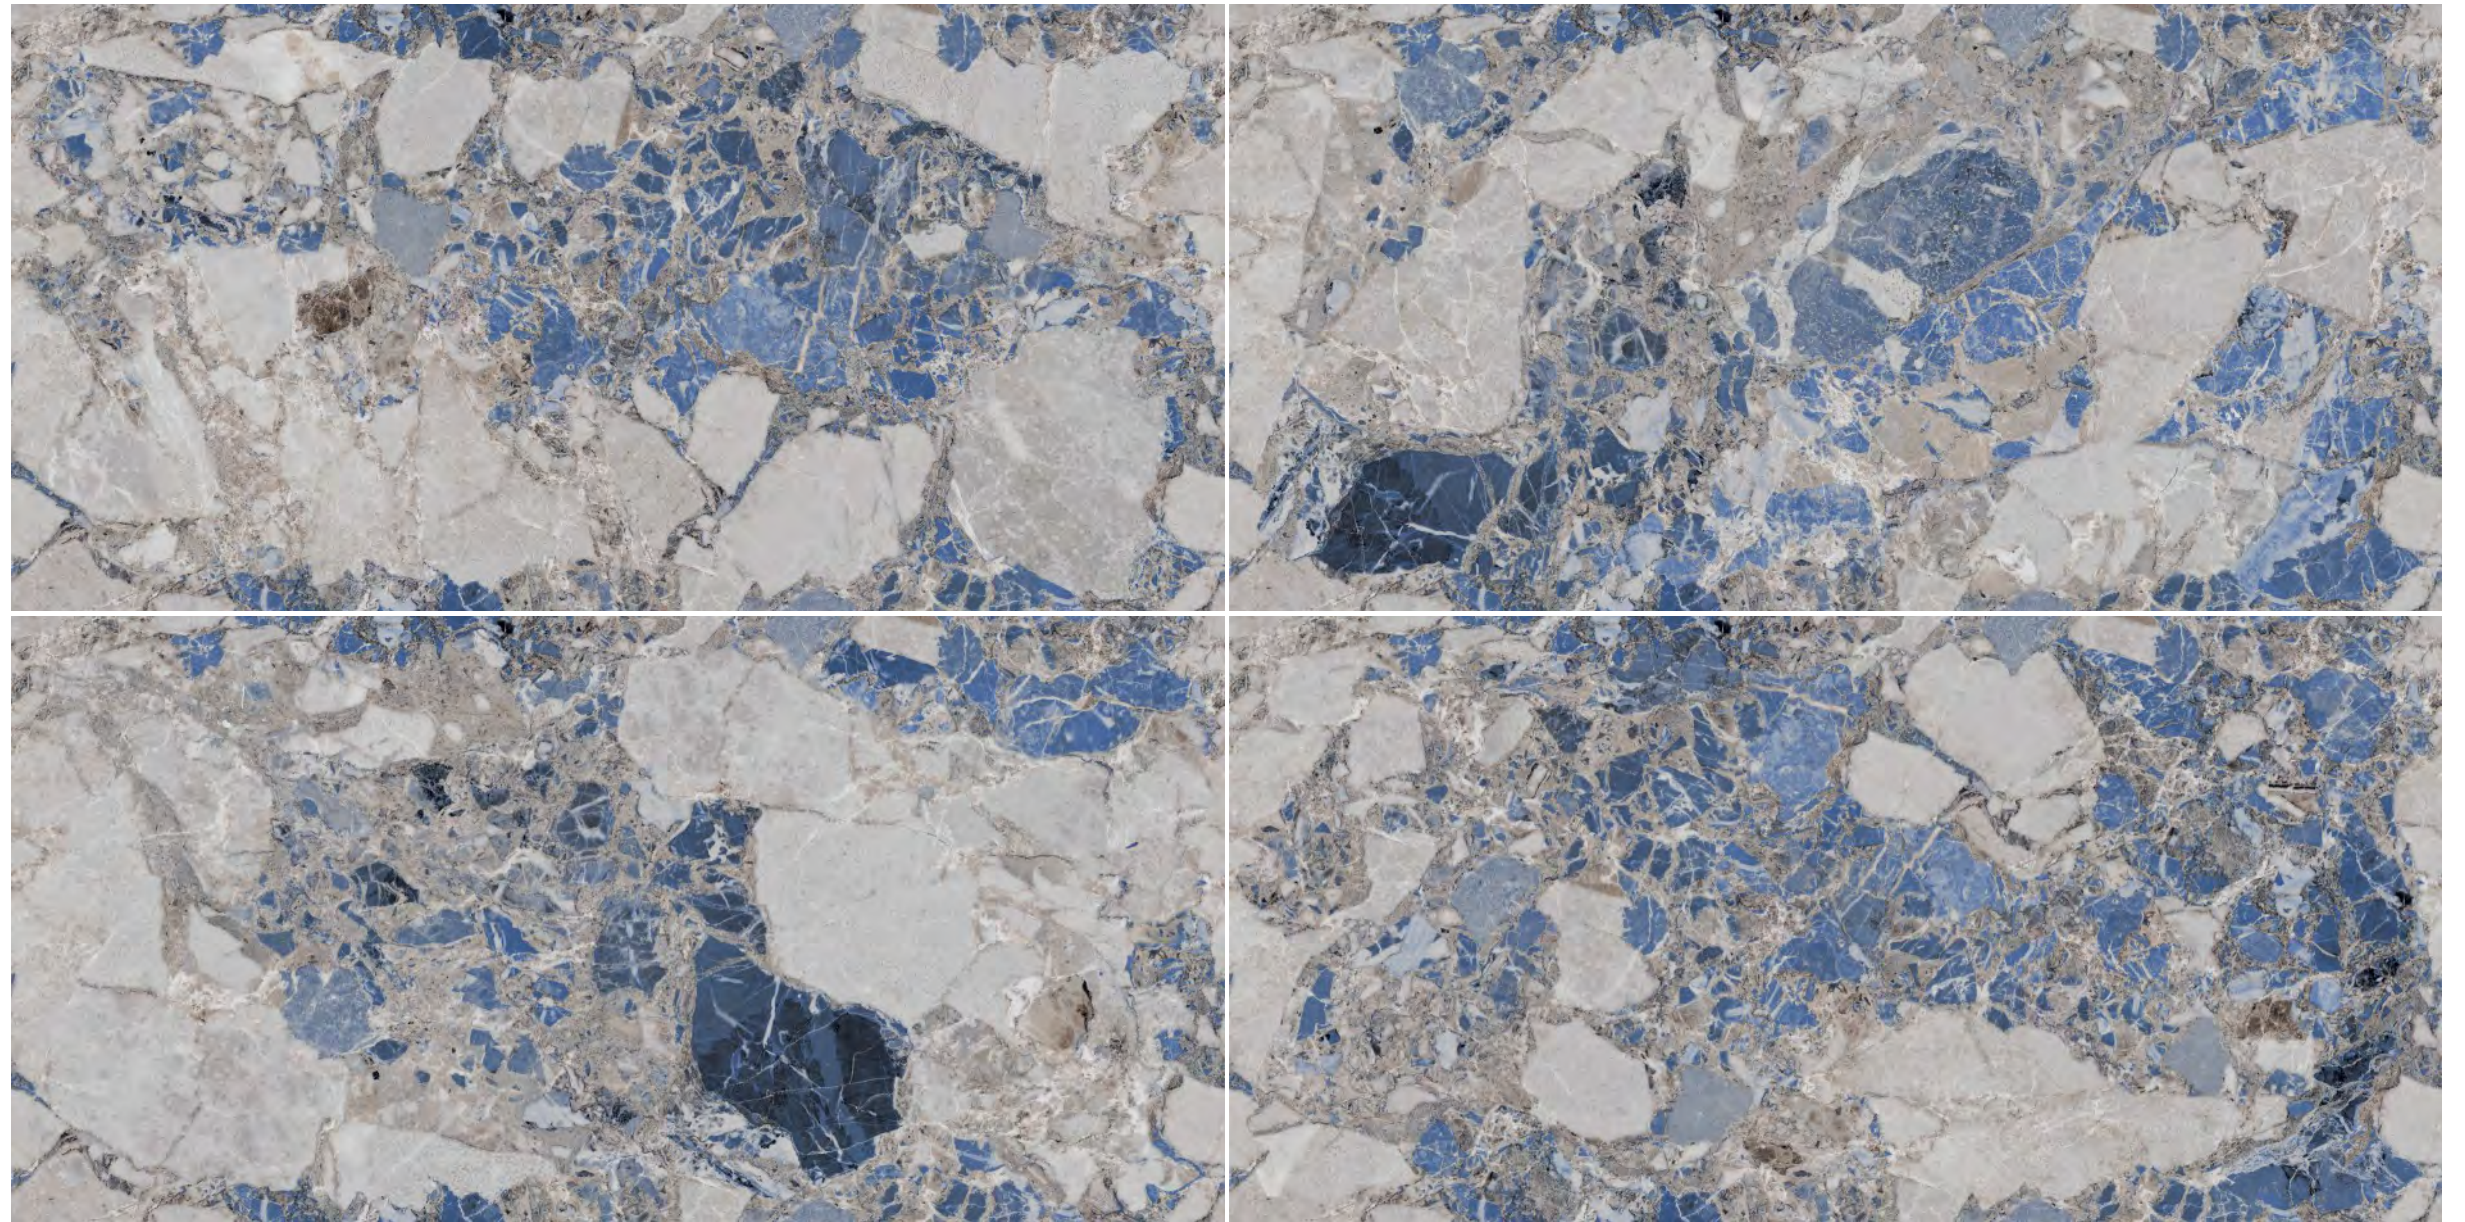

grigio
toscano

lapis
lazuli

size

600x
1200mm

surface

polished

collection

endless