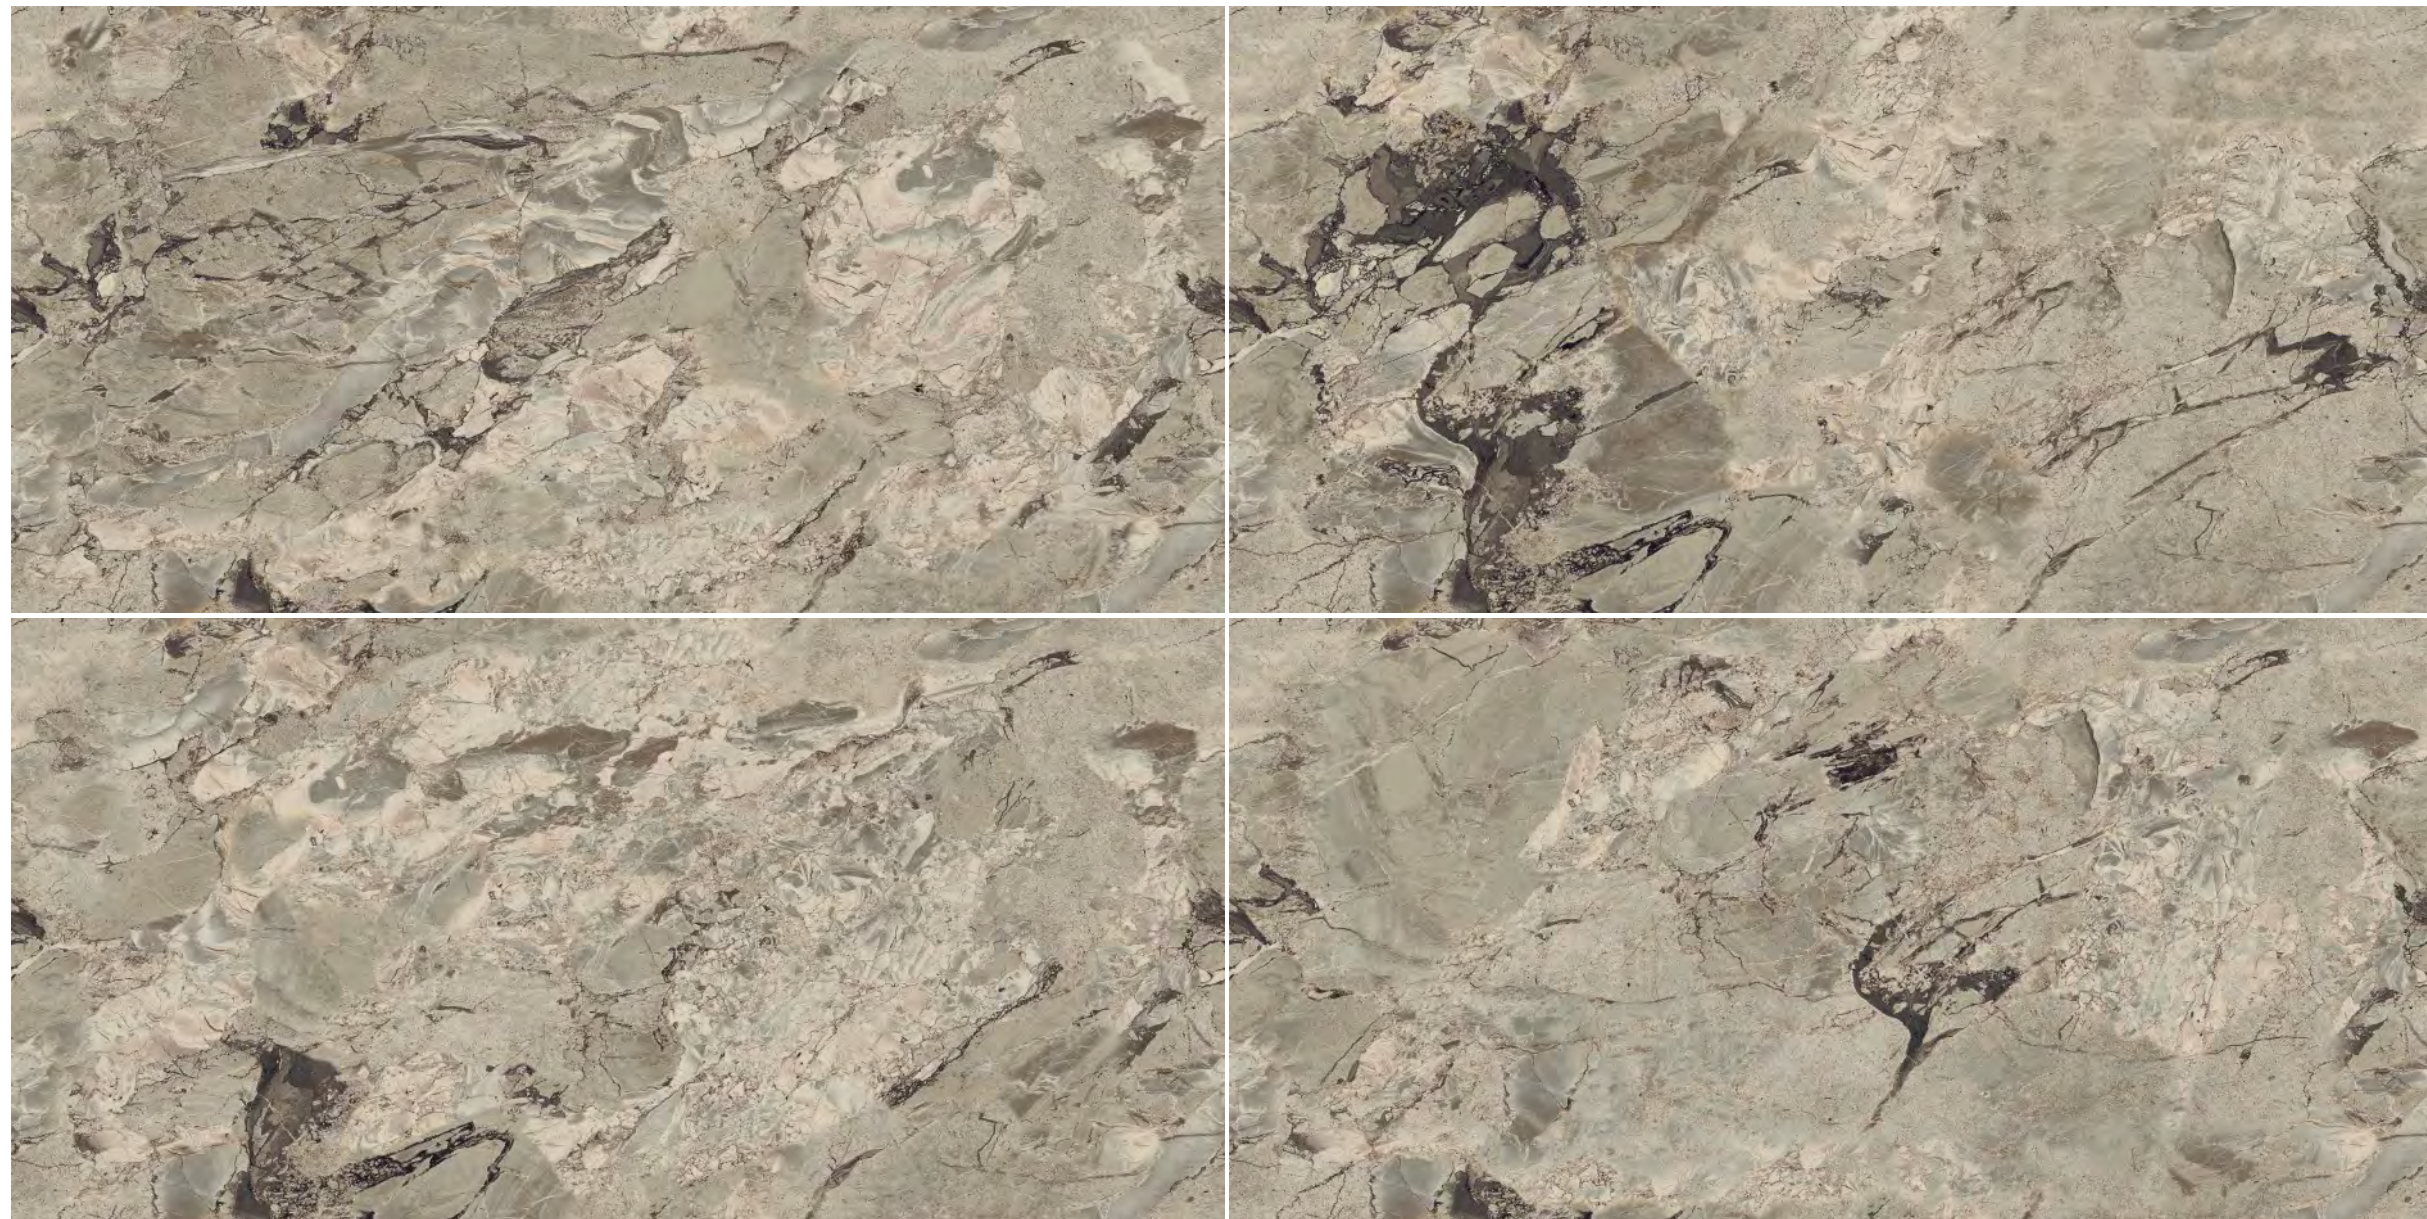

size

600x
1200mm

surface

polished

collection

endless

armenia
olive