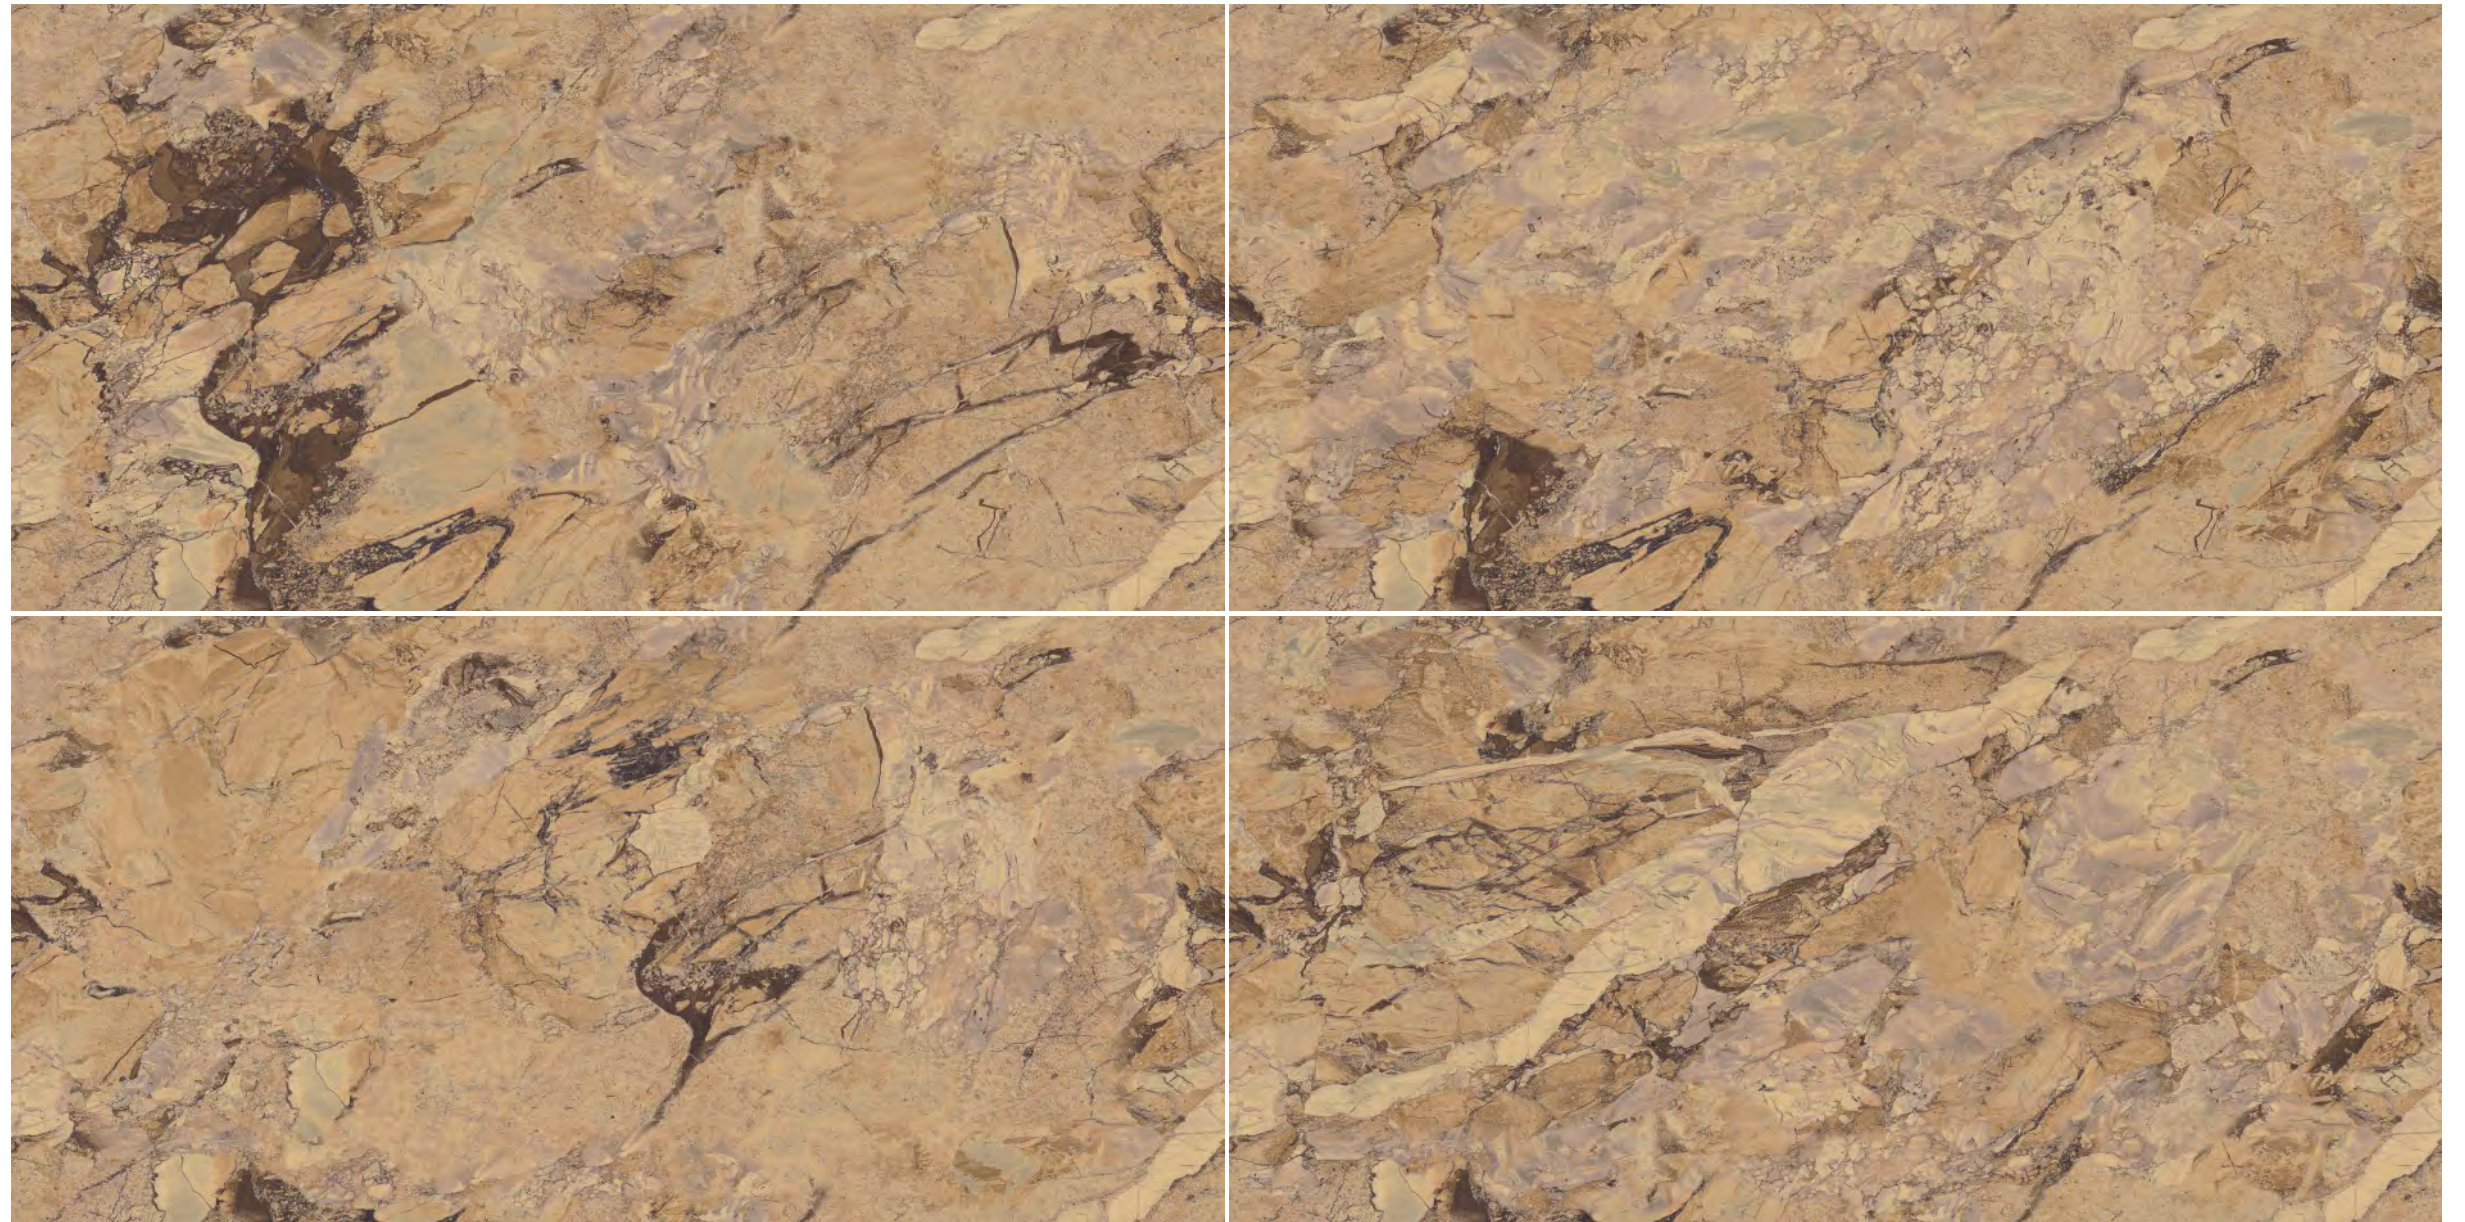

size

600x
1200mm

surface

polished

collection

endless

Marvelously and
finely put together.

armenia
brown