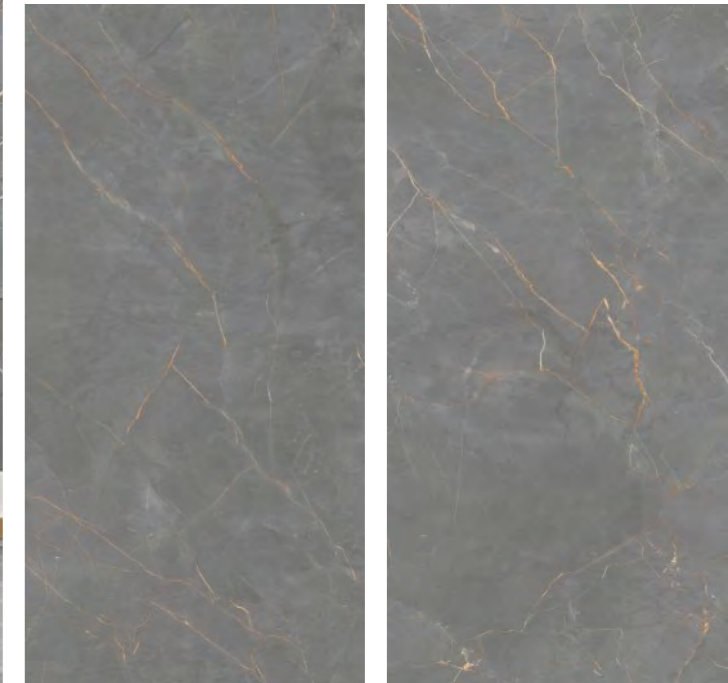

*Perfectly combines
aesthetics and
functionality.*

BOFFO[®]
— ADORABLE SURFACES —

**FANTASY
CHARCOAL GREY**

800x1600mm
Carving
Random : 04

Victoria
combination of art & architecture

*Creating luminous and
original identities.*