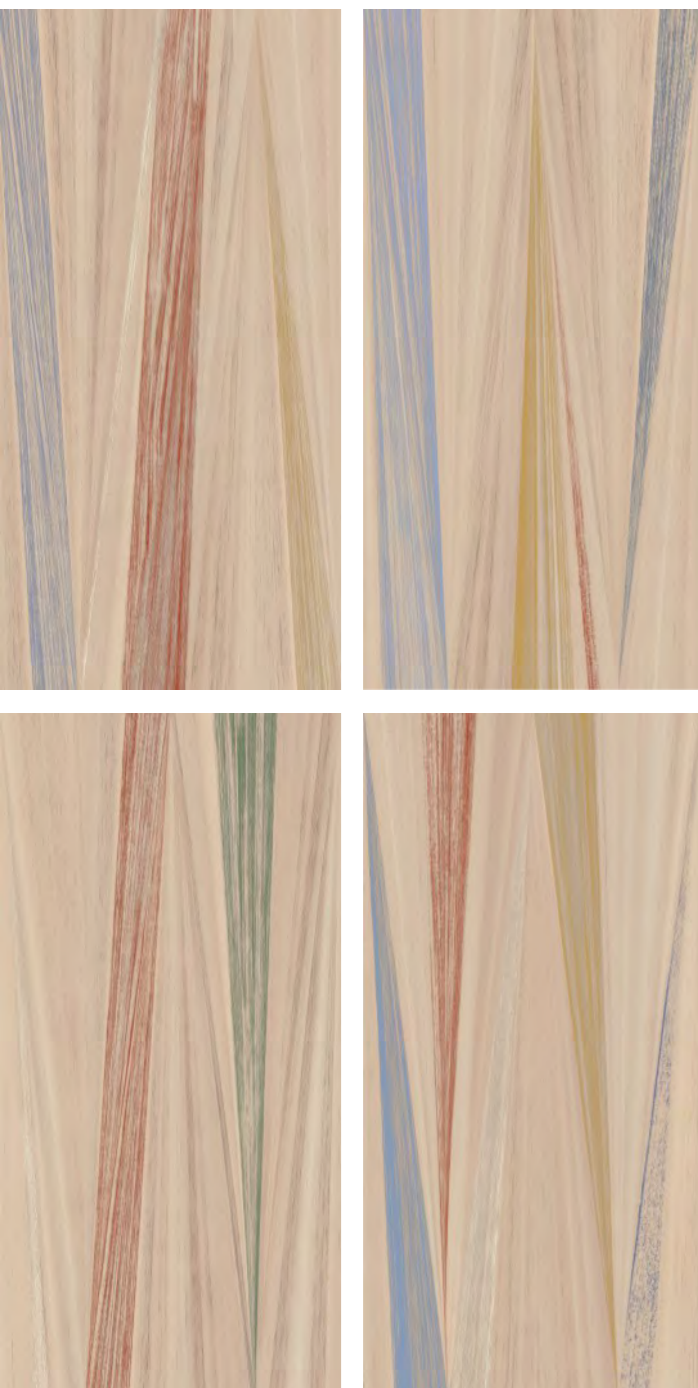

COLORED WOOD

Series

800x1600mm
Carving

BEIGE

GRAY

NATURAL

Victoria
combination of art & architecture

**COLORED WOOD
BEIGE**