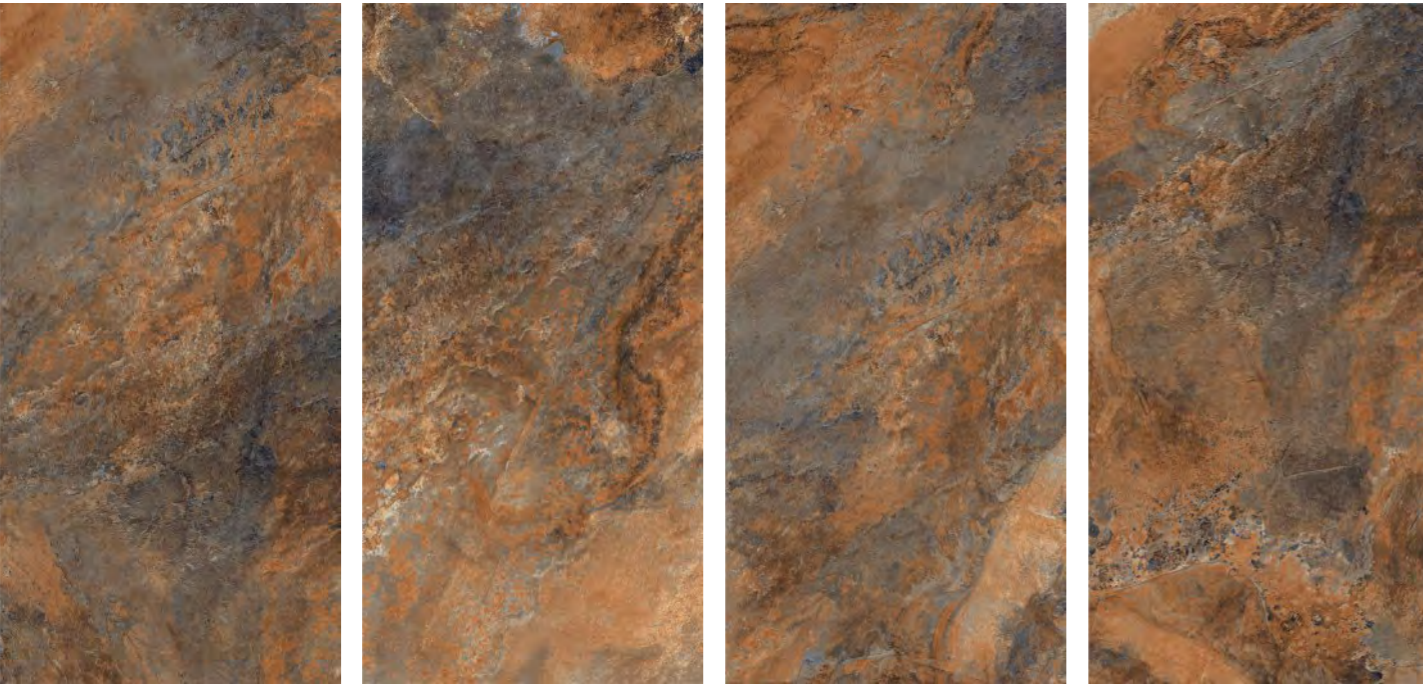

BOFFO[®]
— ADORABLE SURFACES —

BOFFO[®]
— ADORABLE SURFACES —

**LAMIERA
NAVY**

800x1600mm
Carving
Random : 04

Victoria
combination of art & architecture

*Add character and
distinction to any space.*

BOFFO[®]
— ADORABLE SURFACES —

**LAMIERA
BIANCO**

800x1600mm
Carving
Random : 04

Victoria
combination of art & architecture

*Bring innovation, style,
and quality to your space.*

CALIFORNIA GOLD SLATE

GOLS SLATE

800x1600mm
Carving

Victoria
combination of art & architecture

Victoria
combination of art & architecture

*Tradition and modernity
come together.*

CALIFORNIA GOLD SLATE

800x1600mm
Carving
Random : 04

TERRAZZO

Series

TERRAZZO WHITE

800x1600mm
Carving