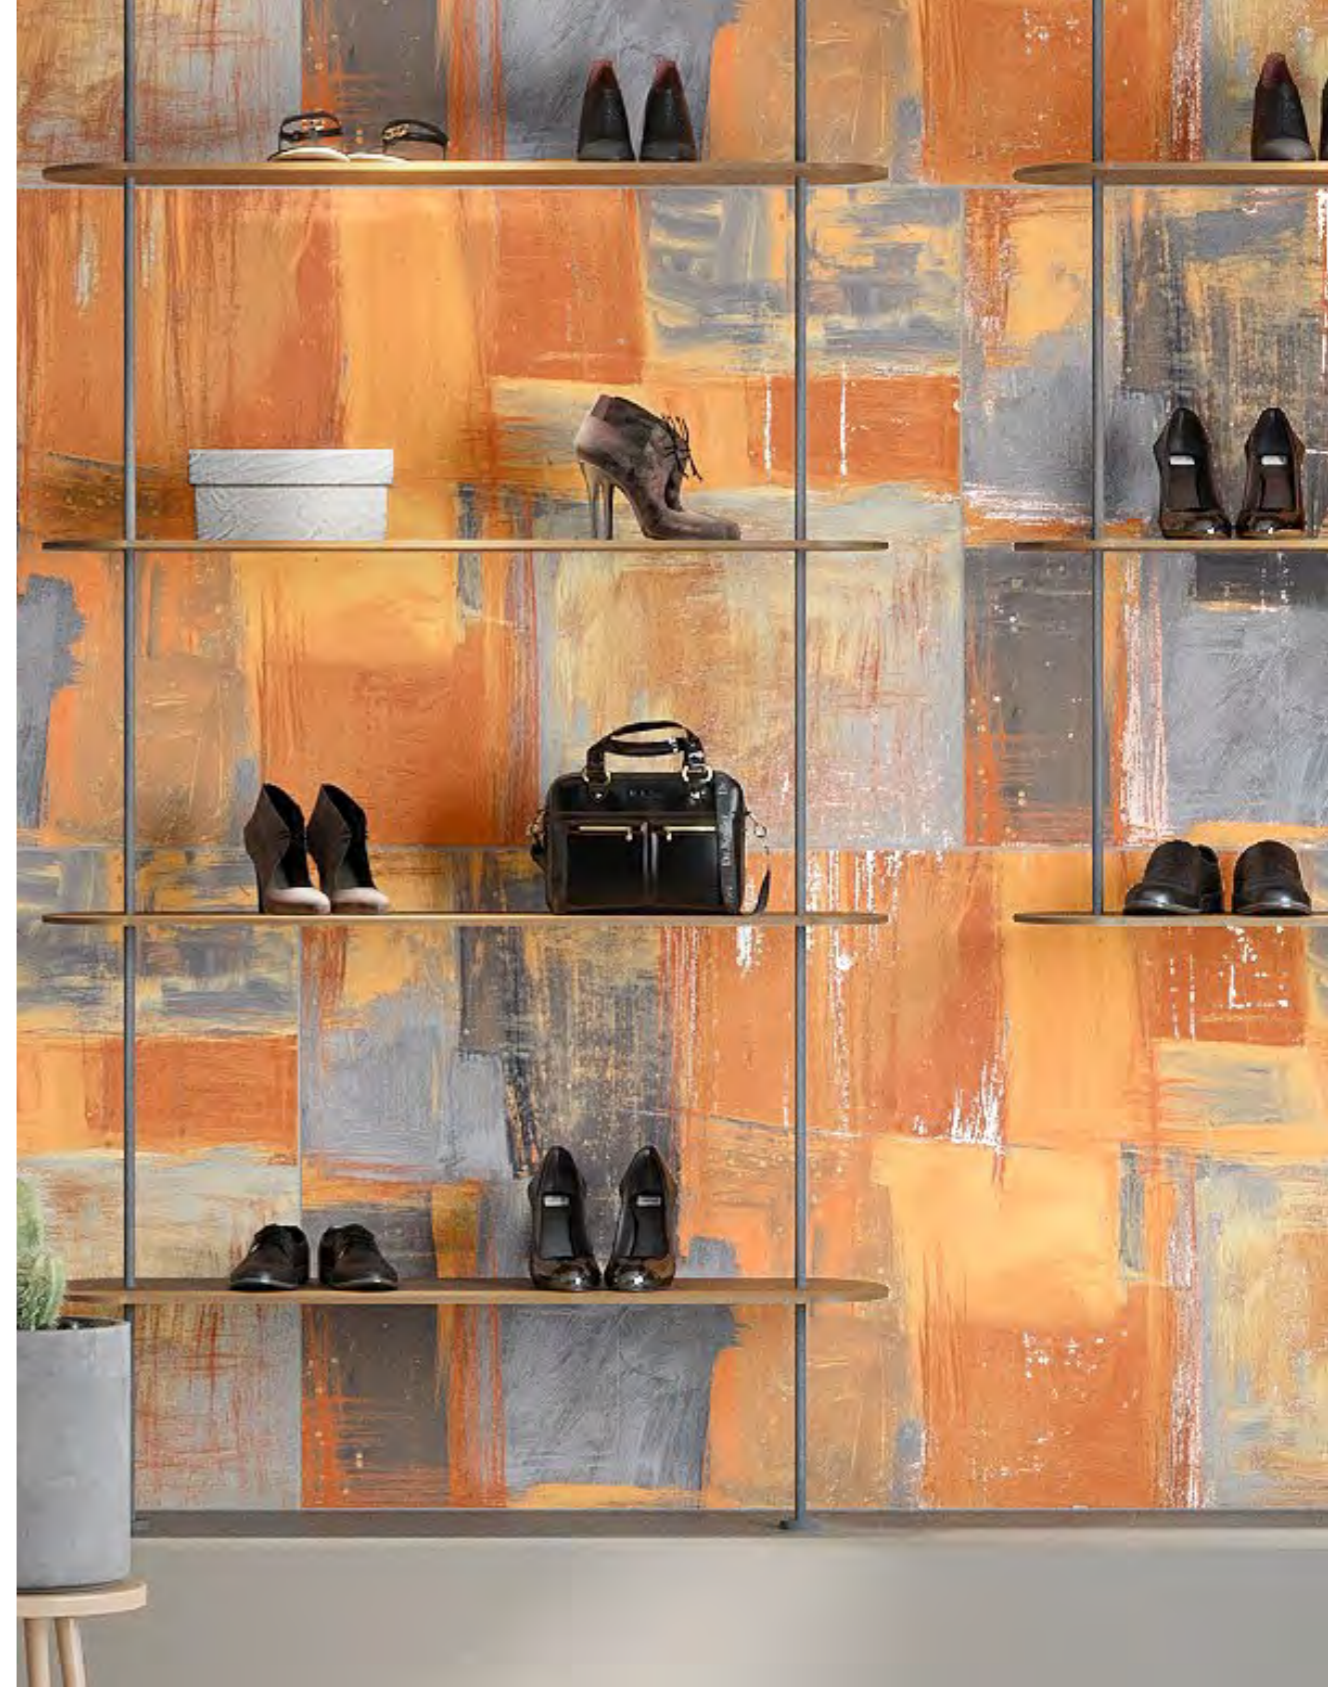

*·Designs that bring
a revolution.*

BOFFO®
— ADORABLE SURFACES —

**DECO ART
TEAL**

**800x1600mm
Carving**

**DECO ART
APRICOT**

800x1600mm | Carving

BOFFO[®]
— ADORABLE SURFACES —

Victoria
combination of art & architecture