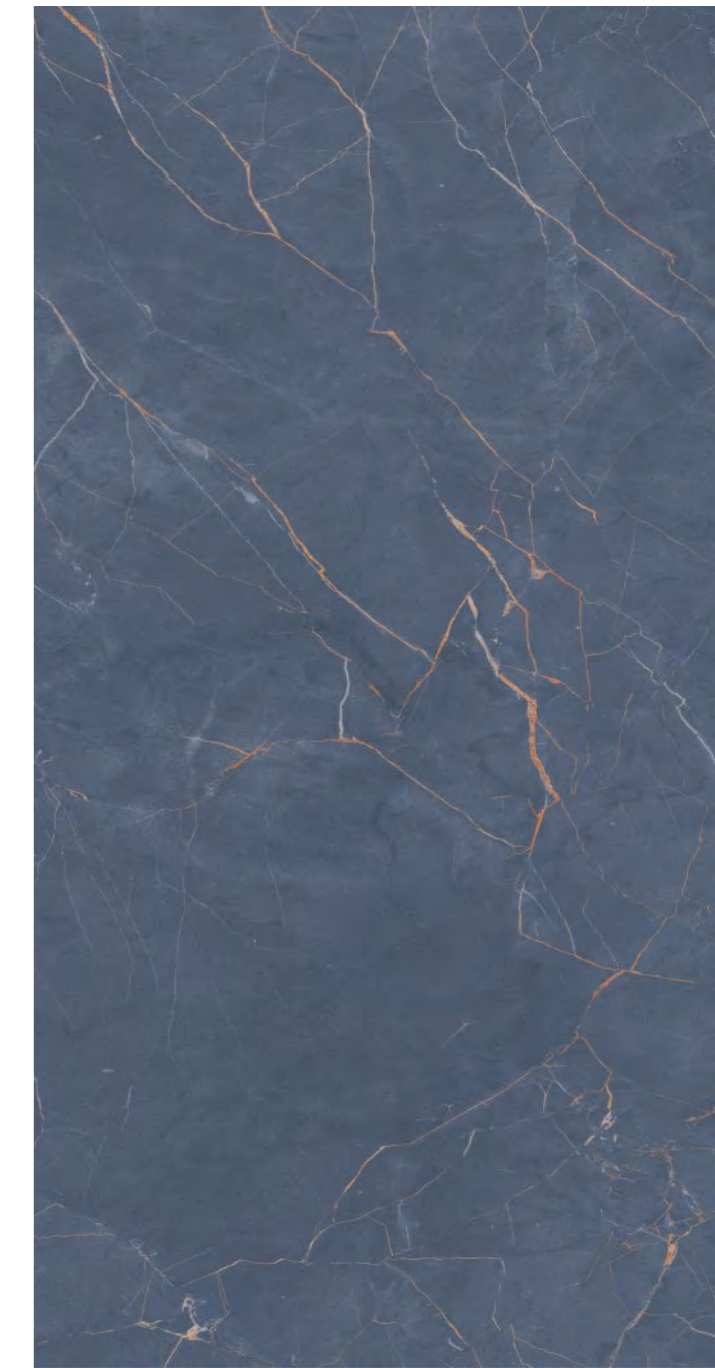

Victoria
combination of art & architecture

*A minimalist setting
for your every space.*