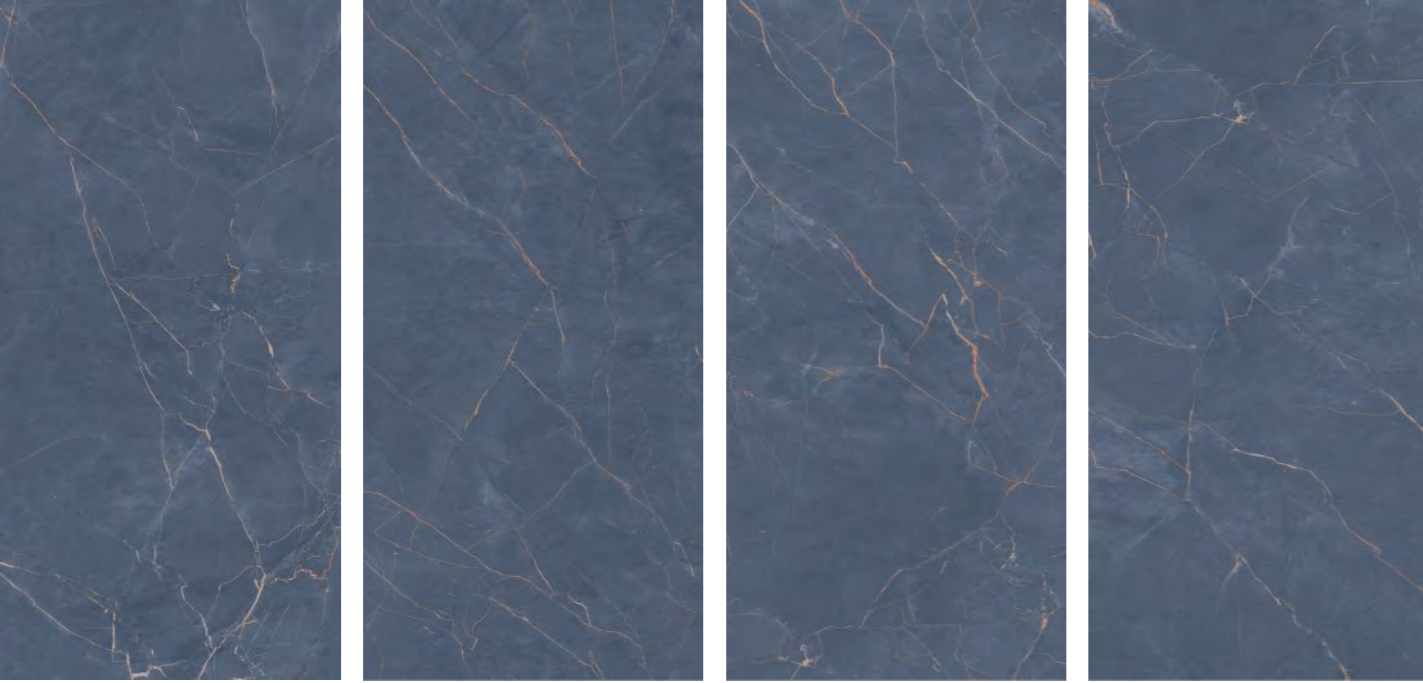

*Perfectly combines
aesthetics and
functionality.*

BOFFO[®]
— ADORABLE SURFACES —

**FANTASY
CHARCOAL GREY**

800x1600mm
Carving
Random : 04

Victoria
combination of art & architecture

*Creating luminous and
original identities.*