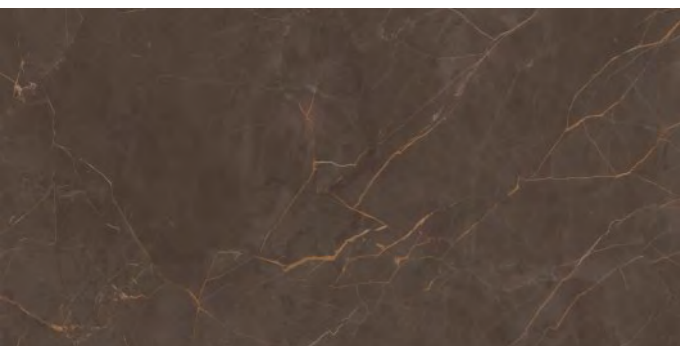

Victoria
combination of art & architecture

*Defined by simplicity
and sense of calm.*

BOFFO[®]
— ADORABLE SURFACES —

**FANTASY
BRUNETTE**

800x1600mm
Carving
Random : 04

Victoria
combination of art & architecture