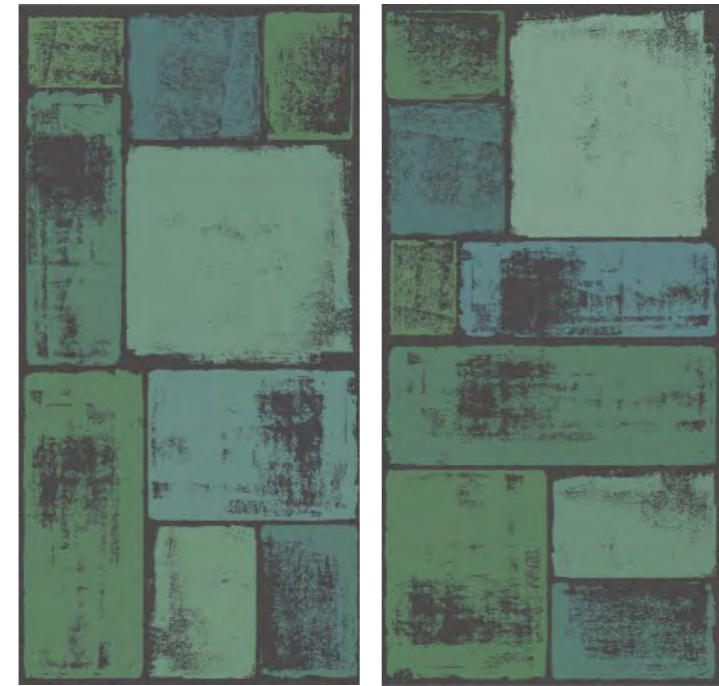

Victoria
combination of art & architecture

*The ingenuity of
aesthetic excellence.*