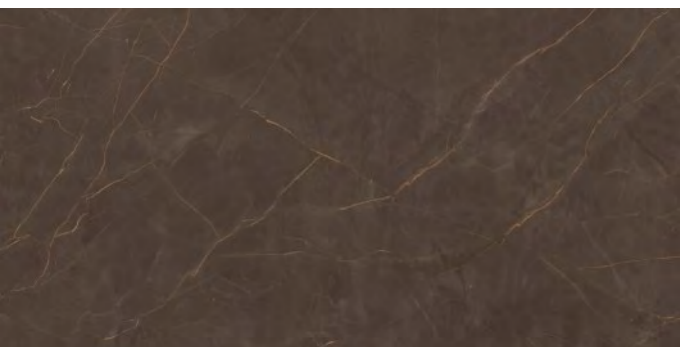

Victoria
combination of art & architecture

*Defined by simplicity
and sense of calm.*

BOFFO[®]
— ADORABLE SURFACES —

**FANTASY
BRUNETTE**

800x1600mm
Carving
Random : 04

Victoria
combination of art & architecture