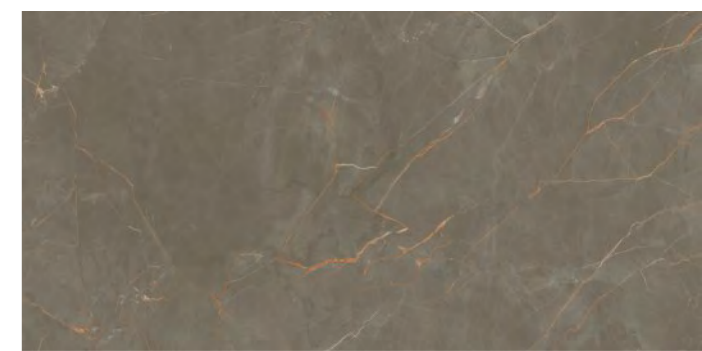

Victoria
combination of art & architecture

*Defined by simplicity
and sense of calm.*