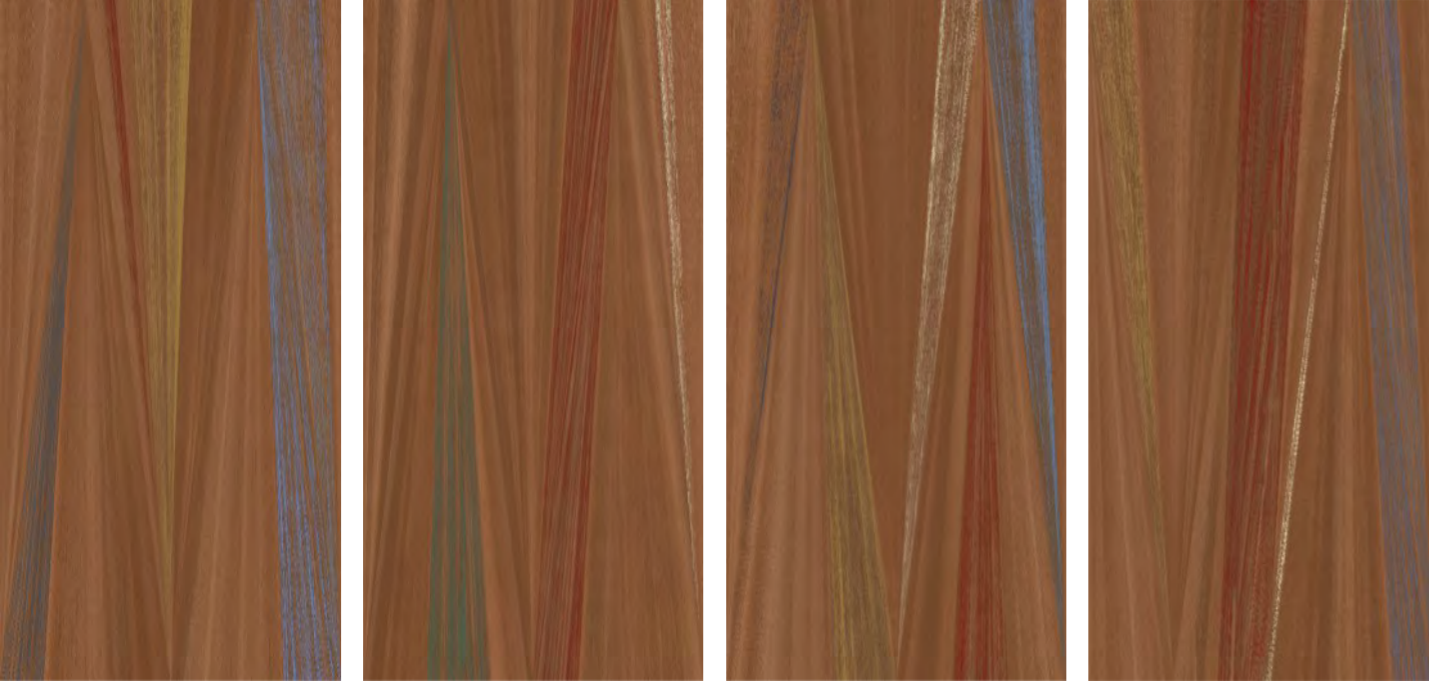

BOFFO®
— ADORABLE SURFACES —

**COLORED WOOD
NATURAL**

800x1600mm
Carving
Random : 04

Victoria
combination of art & architecture

*Designed to give your
space distinction.*