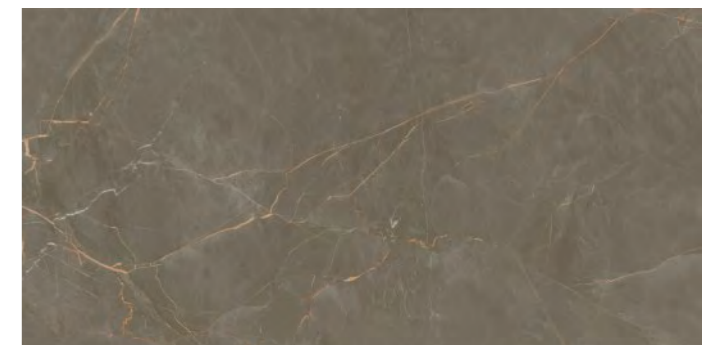

Victoria
combination of art & architecture

*Defined by simplicity
and sense of calm.*