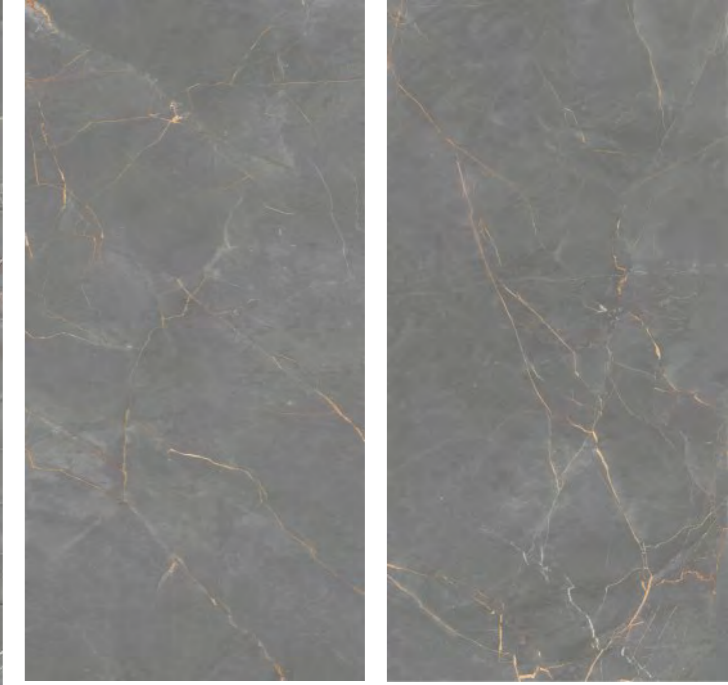

*Perfectly combines
aesthetics and
functionality.*

BOFFO[®]
— ADORABLE SURFACES —

**FANTASY
CHARCOAL GREY**

800x1600mm
Carving
Random : 04

Victoria
combination of art & architecture

*Creating luminous and
original identities.*