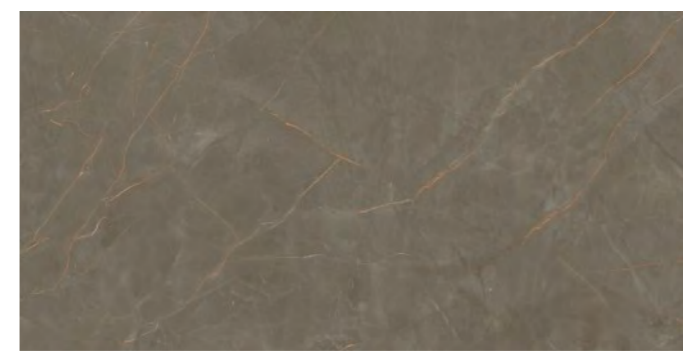

Victoria
combination of art & architecture

*Defined by simplicity
and sense of calm.*