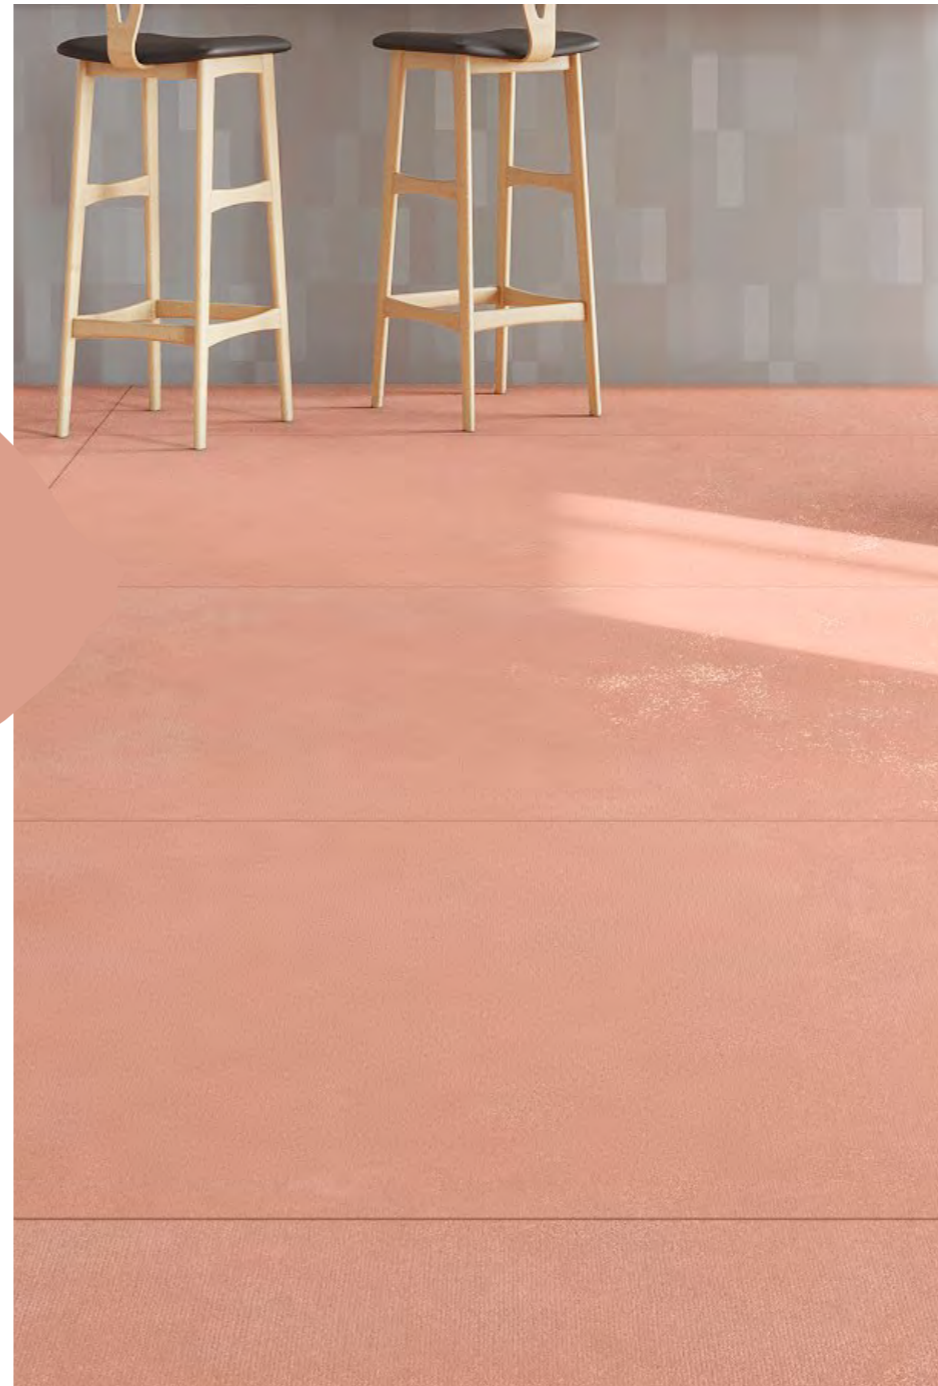

Victoria
combination of art & architecture

*Exclusionary and
chic perfection.*

**CEMENT LINEN
TRAMENTO**

**800x1600mm
Carving
Random : 04**