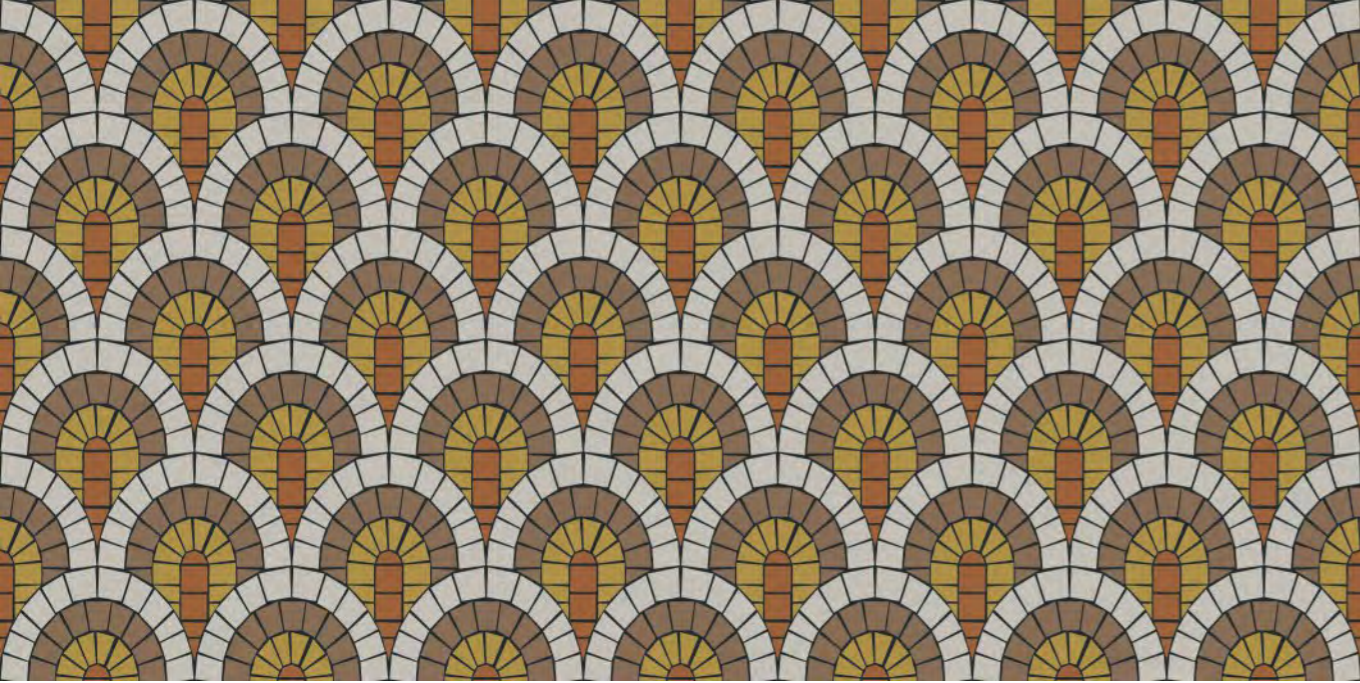

CIELO

TERRA ART

Series

800x1600mm

Carving

Victoria

combination of art & architecture

**TERRA ART
CARDINAL**