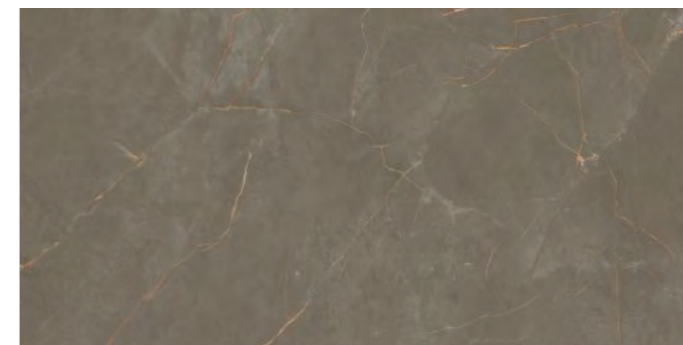

Victoria
combination of art & architecture

*Defined by simplicity
and sense of calm.*