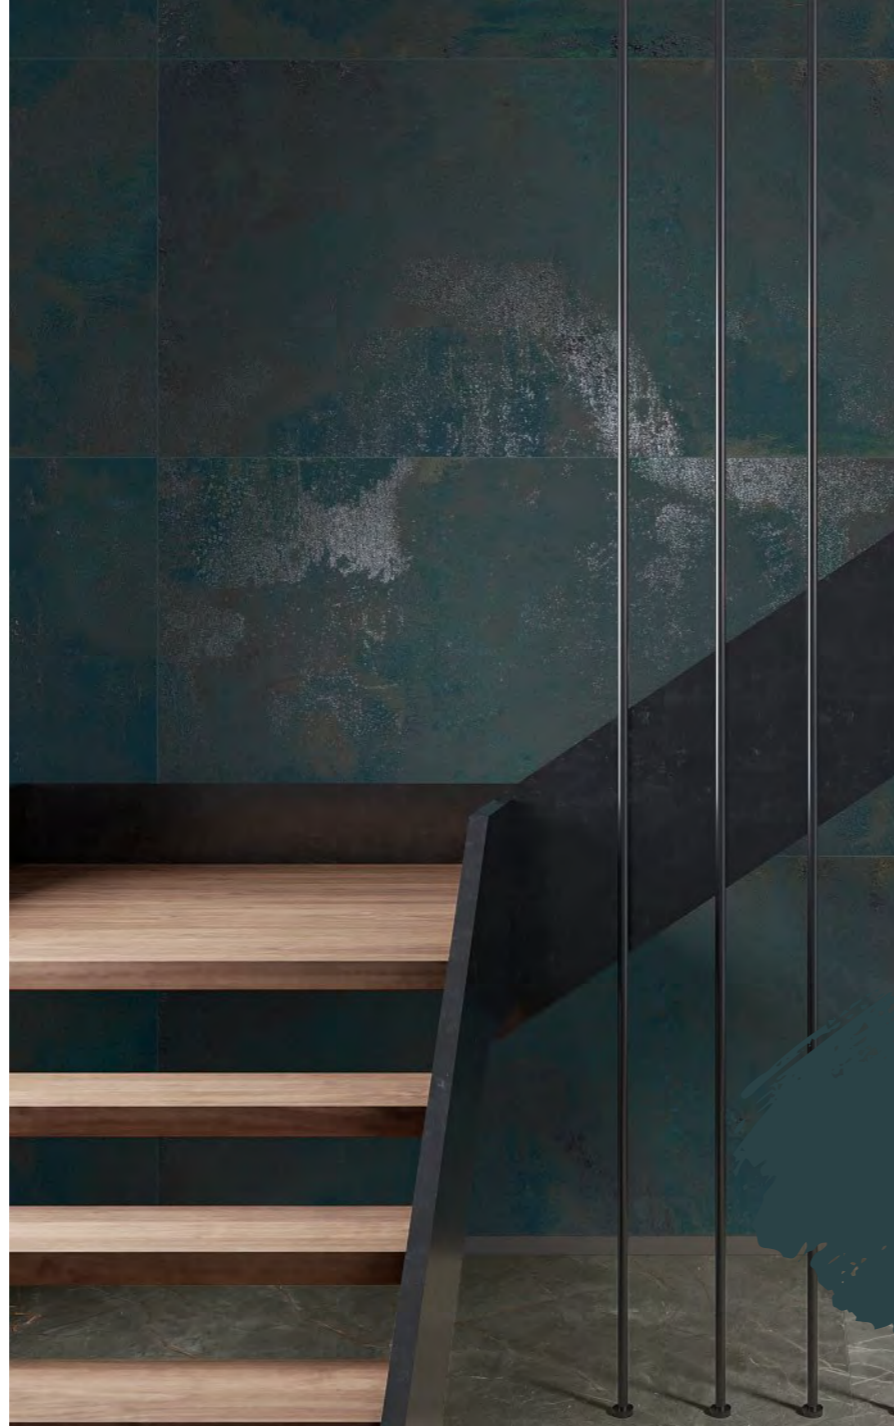

BOFFO[®]
— ADORABLE SURFACES —

BOFFO[®]
— ADORABLE SURFACES —

**LAMIERA
NAVY**

800x1600mm
Carving
Random : 04

Victoria
combination of art & architecture

*Add character and
distinction to any space.*

BOFFO[®]
— ADORABLE SURFACES —