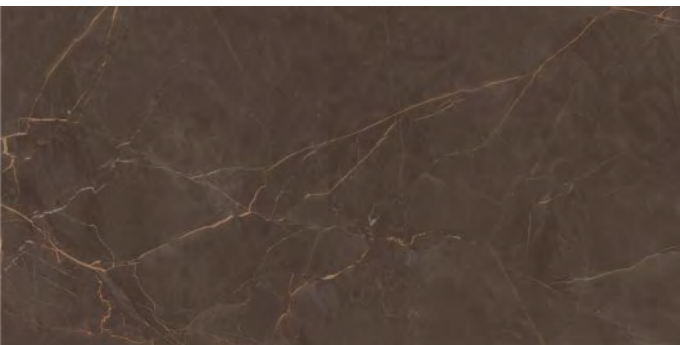

Victoria
combination of art & architecture

*Defined by simplicity
and sense of calm.*

BOFFO[®]
— ADORABLE SURFACES —

**FANTASY
BRUNETTE**

800x1600mm
Carving
Random : 04

Victoria
combination of art & architecture