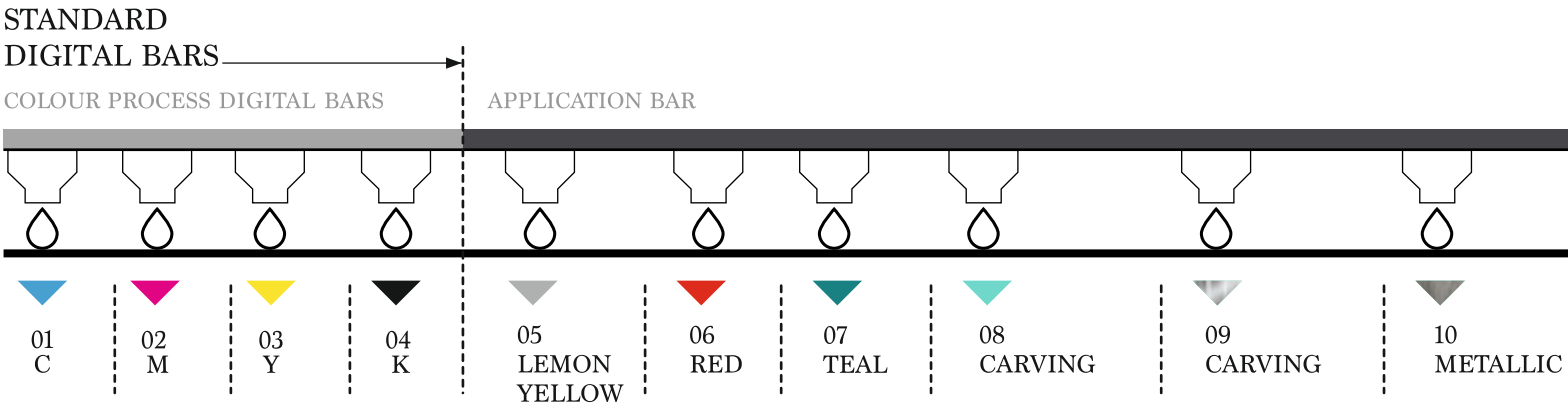

Top-quality technologies
and solid knowledge
of the ceramic heart. ❤️

A little space to be colorful

Thanks to the ceramic digital material we use, it is possible to achieve particular texture, surface and light effects, which give products a natural look and great aesthetic value.