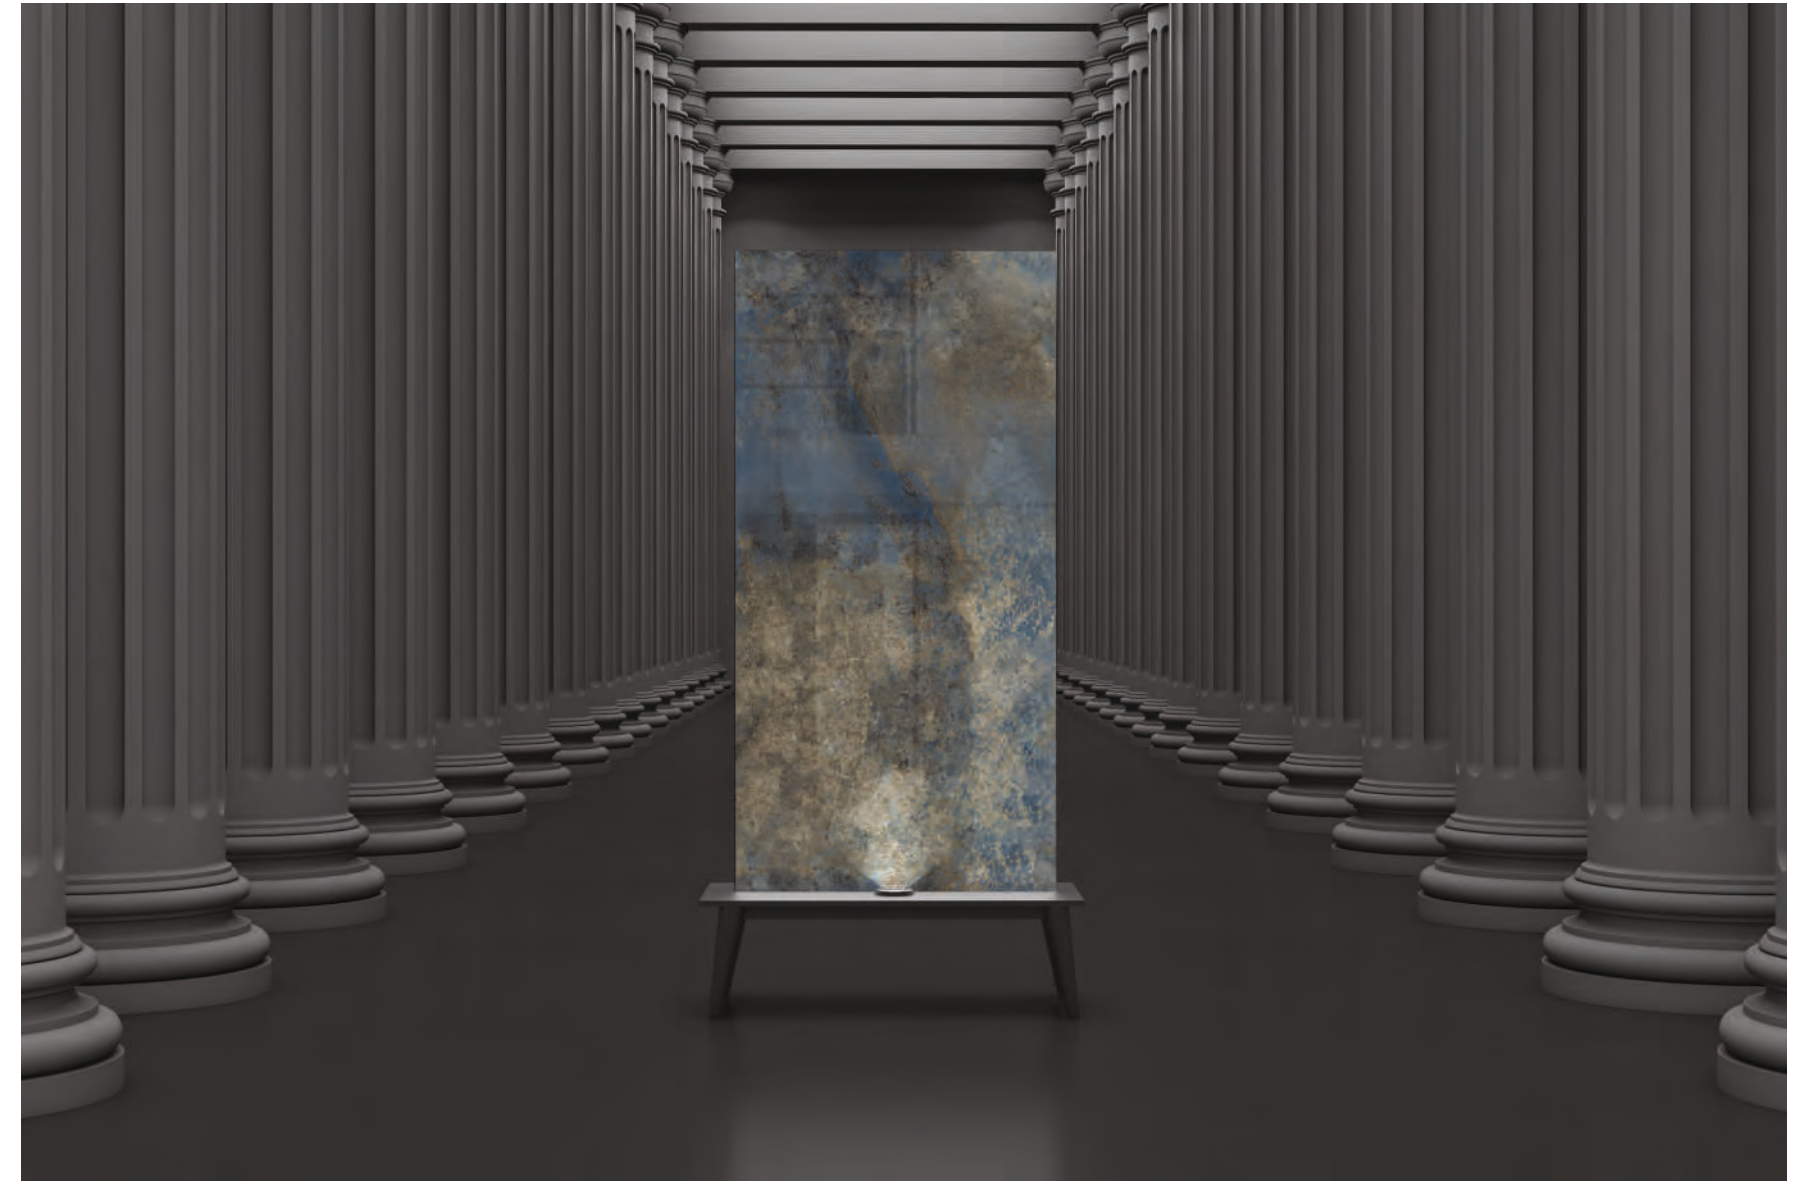

Bonza Vitriified

Tonalita Collection

60x120cm, Super Polished Surface ,03 Random

Showroom

FANCY BLUE

FANCY PURPLE

Creating a focal point in very special interiors.

Tonalita Collection