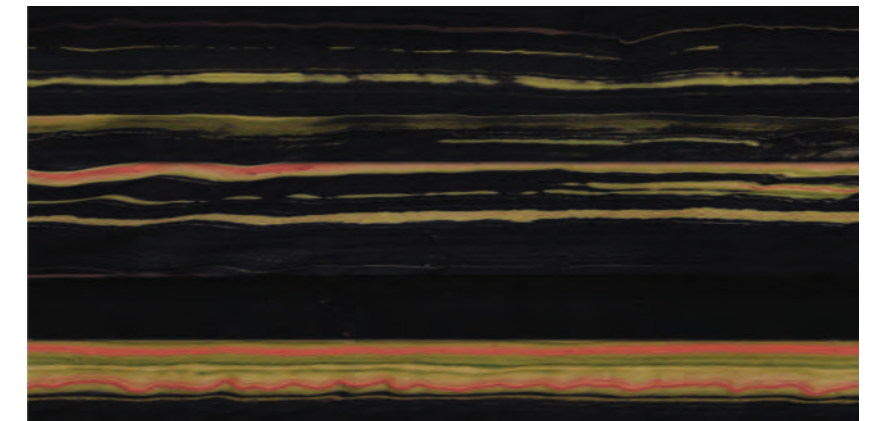

BLACK BAMBOO