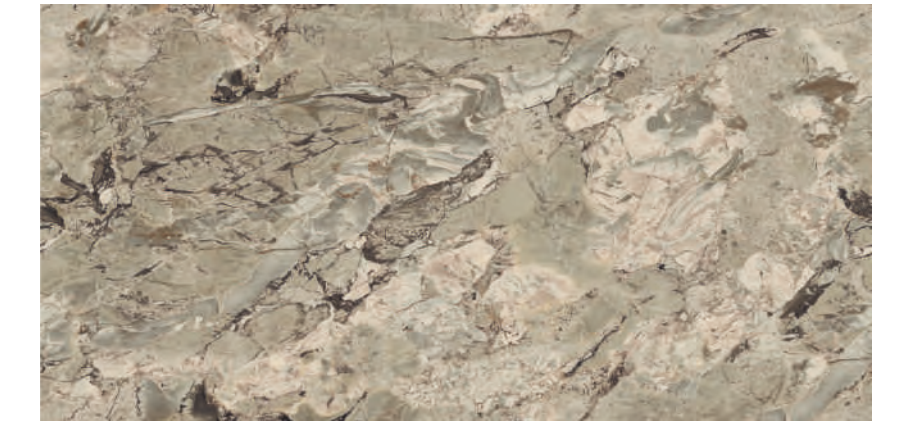

Bonza Vitrified

Reception Area

Infinity Collection

60x120cm, Polished Surface ,04 Random

The exclusive decor you won't resist

ARMENIA BLUE

ARMENIA BROWN

ARMENIA OLIVE