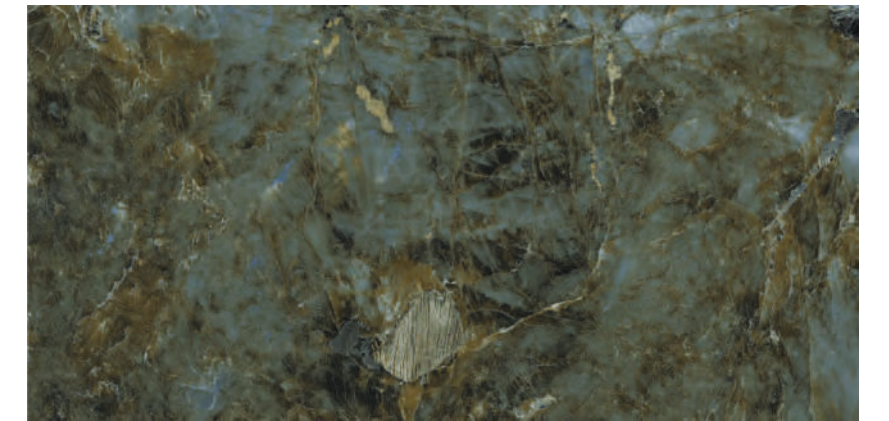

Tonalita Collection

60x120cm, Super Polished Surface ,04 Random

VOLGA TEAL