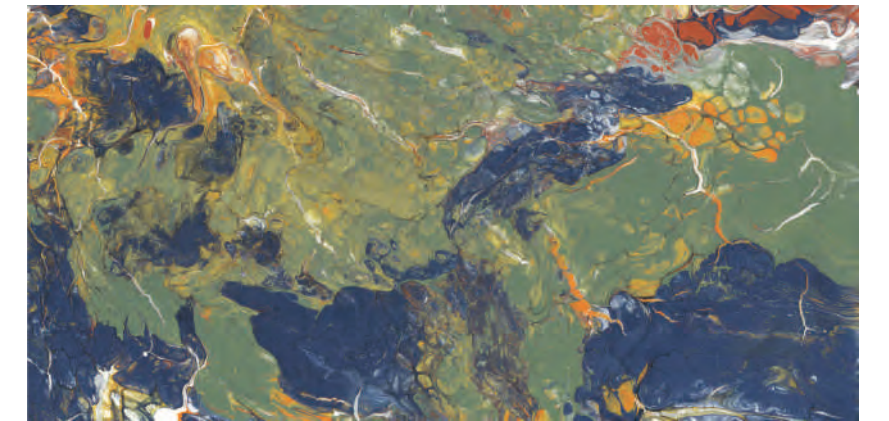

Bonza Vitrified

Restaurant

Tonalita Collection

60x120cm, Super Polished Surface ,04 Random

SAVERIO MASHROOM

SAVERIO TEAL

Evocative tiles
for trendy
interior design.