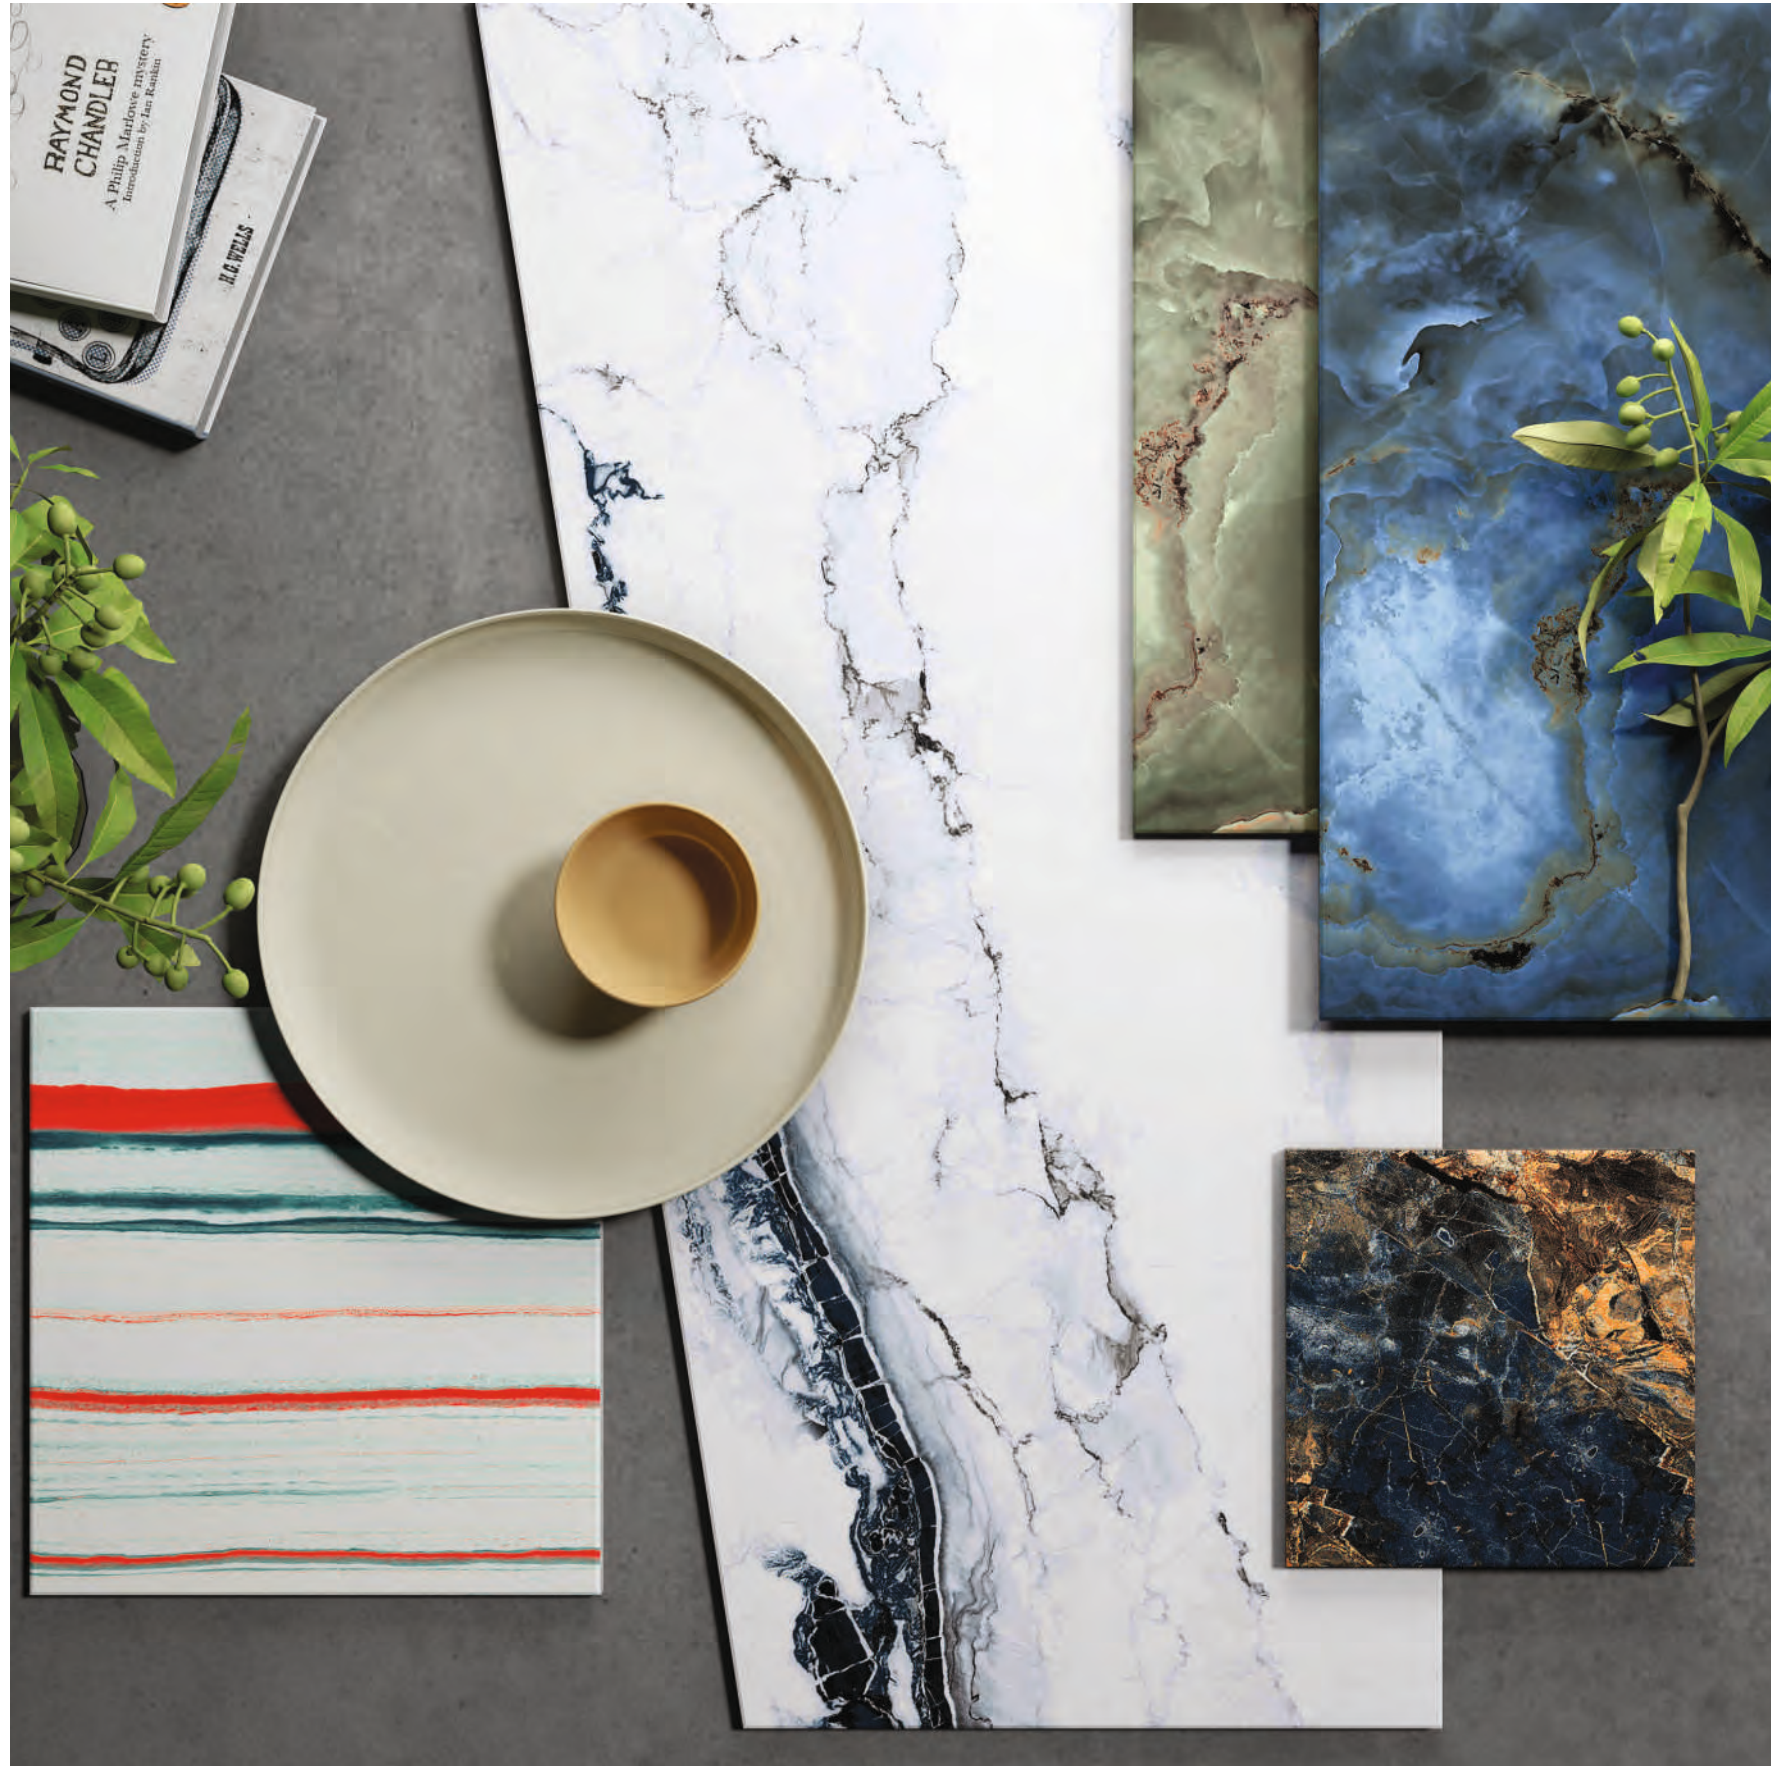

tonalità

Tonalita is a swirl of emotions, always different and yet always authentic: offering many hues united by complex technological processes used to mix the grains, continuing from the reference tradition. The result gives the effect of random composition, a surface of many facets that reflects the different textures of the materials mixed to create it - available in high gloss finish.