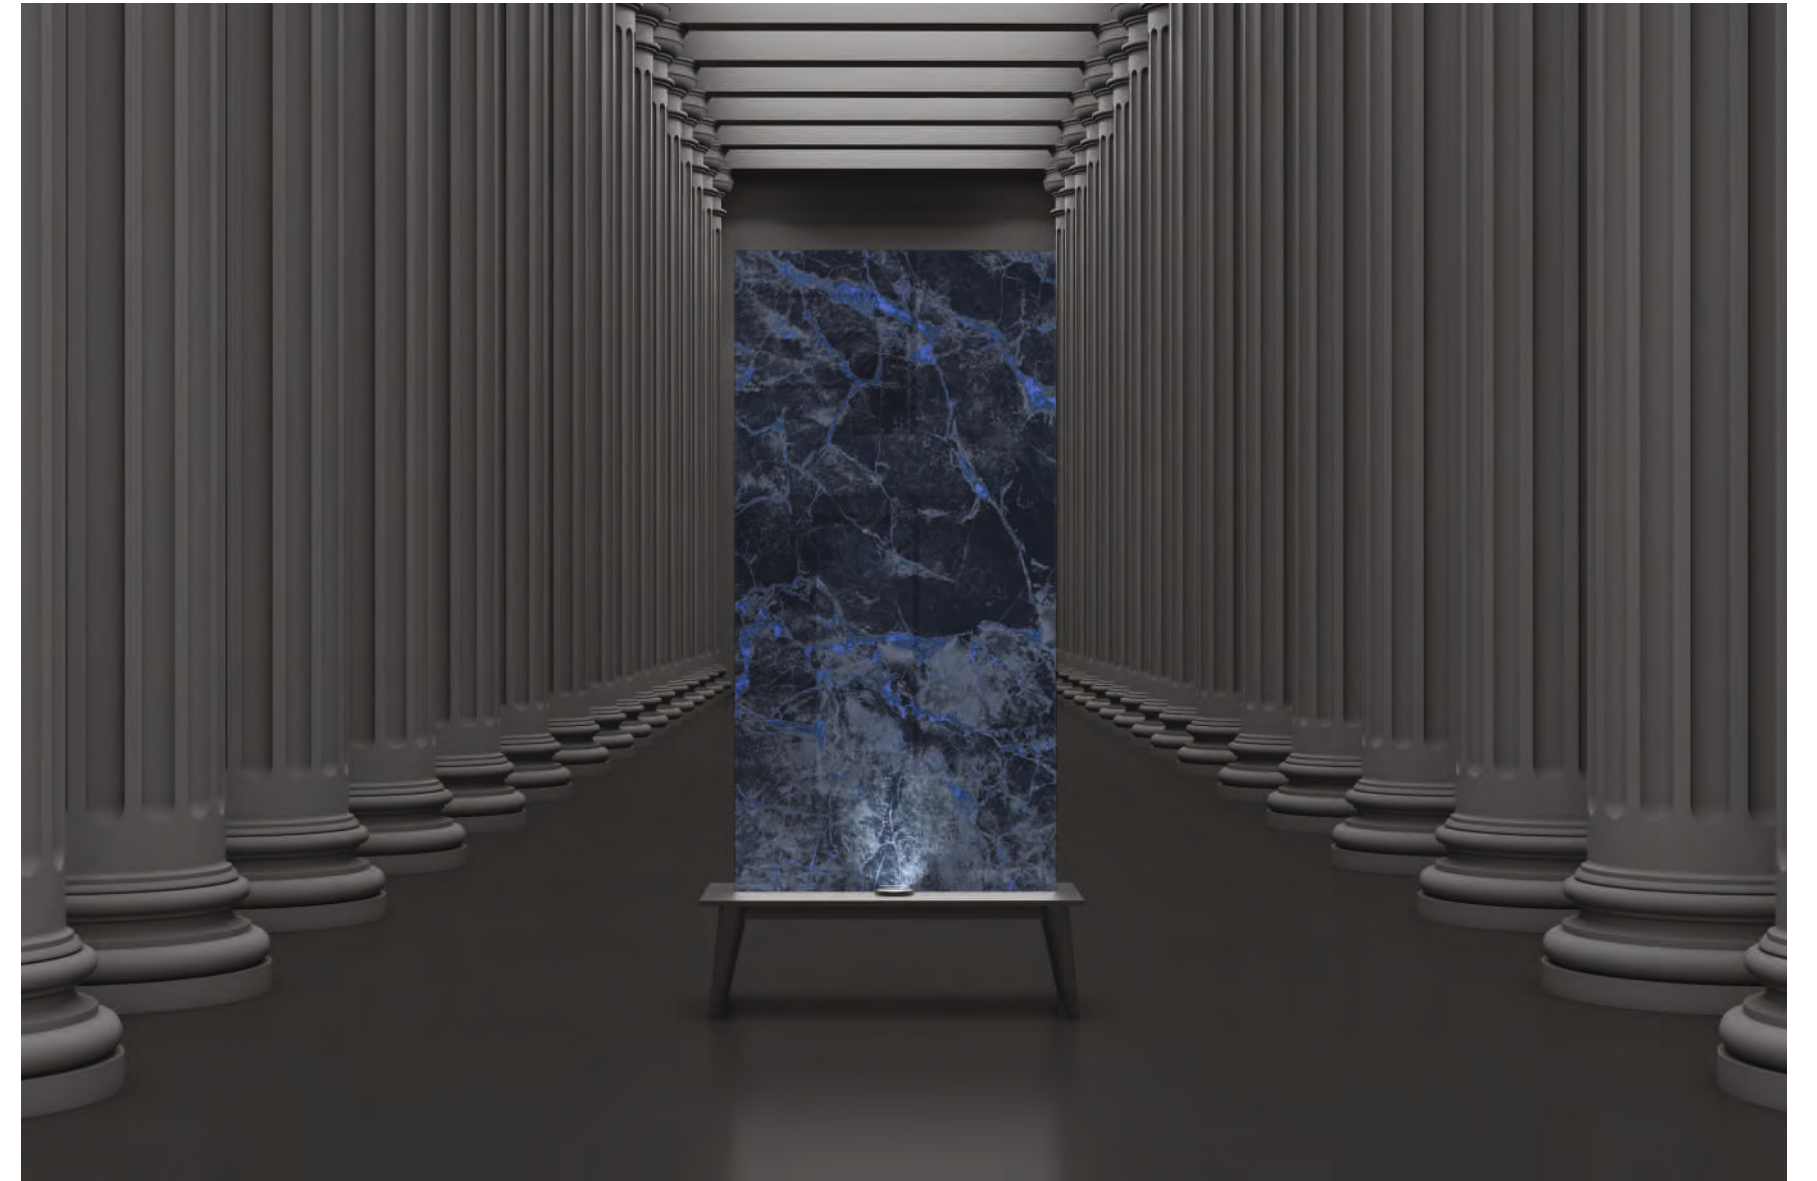

THUNDER YELLOW