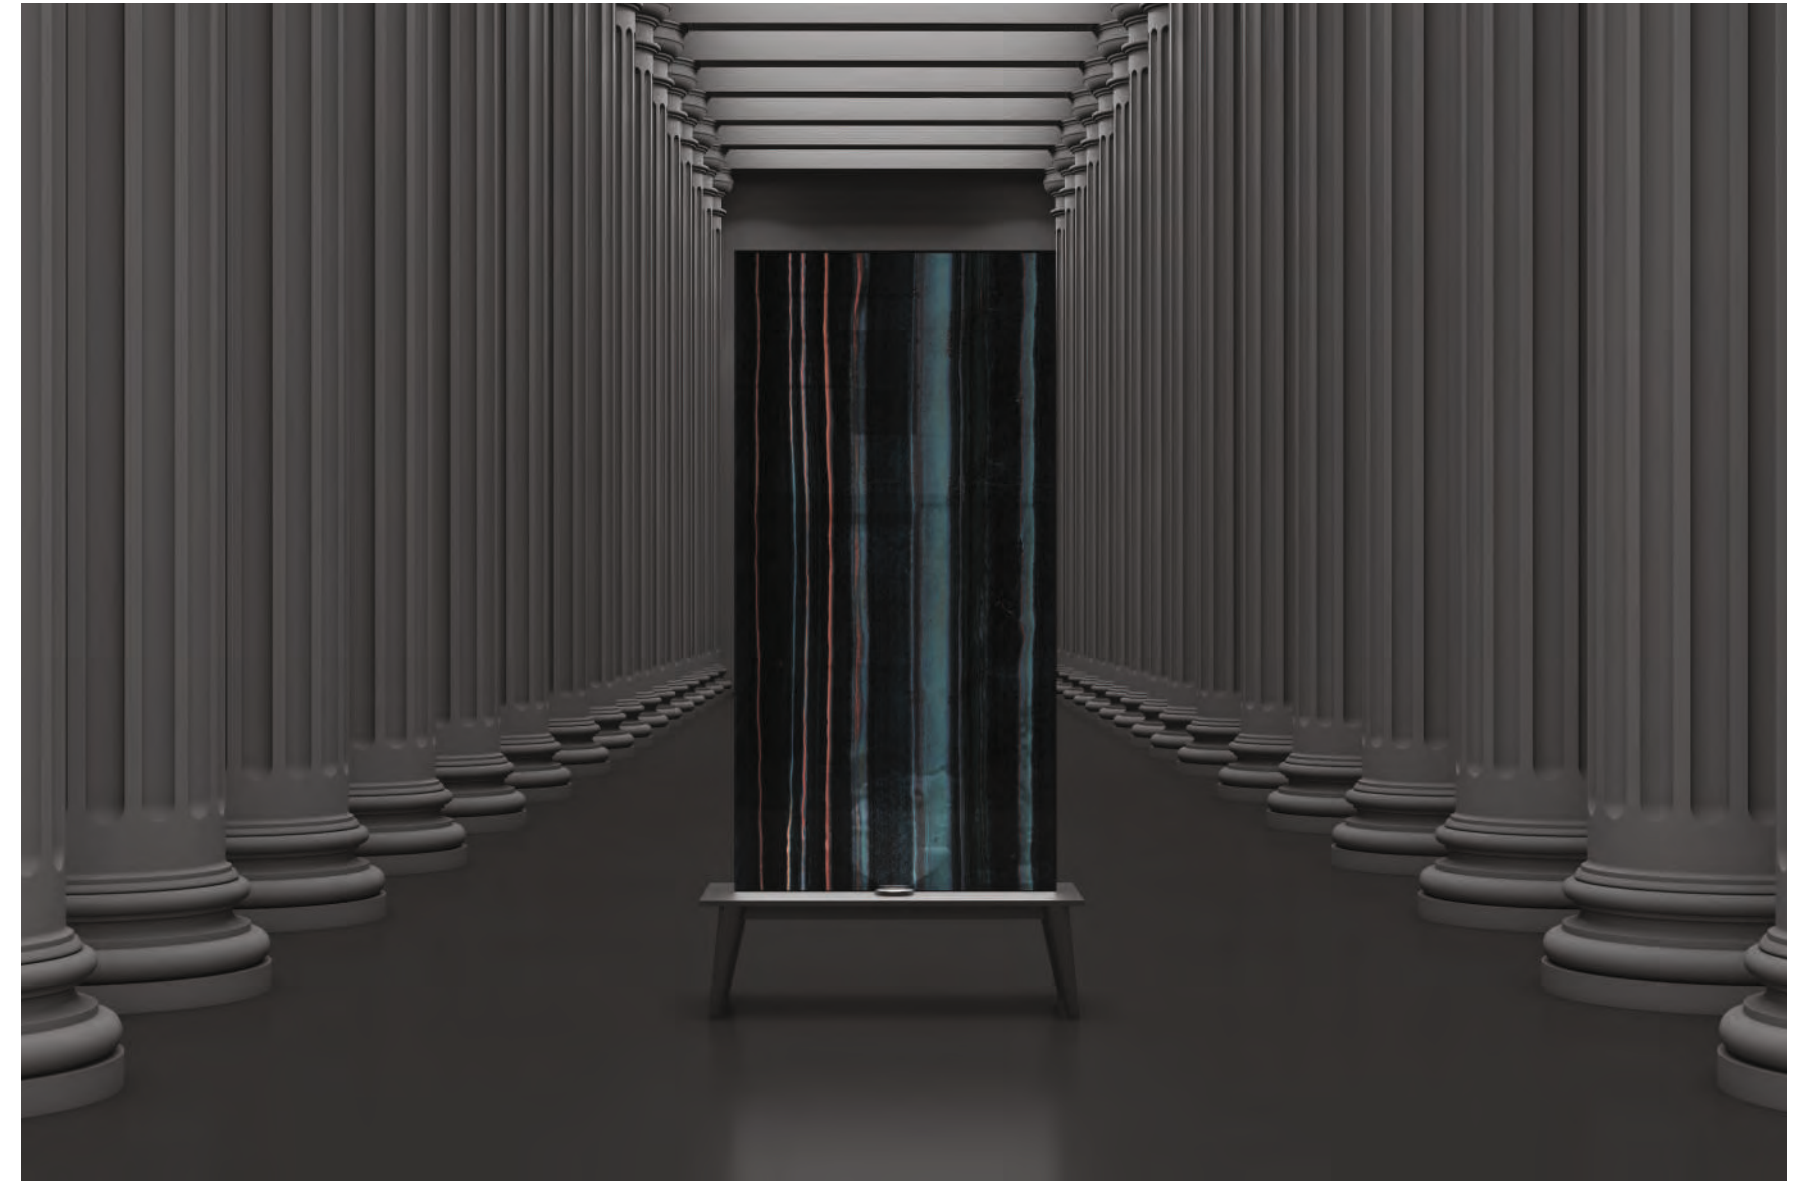

BIERZO GREEN

60x120cm, Super Polished Surface ,04 Random

Experimenting
with statement
prints.

Tonalita Collection

60x120cm, Super Polished Surface ,04 Random

Add a pop of pattern with our gorgeous tiles.

BLACK TEAL BAMBOO