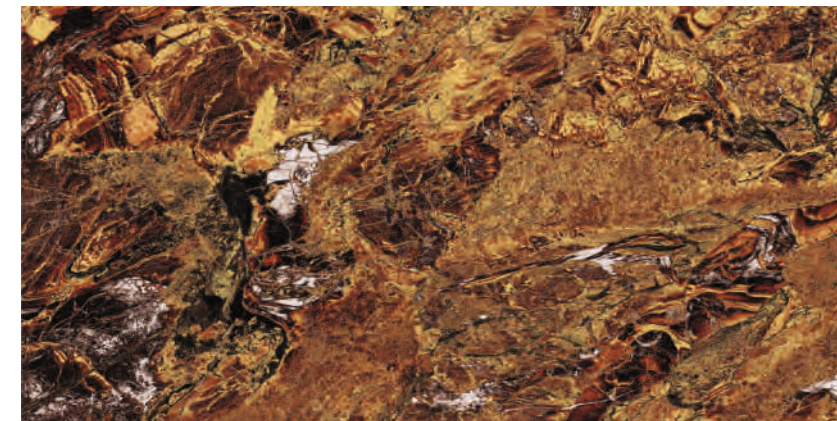

FANTASTICO BLACK

FANTASTICO RED

FANTASTICO VERDE

JARRET RED

60x120cm, Super Polished Surface ,04 Random

Gives naturalness
and distinction
to any corner.

Bonza Vitrified

Restaurant