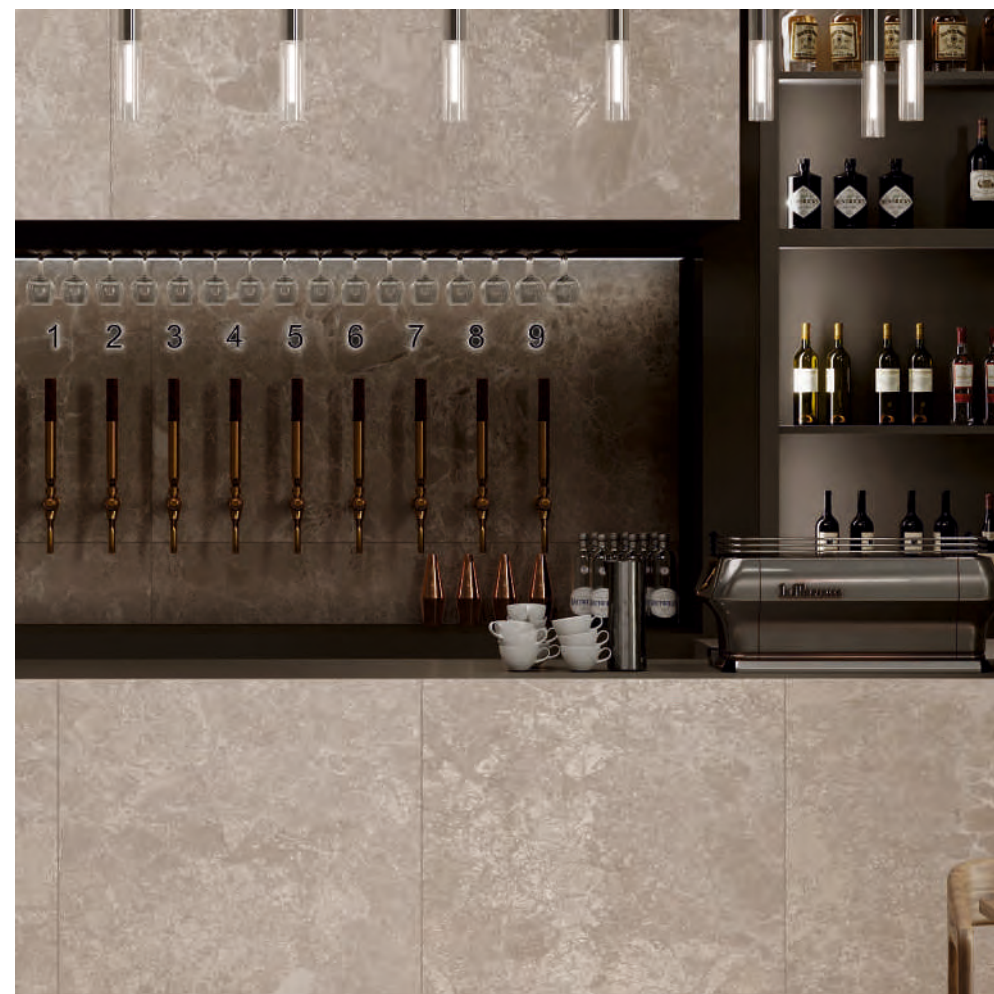

STEEL SERIES

Beauty, minimalism and balance.