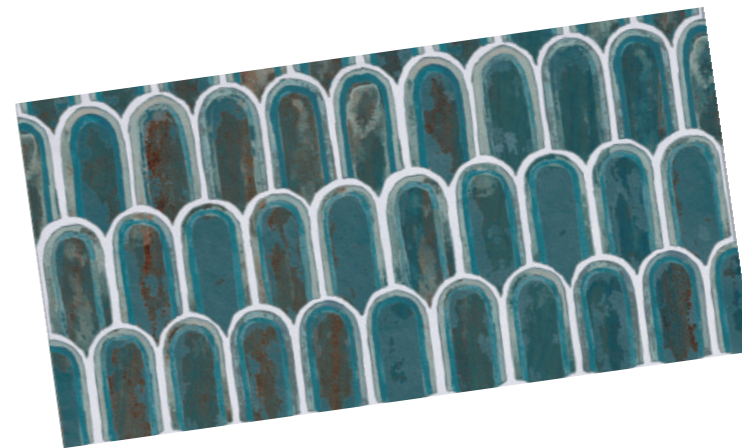

● ● ● ● ●
color selection

WAXSTONE GREEN

Size : 600x1200mm
Surface : Matt

chrōmica 2.0

02 DECORE

*Amalgamation of
magnificence and supremacy.*

DECOR SPECTRA *TEAL*

DECOR SPECTRA *RAINBOW*