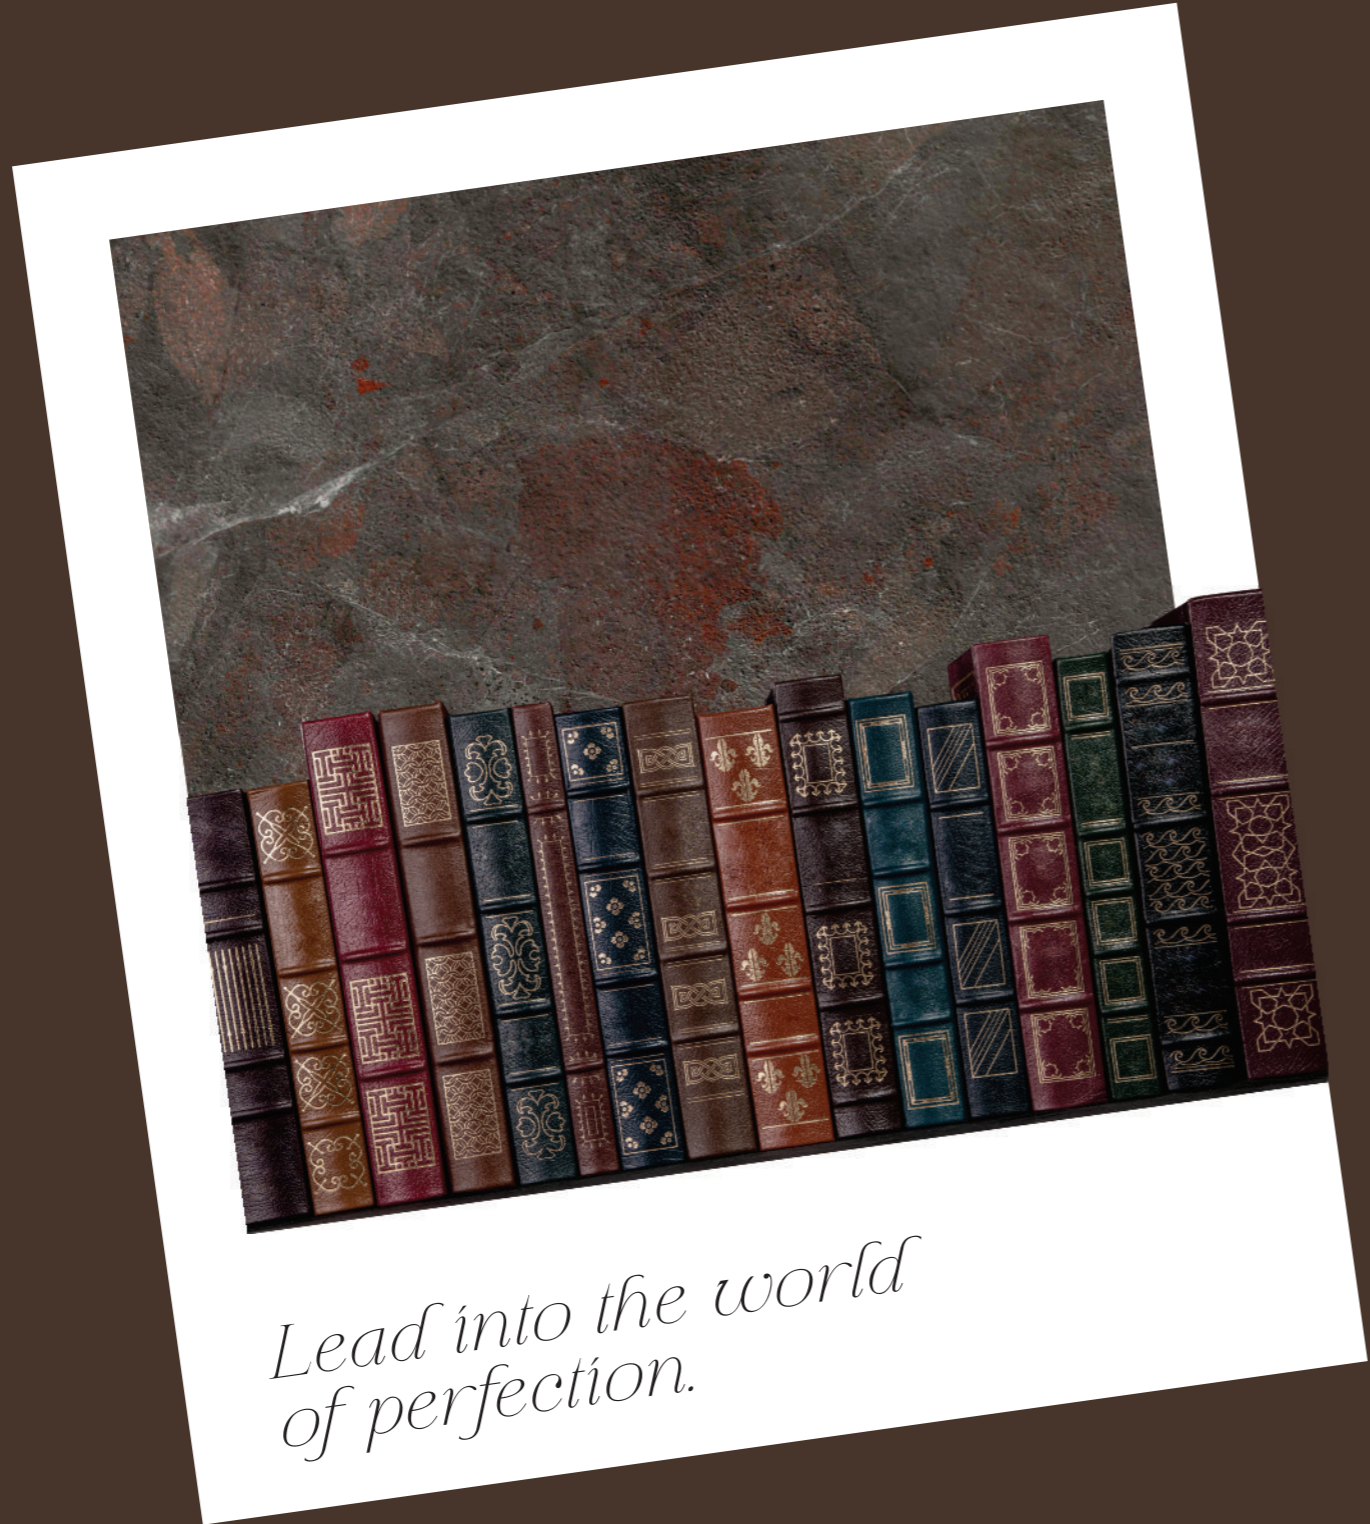

*Lead into the world
of perfection.*

chrōmica 2.0
collection

WAXSTONE
NATURAL

600x
1200mm

MATT
SURFACE

RANDOM
DESIGN

9mm
THICKNESS

WAXSTONE NATURAL