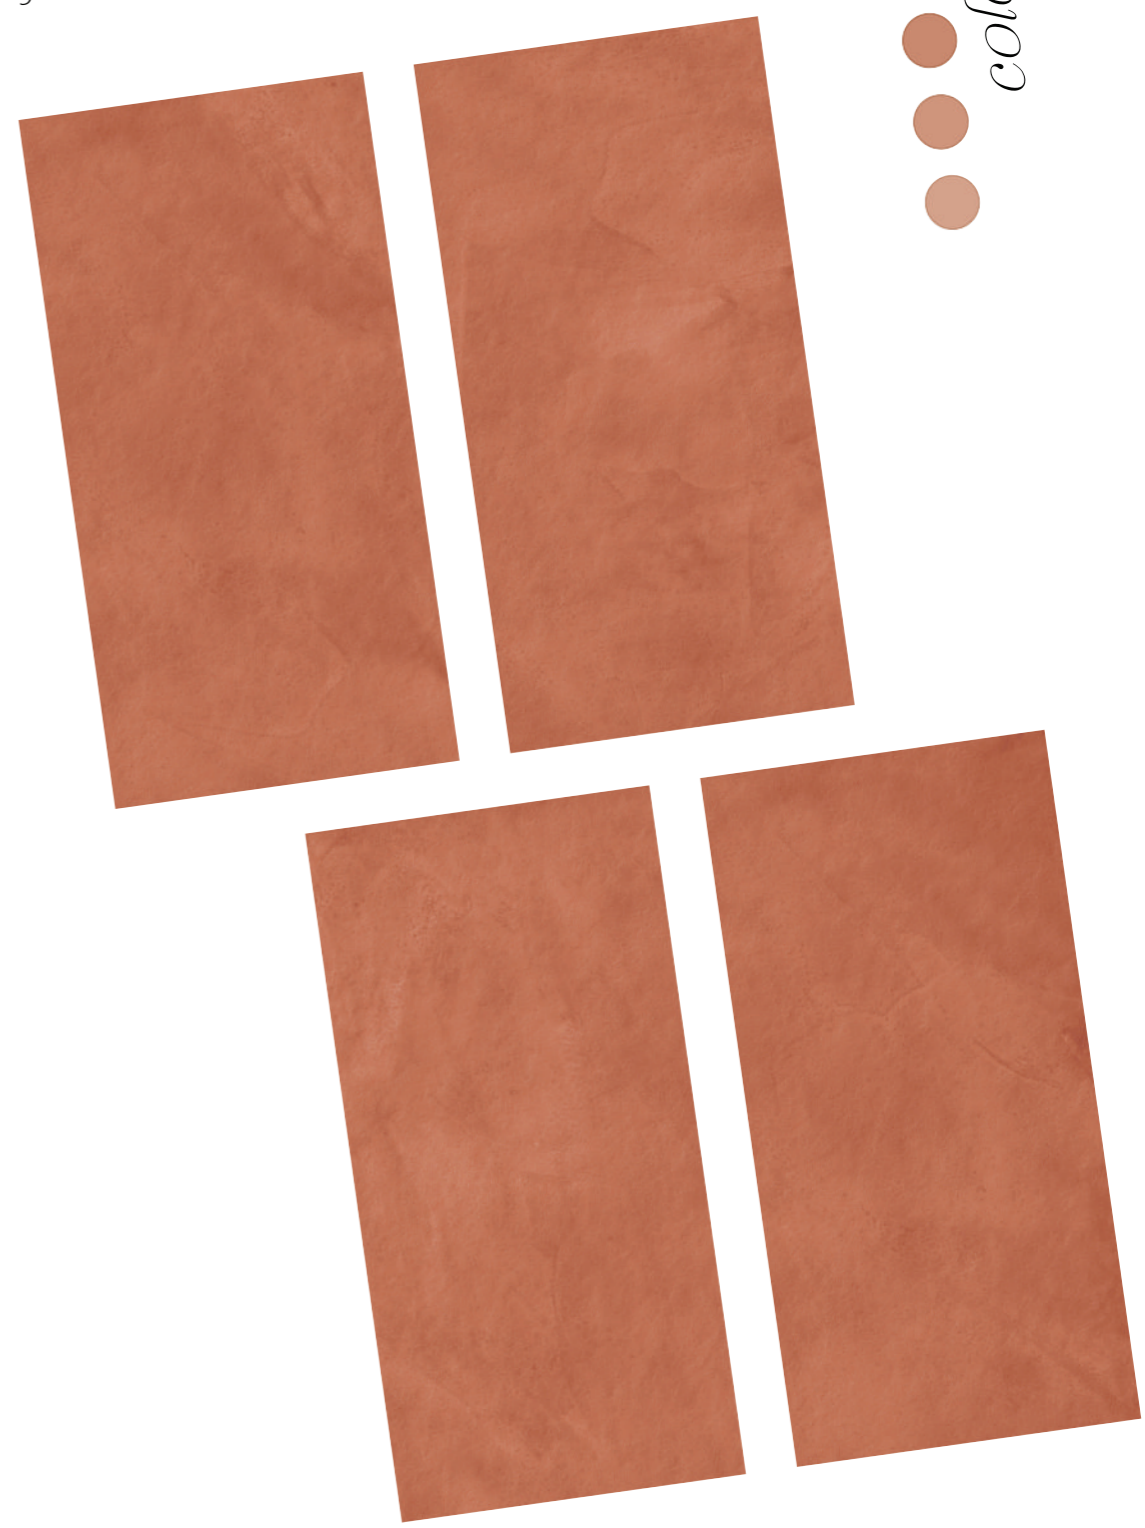

*Amalgamation of
magnificence and supremacy.*

● ● ● ● ●
color selection