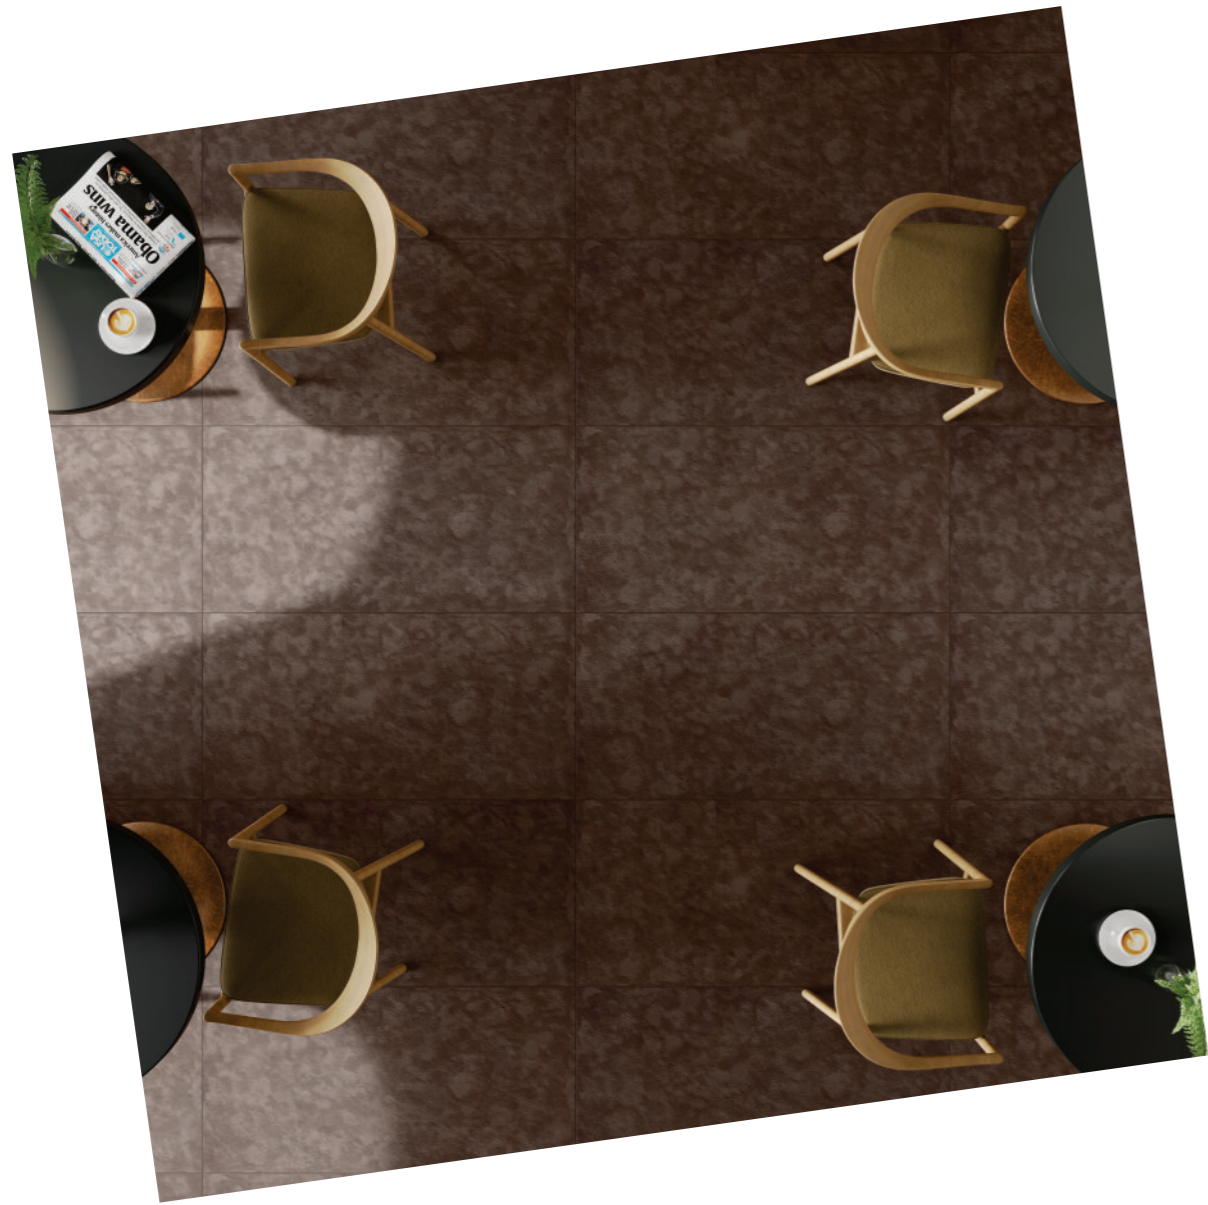

SPECTRA MOCHA

Size : 600x1200mm
Surface : Matt

chrōmica 2.0

*Amalgamation of
magnificence and supremacy.*

● ● ● ● ●
color selection