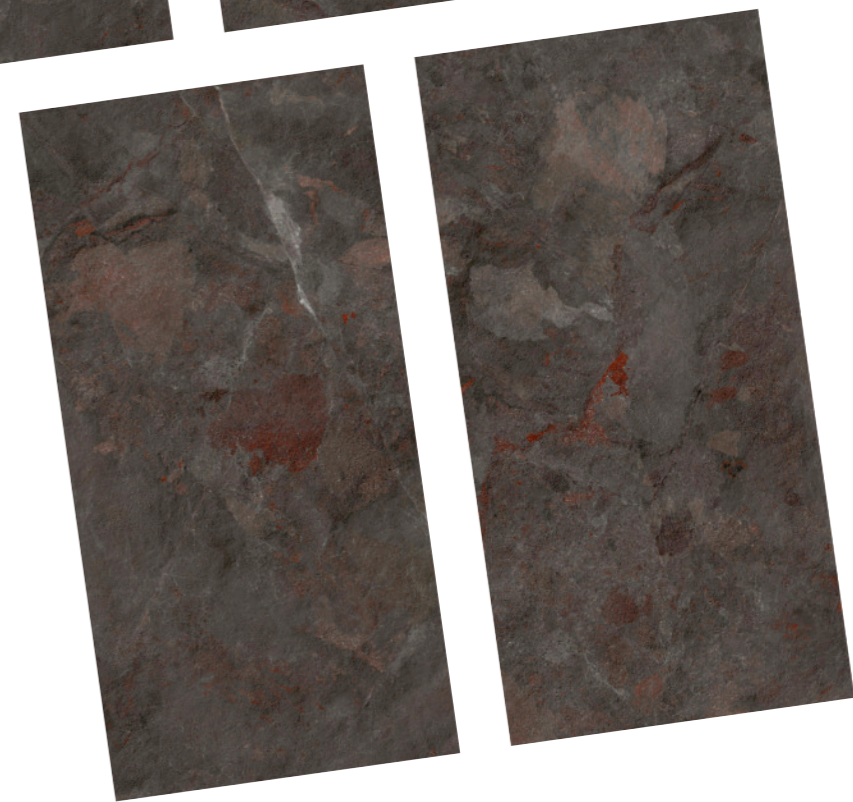

● ● ● ● ●
color selection

WAXSTONE NATURAL

Size : 600x1200mm
Surface : Matt

chrōmica 2.0