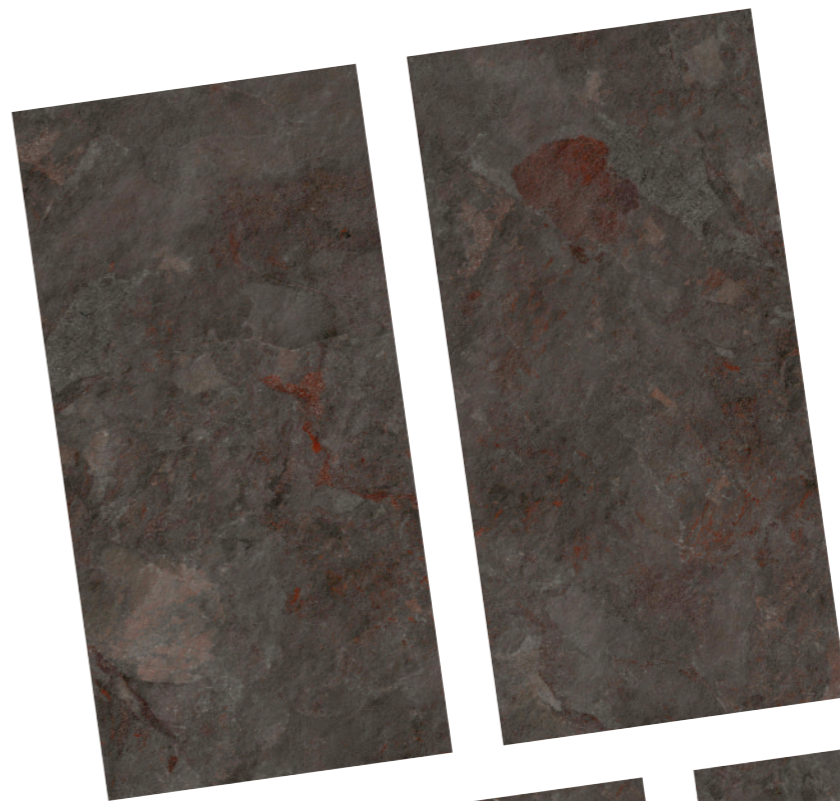

● ● ● ● ●
color selection

WAXSTONE NATURAL

Size : 600x1200mm
Surface : Matt

chrōmica 2.0