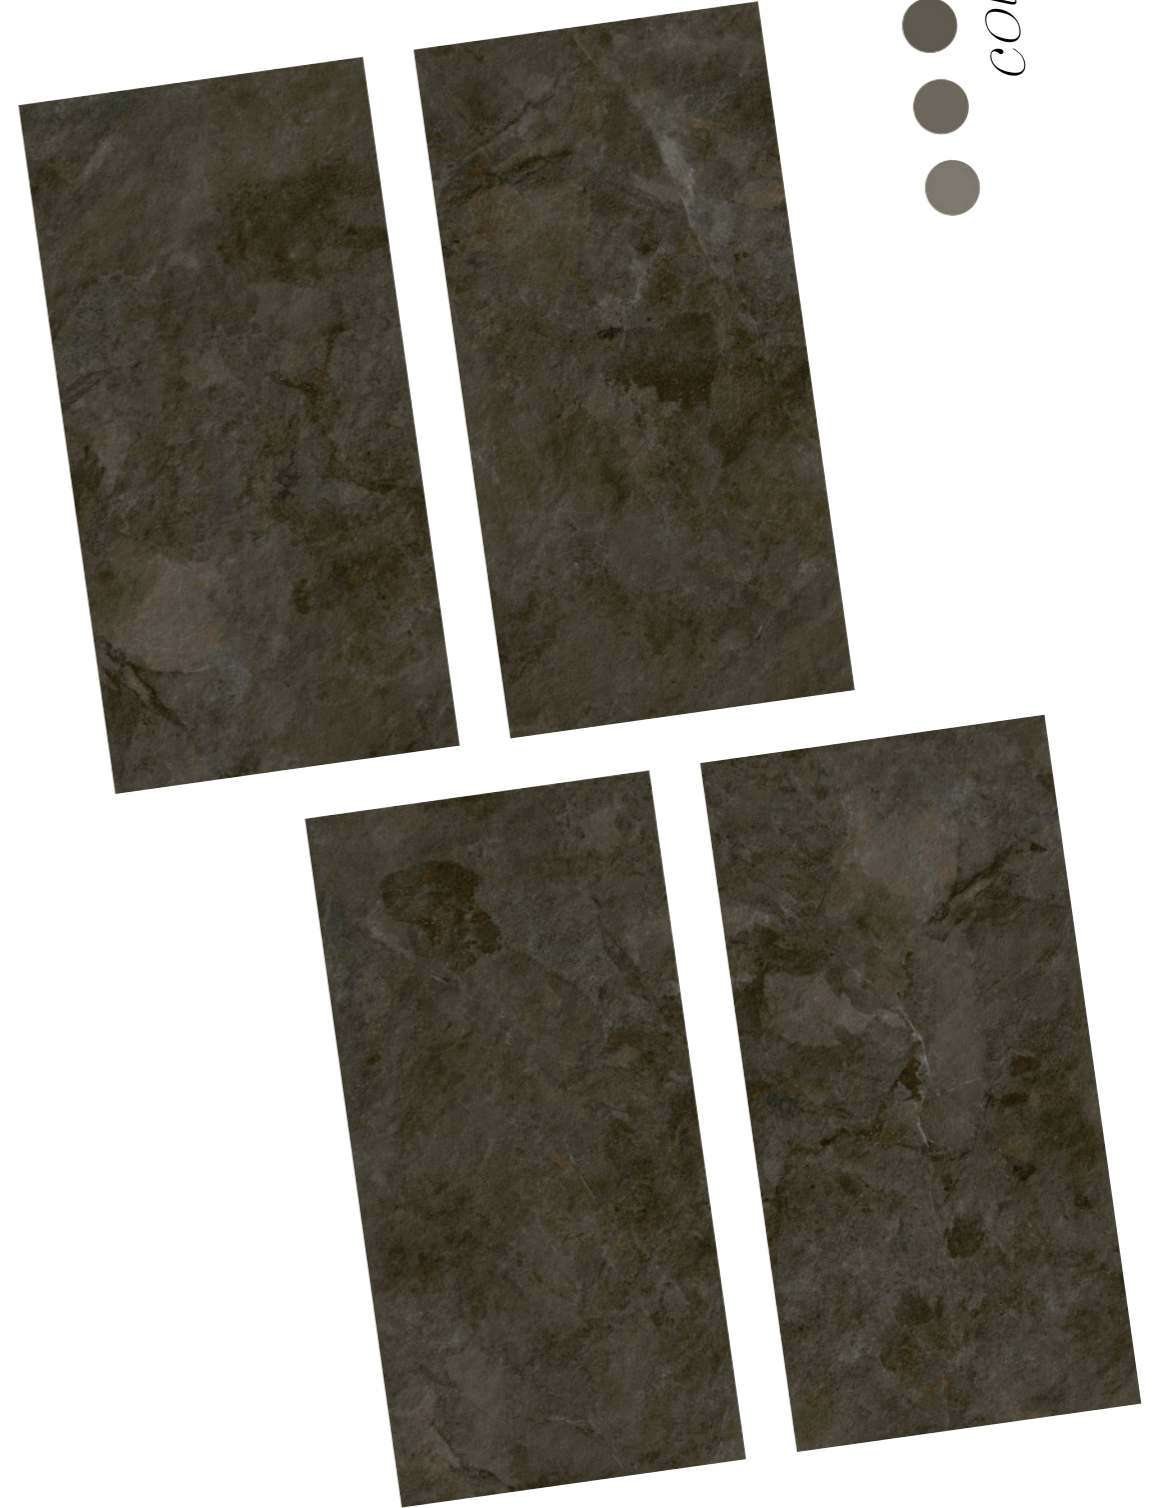

● ● ● ● ●
color selection

WAXSTONE GREEN

Size : 600x1200mm
Surface : Matt

chrōmica 2.0

02 DECORE

*Amalgamation of
magnificence and supremacy.*

DECOR SPECTRA *TEAL*

DECOR SPECTRA *RAINBOW*