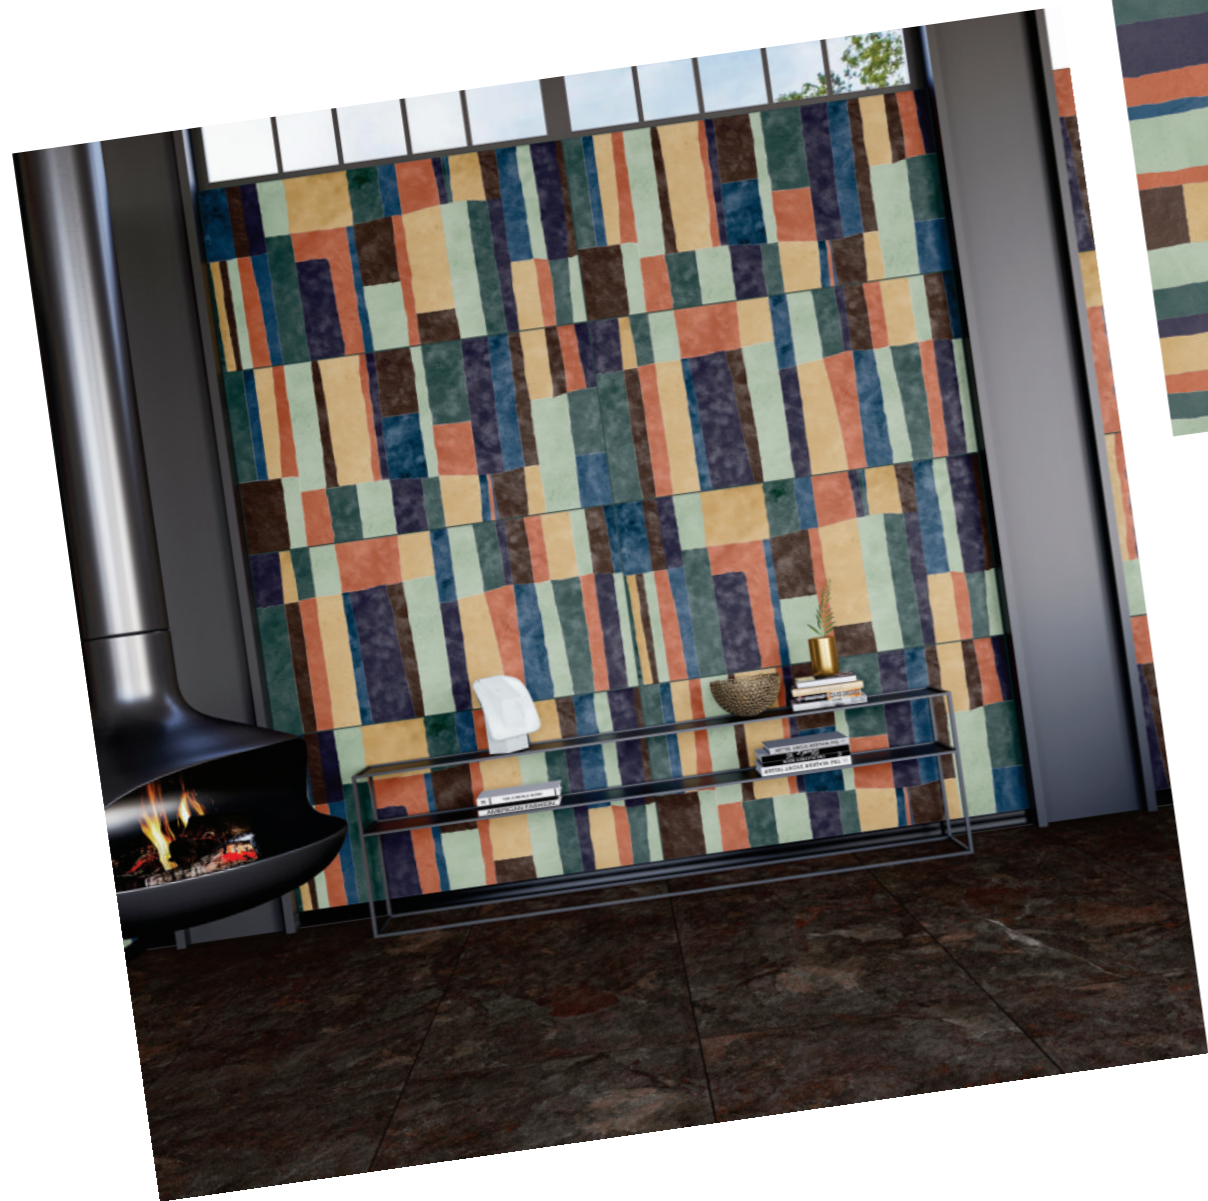

DECOR SPECTRA RAINBOW

*Amalgamation of
magnificence and supremacy.*

● ● ● ● ●
color selection

WAXSTONE NATURAL

Size : 600x1200mm
Surface : Matt

chrōmica 2.0

*Lead into the world
of perfection.*

chrōmica 2.0
collection