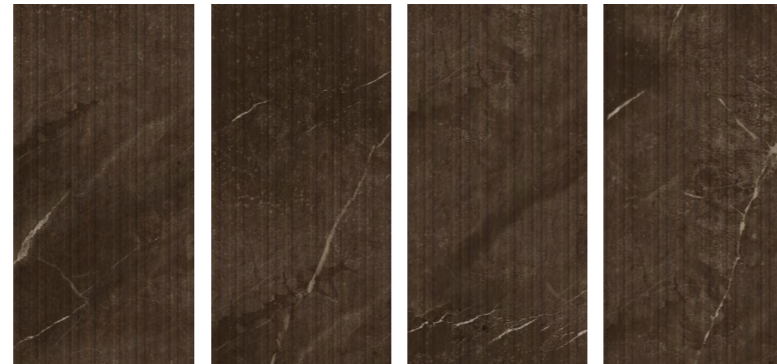

~ Decor
Ferro Crema

[600x1200mm]
[Carving + Punch Surface]

{ Decor Ferro Crema }

{ Ferro Crema }

~ Decor
Ferro Root

[600x1200mm]
[Carving + Punch Surface]

India's No. 1!
Design House

{ Decor Ferro Root }