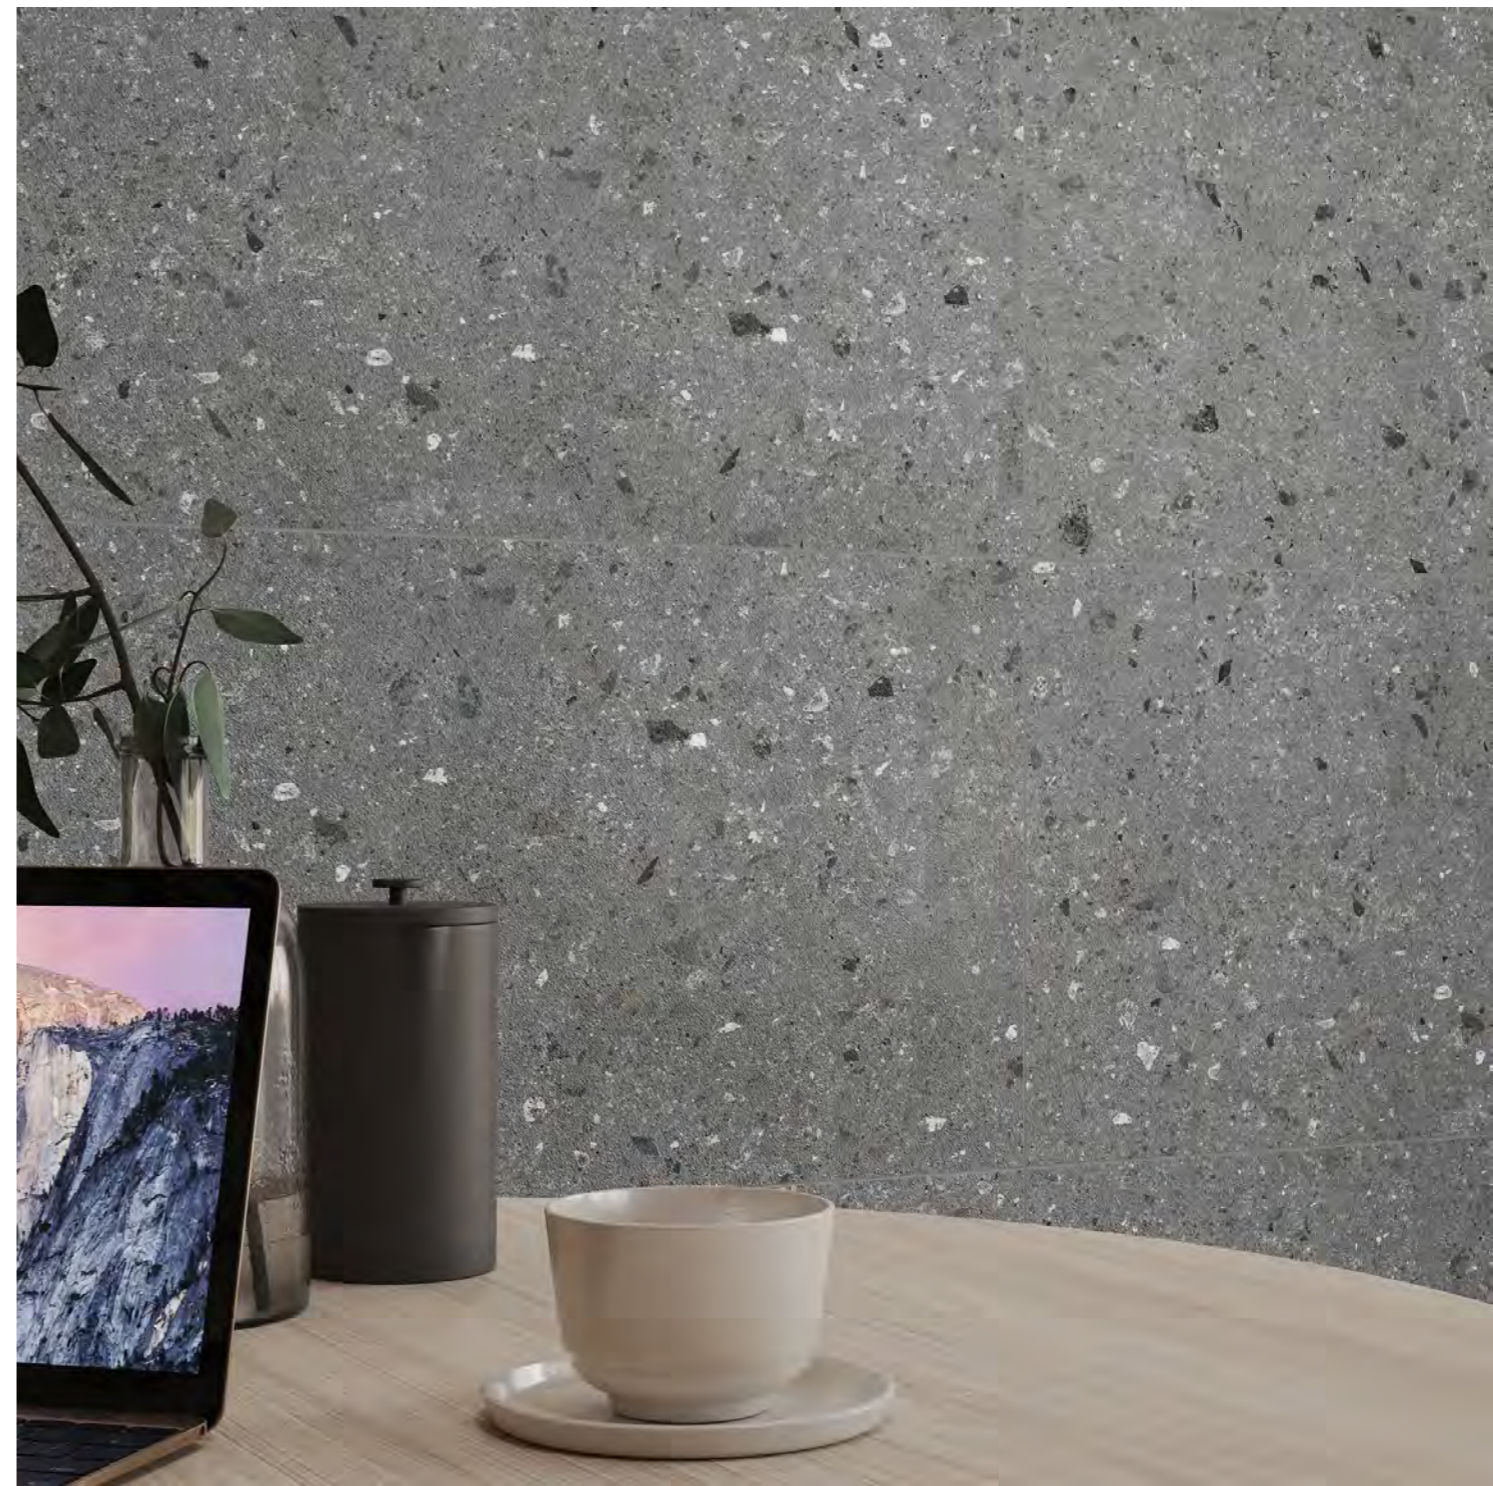

India's No. 1
Design House

{ Moment Grey }

~ Moment
Nero

[600x1200mm]
[Carving + Punch Surface]

India's No. 1!
Design House

{ Moment Nero }

Rustic Stone
Punch

Creative decorative combinations
that enable infinite contemporary
color and surface combinations.