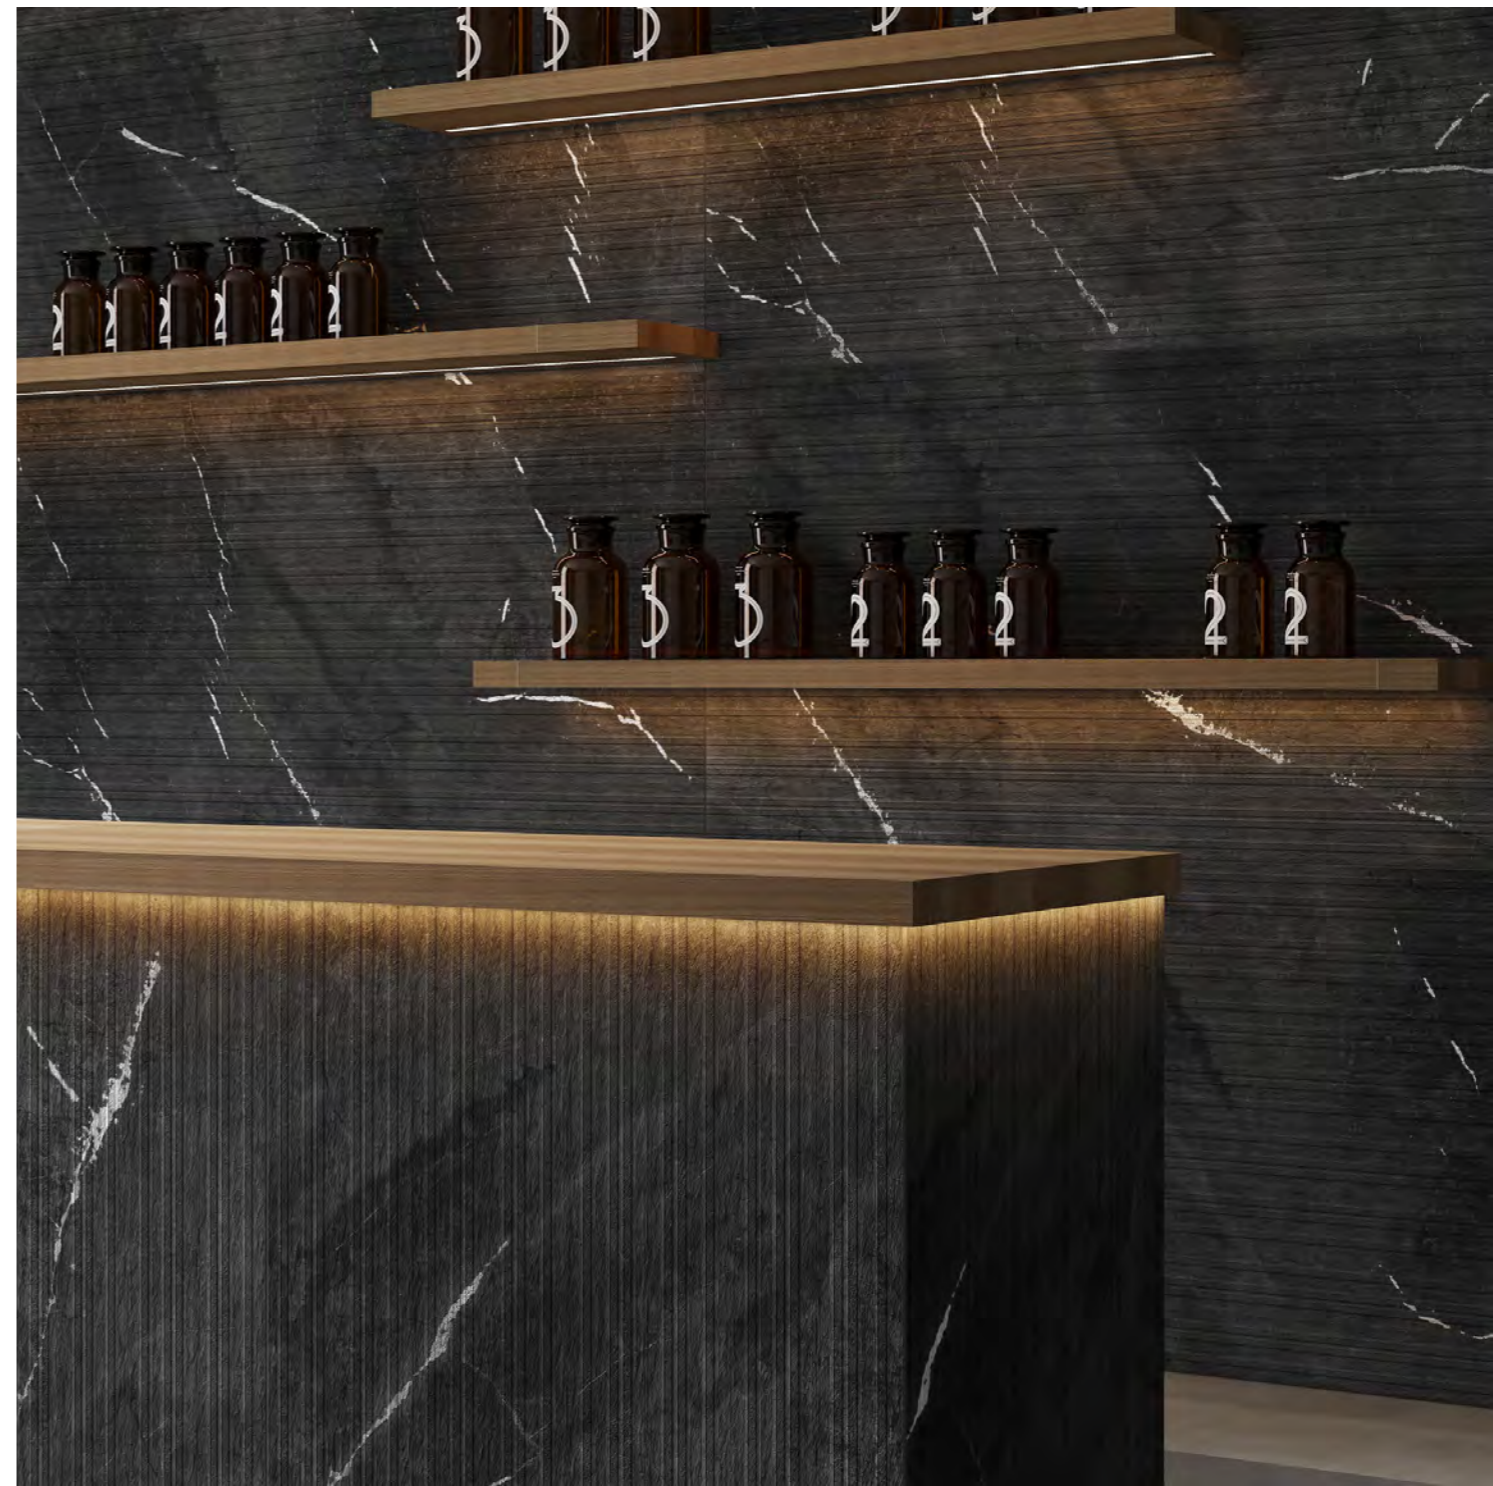

{ Ferro Nero }