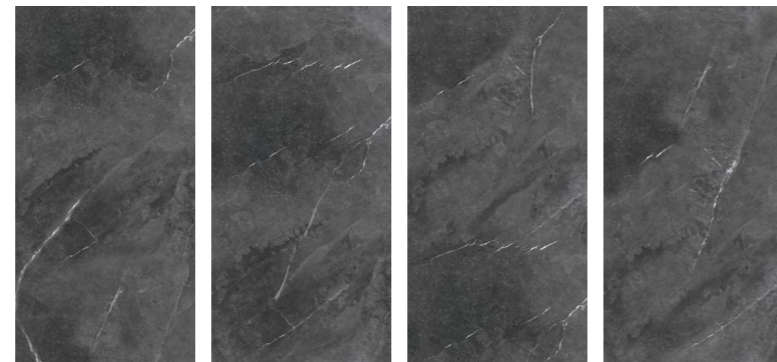

{ Ferro Nero }