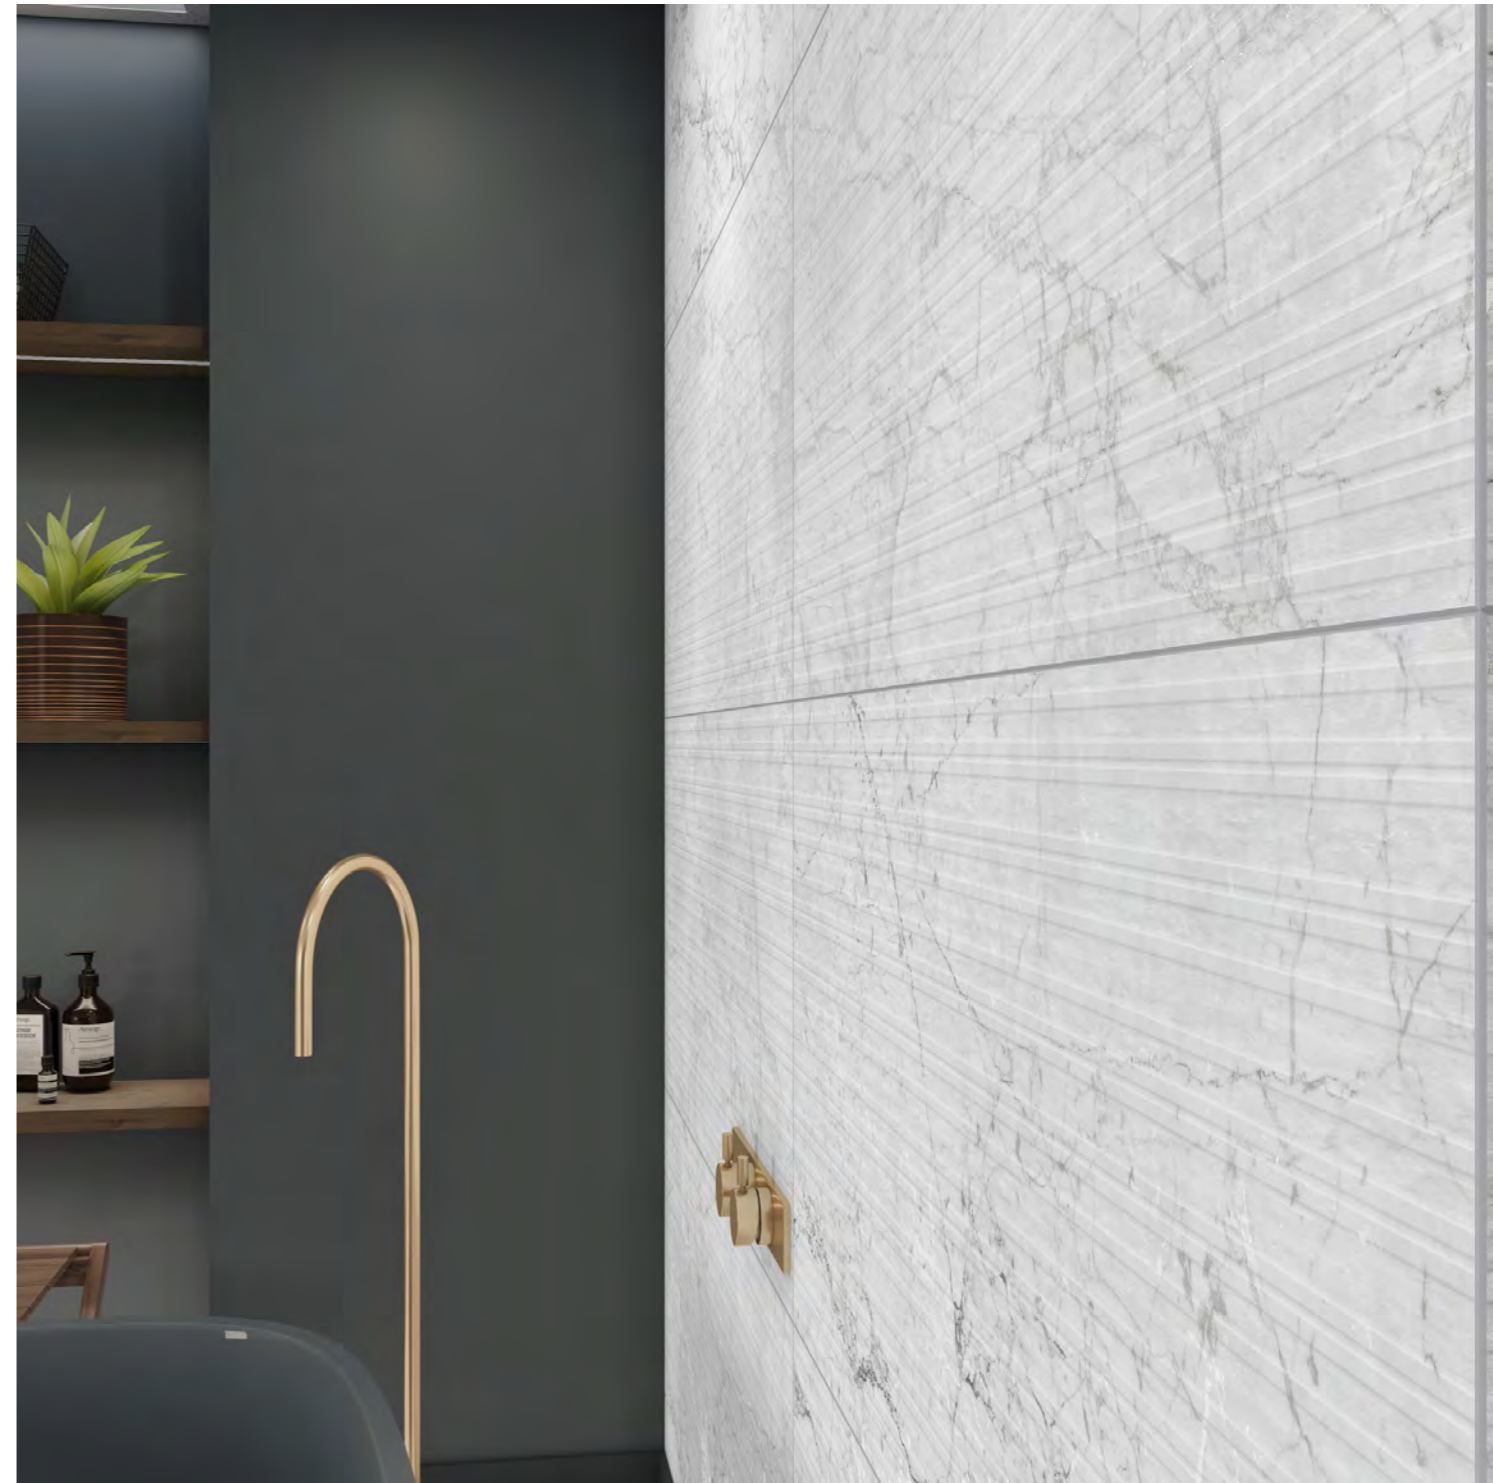

{ Rock Apuano Extra }