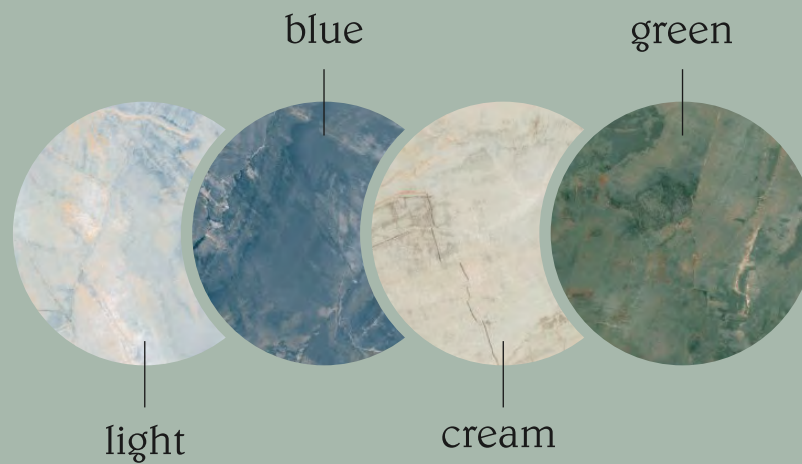

valencia

series