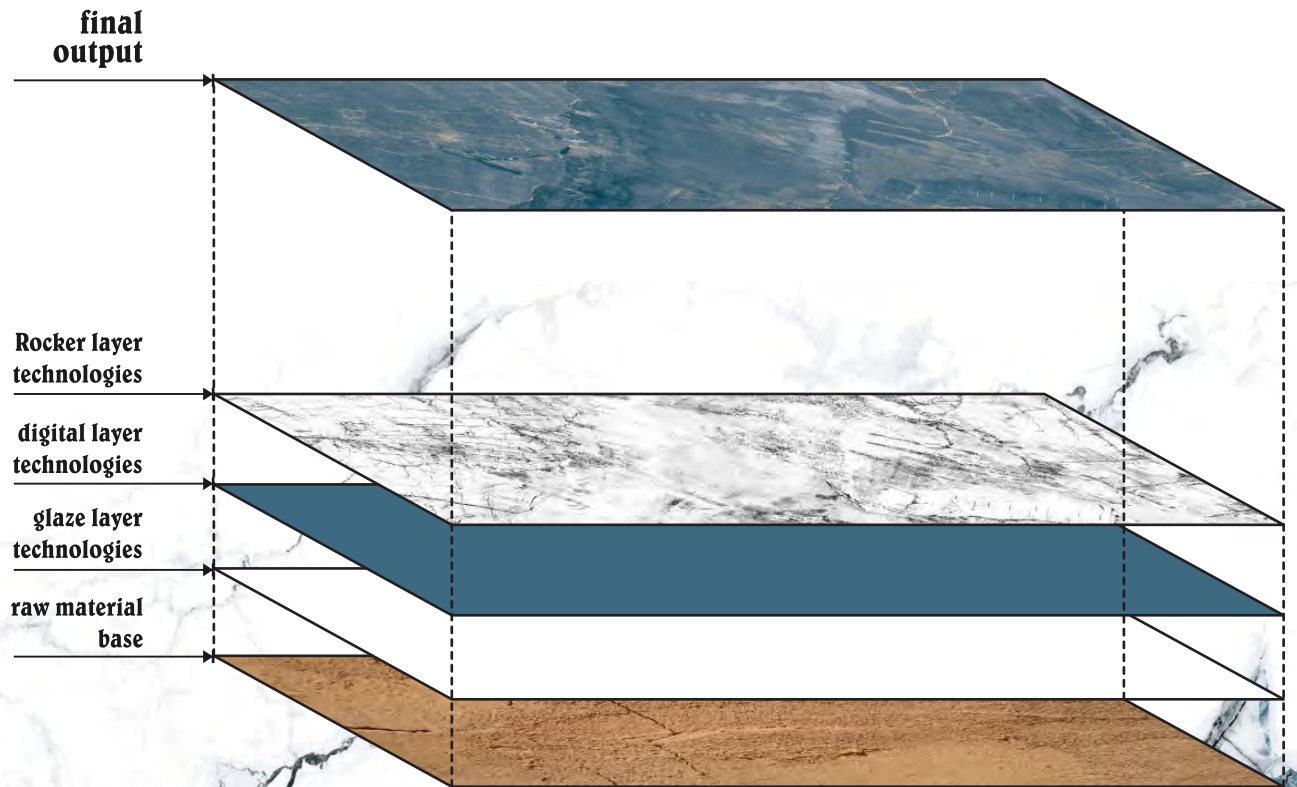

# multi texture surface

---

Carving is the latest frontier in colour research by the Bonza Tiles, which have developed a series of glazes with a range of very low reflections equivalent to those of light on natural and mineral surfaces. The Carving finish makes it possible to obtain surfaces, one of the most enduring trends in interior design, which perfectly meet the most demanding performance specifications.