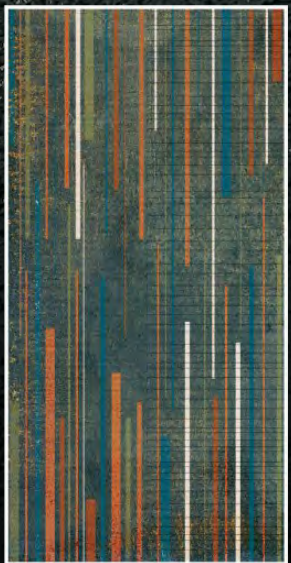

DECOR
DLUCET TEAL

**dlucet
teal**

600x1200mm

Carving Surface

Random - 04