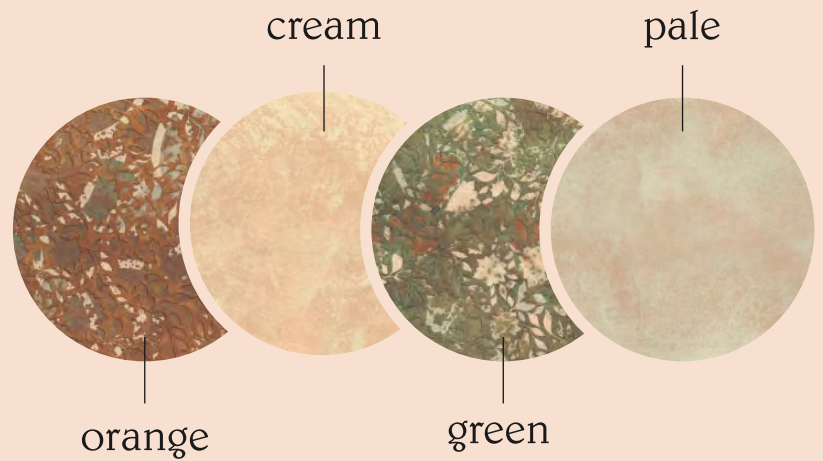

nior

---

series