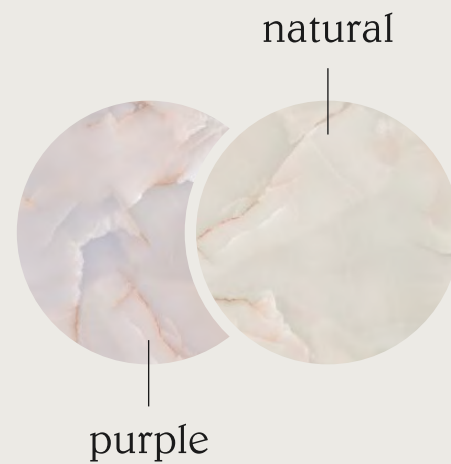

# azuro onyx

**Decor Azuro Onyx Purple**

A decorative wall with a repeating leaf pattern in shades of purple, onyx, and azuro. The pattern is carved into the surface. In the top right corner, there is a woven basket and a stack of books. The books have titles like 'ITALIAN VILLAS AND THEIR GARDENS', 'REVEALING the Revolution', and 'Dreaming of Sweden'.