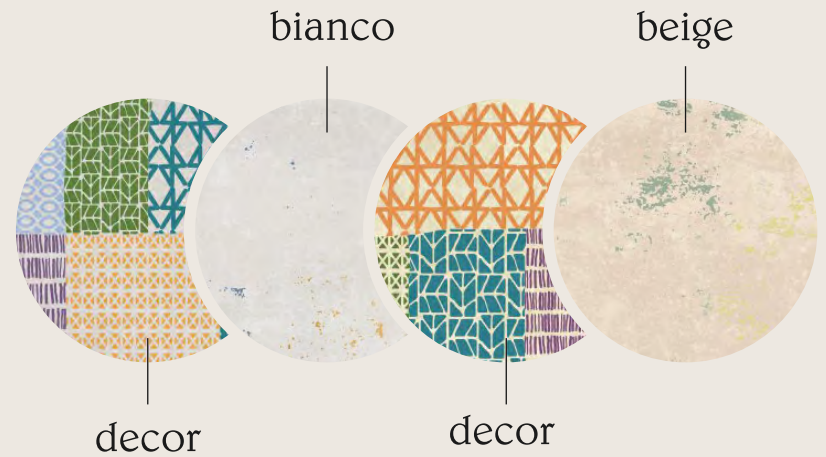

versace

series