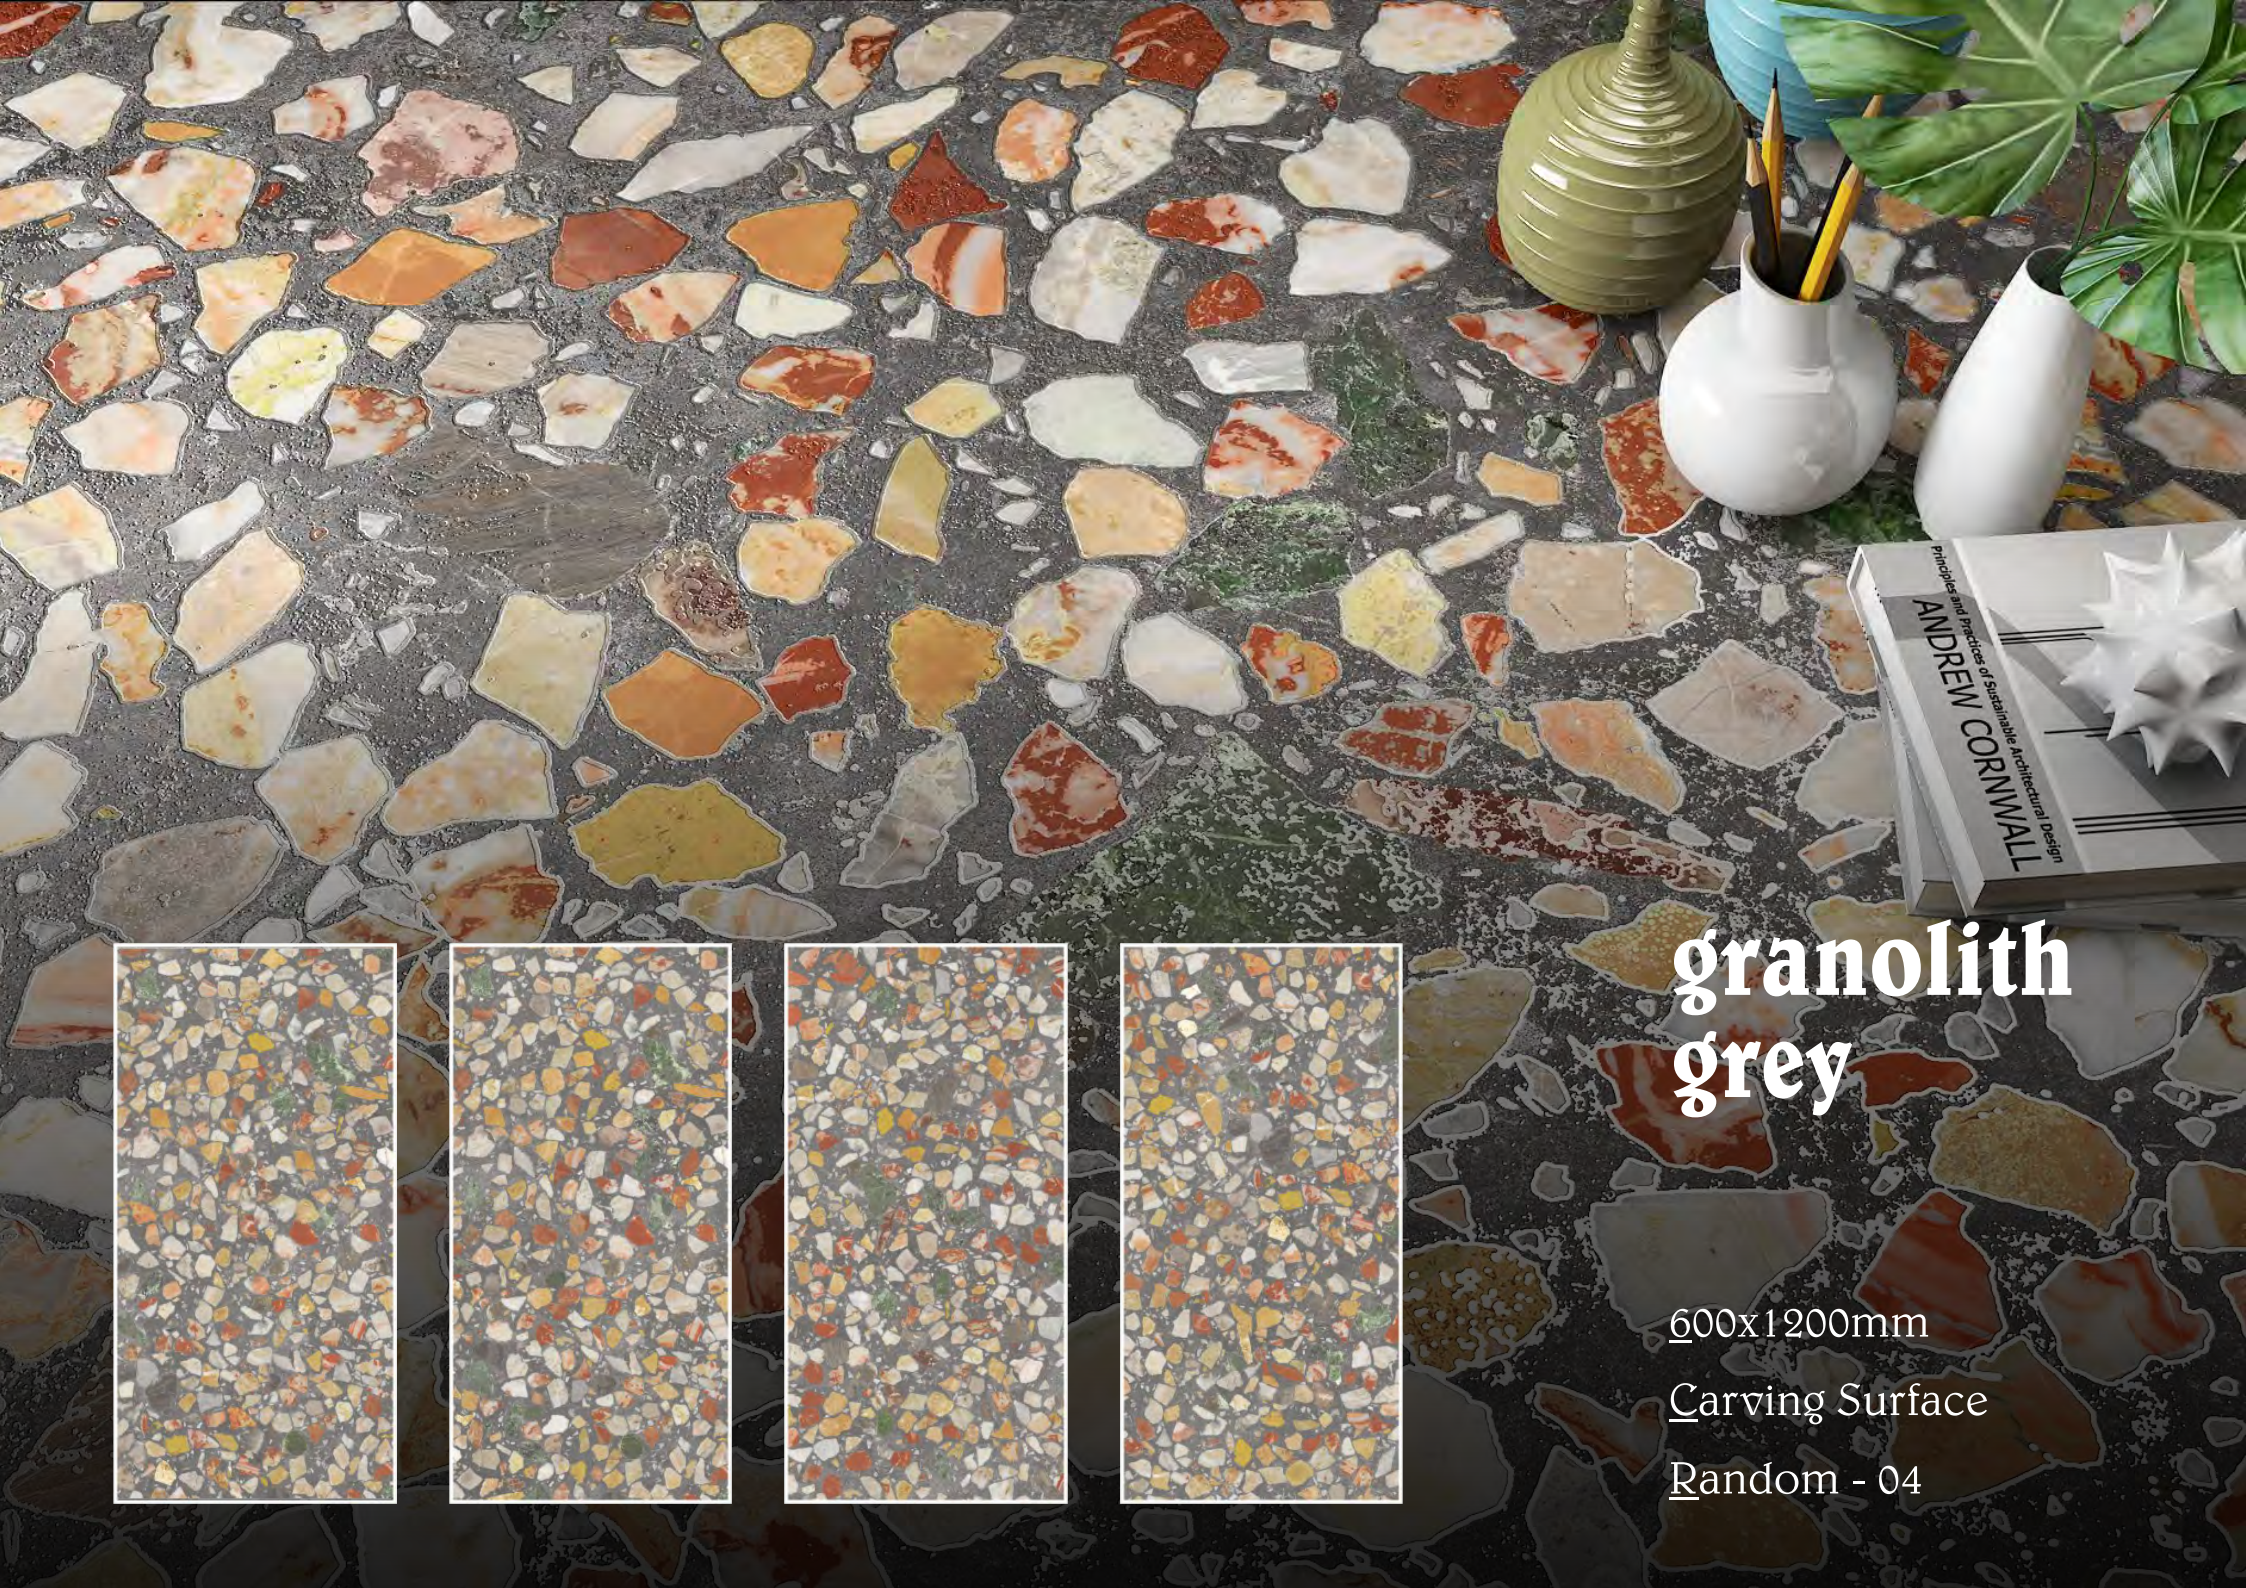

# granolith white

Co-exist  
between  
beauty  
and quality.

600x1200mm

Carving Surface

Random - 04