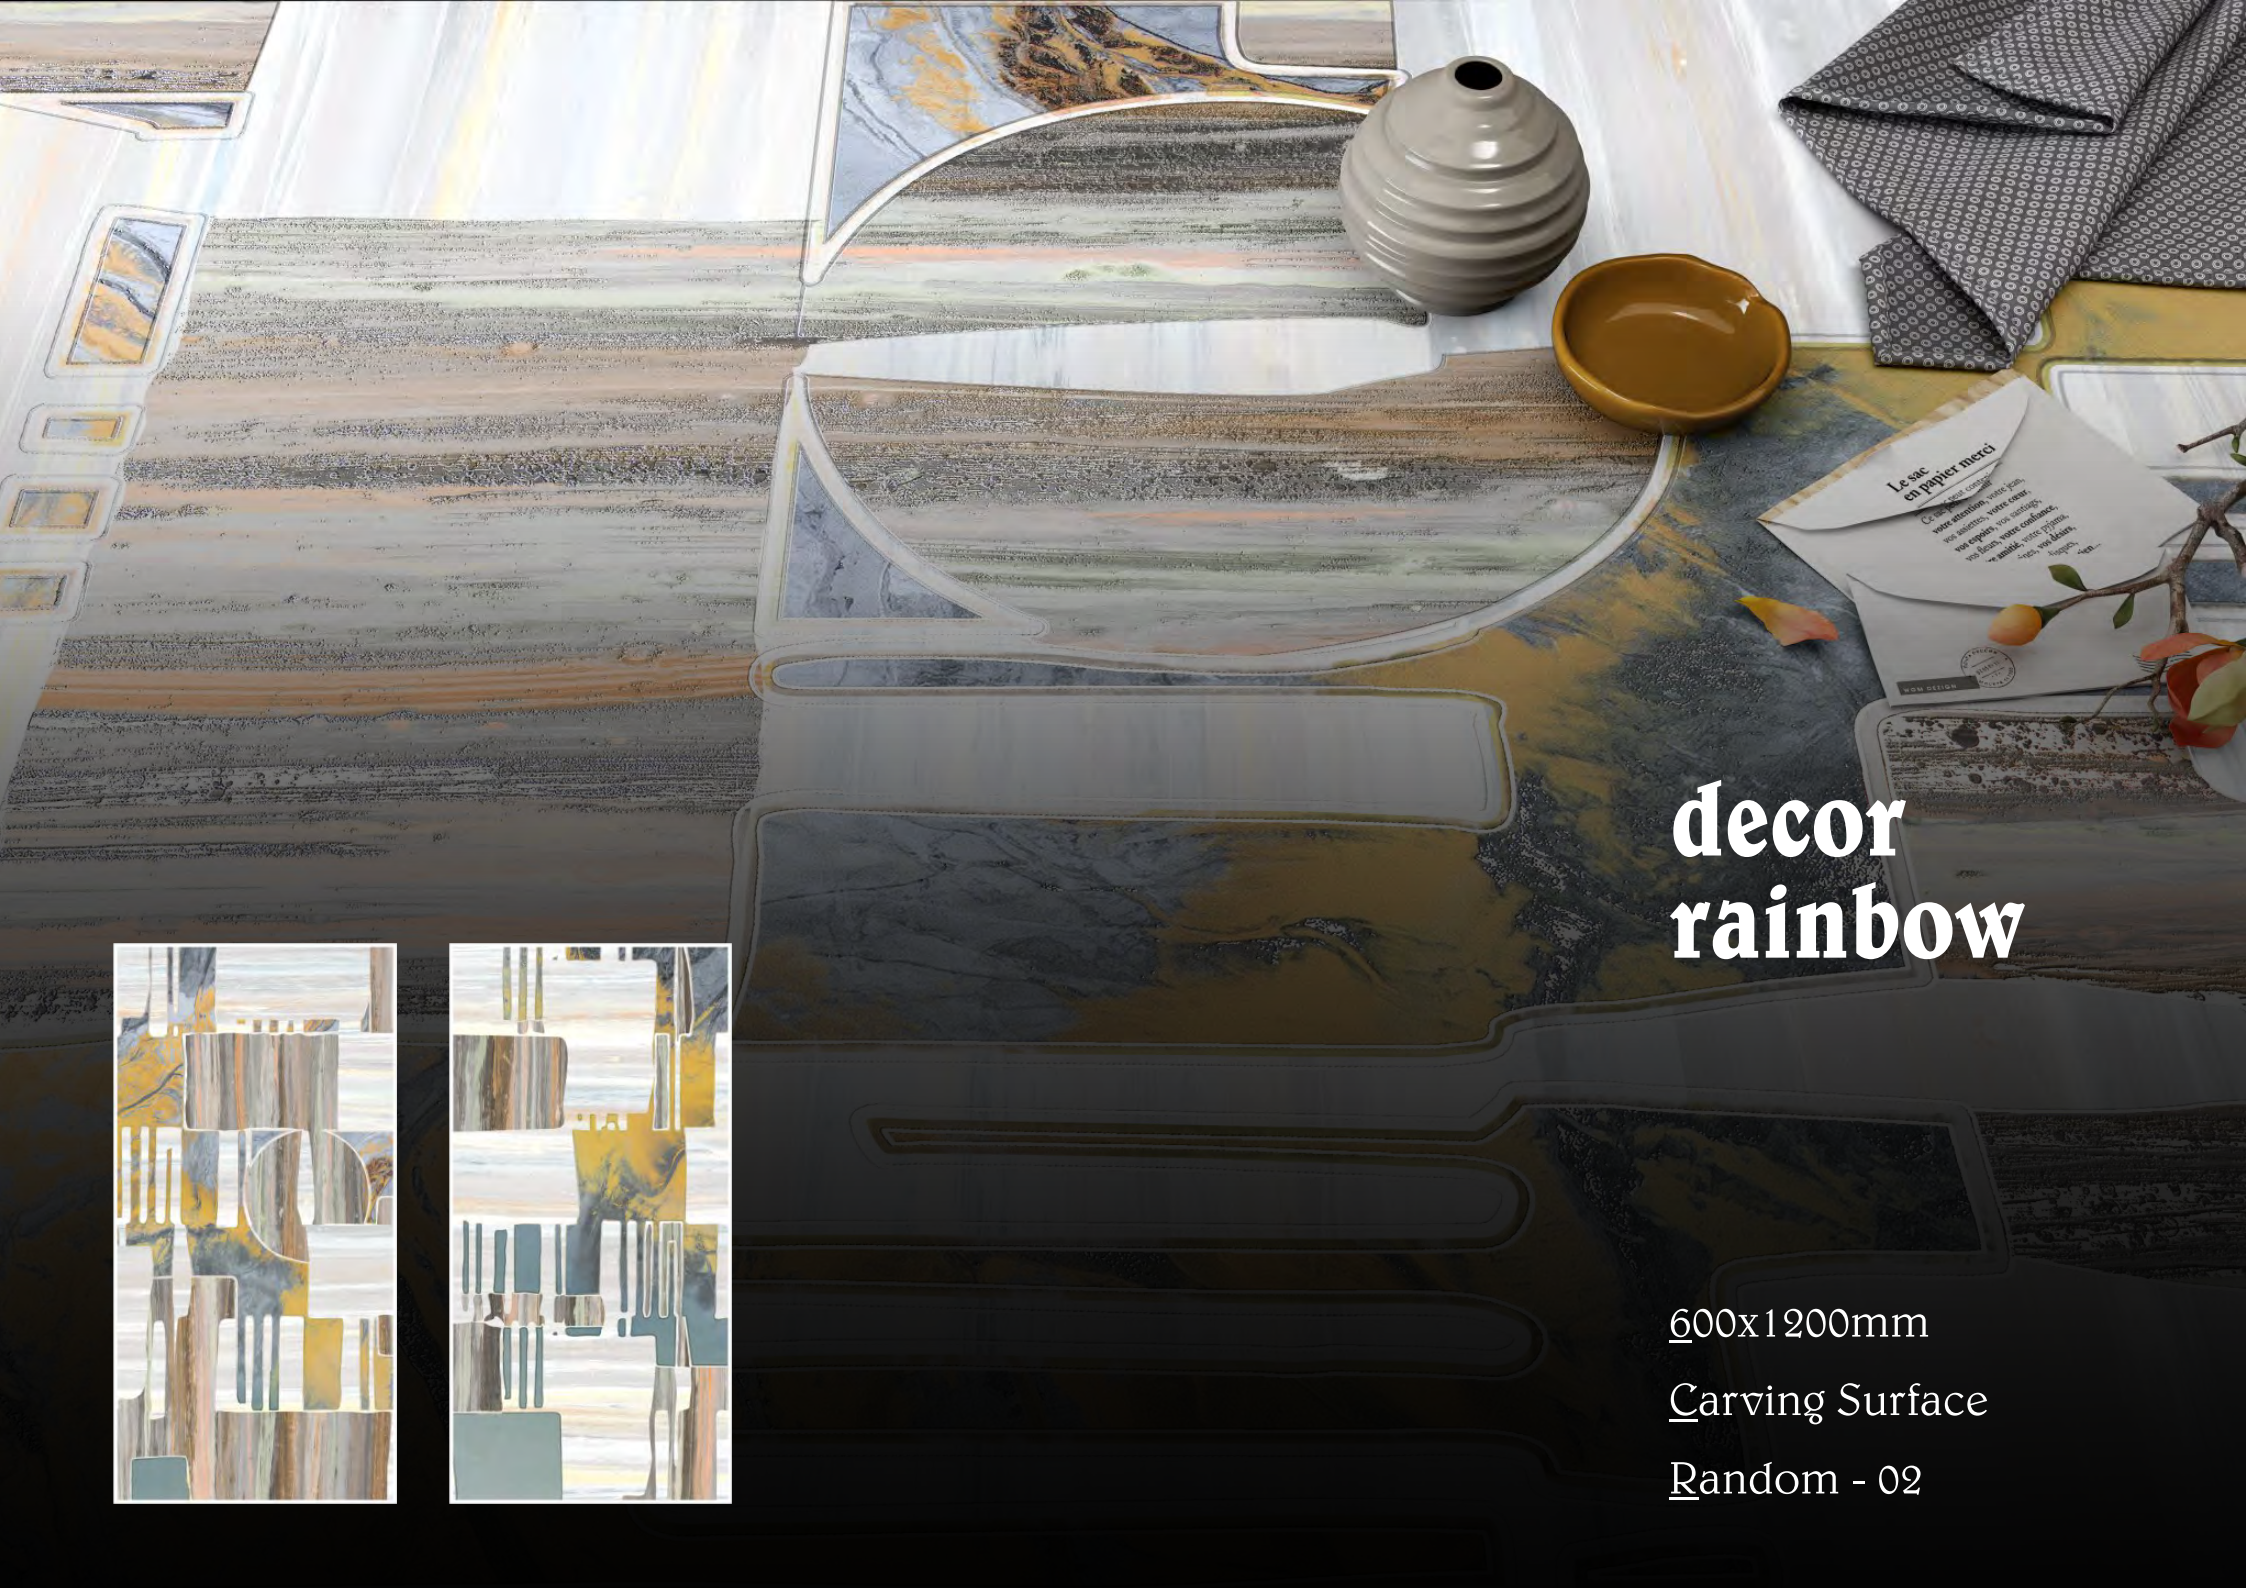

decor rainbow

600x1200mm

Carving Surface

Random - 02