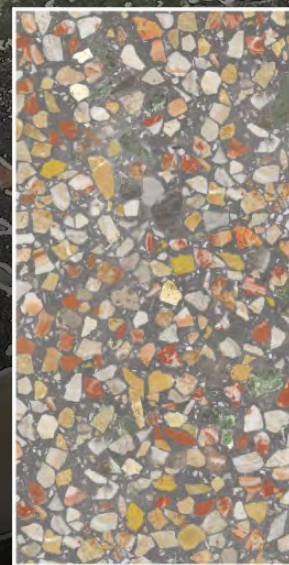

granolith grey

600x1200mm

Carving Surface

Random - 04