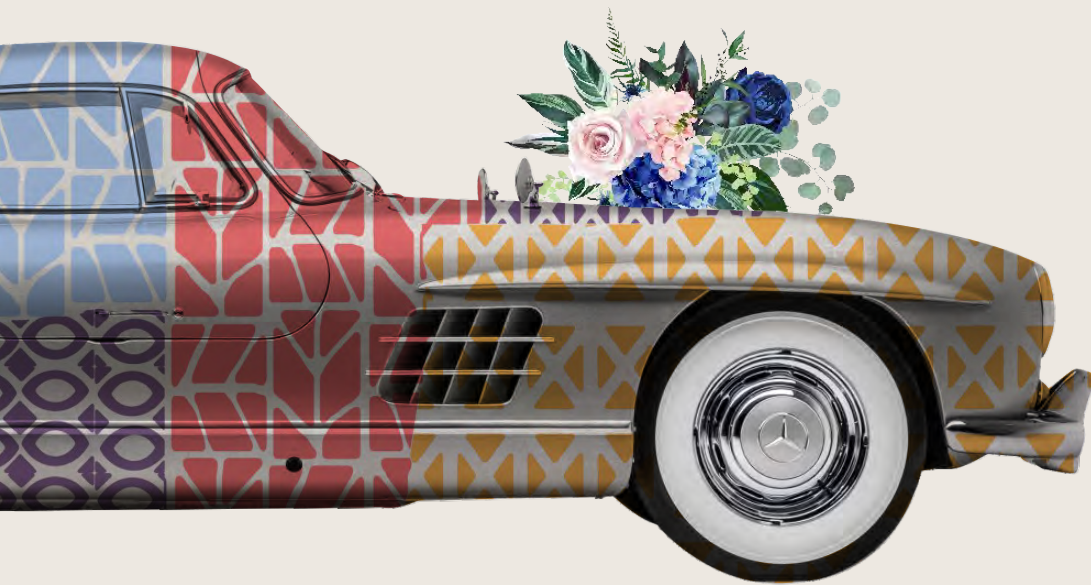

# versace

series

**Decor Versace Bianco**

**decor  
versace  
bianco**

600x1200mm

Carving Surface

Random - 03